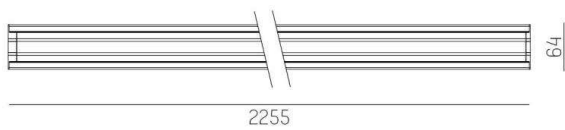

TRAIL

610-1253011514060

TRAIL LIGHT INSERT MB MOUNTING RAIL LIGHT INSERT made of aluminium, black, similar to RAL 9005, linear optics beam 60°, light output direct, UGR <19, with converter, max. 250mA, dimmability: not dimmable, through wiring 7-polig, IP40

DRAWING

TECHNICAL DETAILS

System perform. [W]	49
Bulb type	LED
Luminous flux [lm]	8120
Current sec. [mA]	250
Colour temp. [K]	4000K
CRI	>80
UGR	<19
Optics	high quality linear optics
Designer	INHOUSE
Converter	with converter
Dimming	not dimmable
Light output	direct
Beam angle [°]	60°
Voltage [V]	220-240V 50/60Hz
Through wiring	7-polig
Material	aluminium
Length [mm]	2255
Width [mm]	64
Height [mm]	16
IP protection class	IP40
Voltage class	protection cl. I
Shock resistance	IK06
Net weight [kg]	2,05
Colour lamp	black
RAL	9005
EAN-Number	9010506604061
Lifetime [h]	L90 B10 100 000
Ambient temperature	-20° bis +50°
Energy efficiency cl.	C
No. of luminaires B16A	24
IFS suitable	Yes