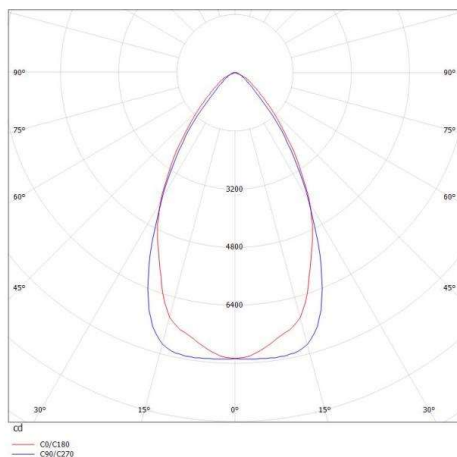

TRAIL

610-1253011514060

TRAIL LIGHT INSERT MB MOUNTING RAIL LIGHT INSERT made of aluminium, black, similar to RAL 9005, linear optics beam 60°, light output direct, UGR <19, with converter, max. 250mA, dimmability: not dimmable, through wiring 7-polig, IP40

DRAWING

TECHNICAL DETAILS

System perform. [W]	49
Bulb type	LED
Luminous flux [lm]	8120
Current sec. [mA]	250
Colour temp. [K]	4000K
CRI	>80
UGR	<19
Optics	high quality linear optics
Designer	INHOUSE
Converter	with converter
Dimming	not dimmable
Light output	direct
Beam angle [°]	60°
Voltage [V]	220-240V 50/60Hz
Through wiring	7-polig
Material	aluminium
Length [mm]	2255
Width [mm]	64
Height [mm]	16
IP protection class	IP40
Voltage class	protection cl. I
Shock resistance	IK06
Net weight [kg]	2,05
Colour lamp	black
RAL	9005
EAN-Number	9010506604061
Lifetime [h]	L90 B10 100 000
Ambient temperature	-20° bis +50°
Energy efficiency cl.	C
No. of luminaires B16A	24
IFS suitable	Yes

LIGHT DISTRIBUTION CURVE

The values are rated values. Power and luminous flux are initially subject to a tolerance of +/- 10%. Colour temperature tolerance: +/- 150 K. The values apply to an ambient temperature of 25°C unless otherwise specified.