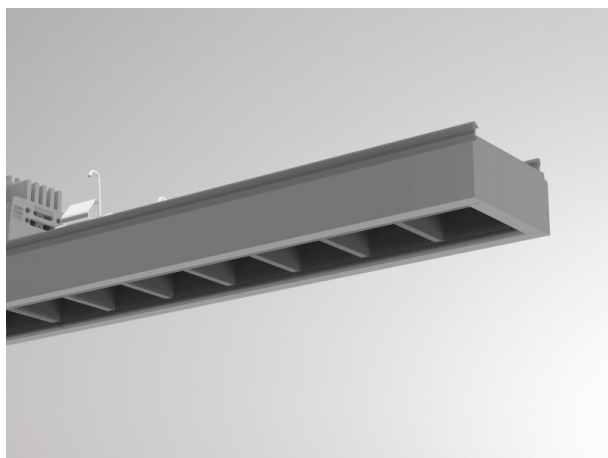

TRAIL

610-1264011d17040

TRAIL LIGHT INSERT OFFICE DARK CHROM MOUNTING RAIL LIGHT INSERT made of aluminium, grey, similar to RAL 9006, Lens optics with vacuum deposited Dark reflector beam 66°, light output direct, UGR <16, with converter, max. 750mA, dimmability: not dimmable, through wiring 7-polig, IP20

DRAWING

TECHNICAL DETAILS

System perform. [W]	32
Bulb type	LED
Luminous flux [lm]	4320
Current sec. [mA]	750
Colour temp. [K]	3500K
CRI	>80
UGR	<16
Optics	Lens optics with vacuum deposited Dark reflector
Designer	INHOUSE
Converter	with converter
Dimming	not dimmable
Light output	direct
Beam angle [°]	66°
Voltage [V]	220-240V 50/60Hz
Through wiring	7-polig
Material	aluminium
Length [mm]	1696
Width [mm]	64
Height [mm]	35
IP protection class	IP20
Voltage class	protection cl. I
Shock resistance	IK06
Net weight [kg]	2,19
Colour lamp	grey
RAL	9006
EAN-Number	9010506796636
Lifetime [h]	L90 B10 50 000
Ambient temperature	-20° bis +50°
Energy efficiency cl.	D
No. of luminaires B16A	24
IFS suitable	Yes