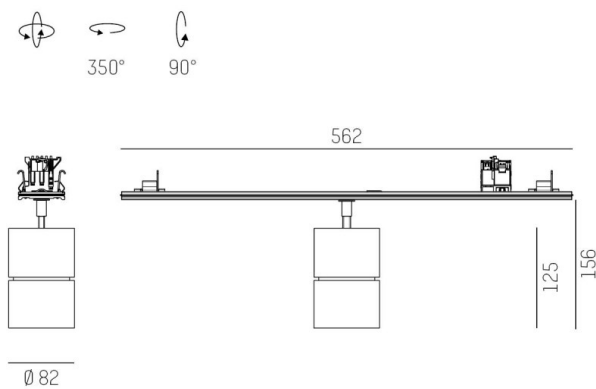

TRAIL

610-1300031124440

TRAIL MOVA M MOUNTING RAIL LIGHT INSERT made of aluminium, grey, similar to RAL 9006, decor grey, high-efficiently vacuum deposited aluminium reflector without safety glass beam asymmetric, light output direct, swiveling 350°, tilting 90°, with converter, max. 700mA, dimmability: not dimmable, through wiring 7-polig, adapter/ceiling base grey, IP20

DRAWING

TECHNICAL DETAILS

System perform. [W]	27
Bulb type	LED
Luminous flux [lm]	3190
Current sec. [mA]	700
Colour temp. [K]	4000K
CRI	>90
Optics	aluminium reflector without protection glass
Designer	INHOUSE
Converter	with converter
Dimming	not dimmable
Light output	direct
Beam angle [°]	asymmetrisch
Voltage [V]	220-240V 50/60Hz
Through wiring	7-polig
Material	aluminium
Length [mm]	564,9
Height [mm]	156
Diameter [mm]	82
IP protection class	IP20
Voltage class	protection cl. I
Net weight [kg]	0,94
Colour lamp	grey
RAL	9006
Colour adapter/ceiling base	grey
Colour decor	grey
EAN-Number	9010870132320
Lifetime [h]	L80 B10 50 000
Energy efficiency cl.	D
No. of luminaires B16A	34

LIGHT DISTRIBUTION CURVE

The values are rated values. Power and luminous flux are initially subject to a tolerance of +/- 10%. Colour temperature tolerance: +/- 150 K. The values apply to an ambient temperature of 25°C unless otherwise specified.