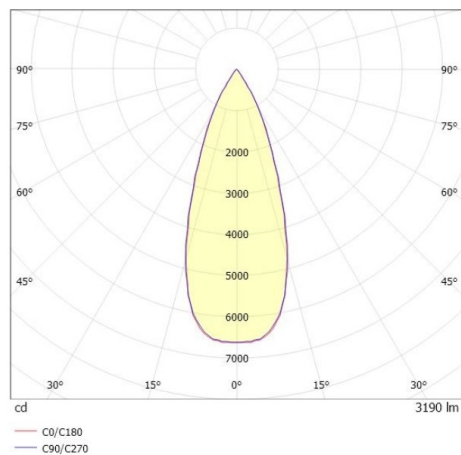

TRAIL

610-1300031124440

TRAIL MOVA M MOUNTING RAIL LIGHT INSERT made of aluminium, grey, similar to RAL 9006, decor grey, high-efficiently vacuum deposited aluminium reflector without safety glass beam asymmetric, light output direct, swiveling 350°, tilting 90°, with converter, max. 700mA, dimmability: not dimmable, through wiring 7-polig, adapter/ceiling base grey, IP20

DRAWING

TECHNICAL DETAILS

System perform. [W]	27
Bulb type	LED
Luminous flux [lm]	3190
Current sec. [mA]	700
Colour temp. [K]	4000K
CRI	>90
Optics	aluminium reflector without protection glass
Designer	INHOUSE
Converter	with converter
Dimming	not dimmable
Light output	direct
Beam angle [°]	asymmetrisch
Voltage [V]	220-240V 50/60Hz
Through wiring	7-polig
Material	aluminium
Length [mm]	564,9
Height [mm]	156
Diameter [mm]	82
IP protection class	IP20
Voltage class	protection cl. I
Net weight [kg]	0,94
Colour lamp	grey
RAL	9006
Colour adapter/ceiling base	grey
Colour decor	grey
EAN-Number	9010870132320
Lifetime [h]	L80 B10 50 000
Energy efficiency cl.	D
No. of luminaires B16A	34

LIGHT DISTRIBUTION CURVE

The values are rated values. Power and luminous flux are initially subject to a tolerance of +/- 10%. Colour temperature tolerance: +/- 150 K. The values apply to an ambient temperature of 25°C unless otherwise specified.