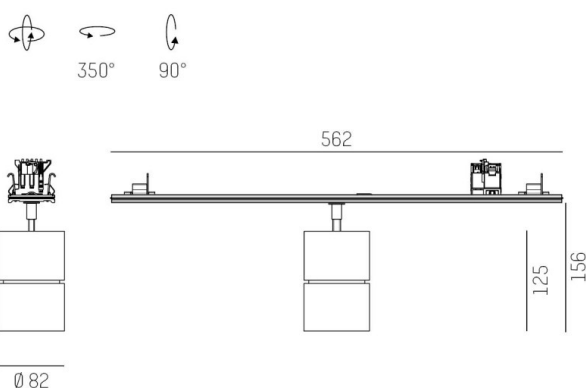

TRAIL

610-130003112444d

TRAIL MOVA M MOUNTING RAIL LIGHT INSERT made of aluminium, grey, similar to RAL 9006, decor grey, high-efficiently vacuum deposited aluminium reflector without safety glass beam asymmetric, light output direct, swiveling 350, tilting 90, with converter, max. 700mA, dimmability: DALI, through wiring 7-polig, adapter/ceiling base grey, IP20

DRAWING

TECHNICAL DETAILS

System perform. [W]	27
Bulb type	LED
Luminous flux [lm]	3190
Current sec. [mA]	700
Colour temp. [K]	4000K
CRI	>90
Optics	aluminium reflector without protection glass
Designer	INHOUSE
Converter	with converter
Light output	direct
Beam angle [°]	asymmetrisch
Voltage [V]	220-240V 50/60Hz
Through wiring	7-polig
Material	aluminium
Length [mm]	564,9
Height [mm]	156
Diameter [mm]	82
IP protection class	IP20
Voltage class	protection cl. I
Net weight [kg]	0,96
Colour lamp	grey
RAL	9006
Colour adapter/ceiling base	grey
Colour decor	grey
EAN-Number	9010870132313
Lifetime [h]	L80 B10 50 000
Energy efficiency cl.	D
No. of luminaires B16A	50

LIGHT DISTRIBUTION CURVE

The values are rated values. Power and luminous flux are initially subject to a tolerance of +/- 10%. Colour temperature tolerance: +/- 150 K. The values apply to an ambient temperature of 25°C unless otherwise specified.