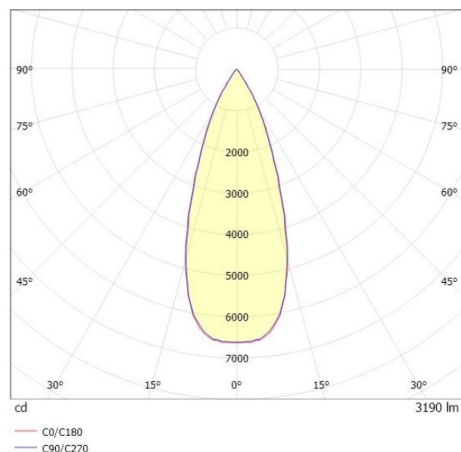

TRAIL

610-130003112444d

TRAIL MOVA M MOUNTING RAIL LIGHT INSERT made of aluminium, grey, similar to RAL 9006, decor grey, high-efficiently vacuum deposited aluminium reflector without safety glass beam asymmetric, light output direct, swiveling 350, tilting 90, with converter, max. 700mA, dimmability: DALI, through wiring 7-polig, adapter/ceiling base grey, IP20

DRAWING

TECHNICAL DETAILS

System perform. [W]	27
Bulb type	LED
Luminous flux [lm]	3190
Current sec. [mA]	700
Colour temp. [K]	4000K
CRI	>90
Optics	aluminium reflector without protection glass
Designer	INHOUSE
Converter	with converter
Light output	direct
Beam angle [°]	asymmetrisch
Voltage [V]	220-240V 50/60Hz
Through wiring	7-polig
Material	aluminium
Length [mm]	564,9
Height [mm]	156
Diameter [mm]	82
IP protection class	IP20
Voltage class	protection cl. I
Net weight [kg]	0,96
Colour lamp	grey
RAL	9006
Colour adapter/ceiling base	grey
Colour decor	grey
EAN-Number	9010870132313
Lifetime [h]	L80 B10 50 000
Energy efficiency cl.	D
No. of luminaires B16A	50

LIGHT DISTRIBUTION CURVE

The values are rated values. Power and luminous flux are initially subject to a tolerance of +/- 10%. Colour temperature tolerance: +/- 150 K. The values apply to an ambient temperature of 25°C unless otherwise specified.