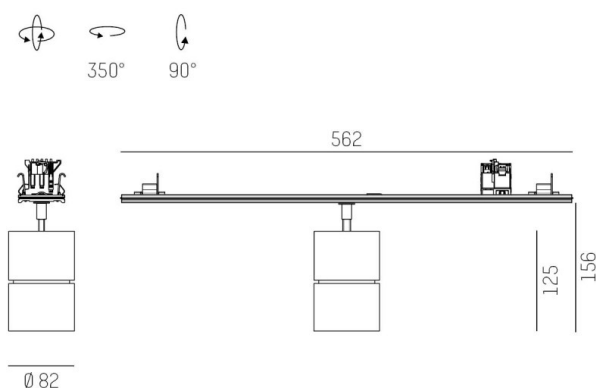

TRAIL

610-1300031124550

TRAIL MOVA M MOUNTING RAIL LIGHT INSERT made of aluminium, white, similar to RAL 9016, decor white, high-efficiently vacuum deposited aluminium reflector without safety glass beam asymmetric, light output direct, swiveling 350, tilting 90, with converter, max. 700mA, dimmability: not dimmable, through wiring 7-polig, adapter/ceiling base white, IP20

DRAWING

TECHNICAL DETAILS

System perform. [W]	27
Bulb type	LED
Luminous flux [lm]	3190
Current sec. [mA]	700
Colour temp. [K]	4000K
CRI	>90
Optics	aluminium reflector without protection glass
Designer	INHOUSE
Converter	with converter
Dimming	not dimmable
Light output	direct
Beam angle [°]	asymmetrisch
Voltage [V]	220-240V 50/60Hz
Through wiring	7-polig
Material	aluminium
Length [mm]	564,9
Height [mm]	156
Diameter [mm]	82
IP protection class	IP20
Voltage class	protection cl. I
Net weight [kg]	0,94
Colour lamp	white
RAL	9016
Colour adapter/ceiling base	white
Colour decor	white
EAN-Number	9010870132344
Lifetime [h]	L80 B10 50 000
Energy efficiency cl.	D
No. of luminaires B16A	34

LIGHT DISTRIBUTION CURVE

The values are rated values. Power and luminous flux are initially subject to a tolerance of +/- 10%. Colour temperature tolerance: +/- 150 K. The values apply to an ambient temperature of 25°C unless otherwise specified.