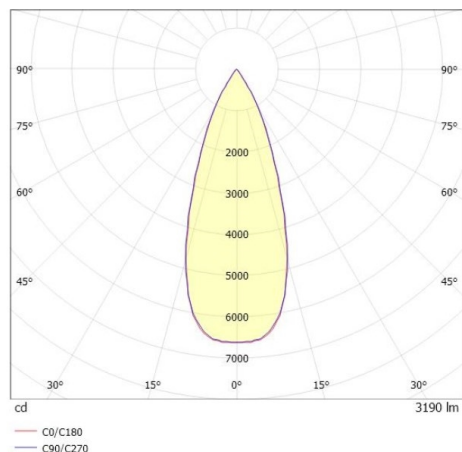

TRAIL

610-1300031124550

TRAIL MOVA M MOUNTING RAIL LIGHT INSERT made of aluminium, white, similar to RAL 9016, decor white, high-efficiently vacuum deposited aluminium reflector without safety glass beam asymmetric, light output direct, swiveling 350, tilting 90, with converter, max. 700mA, dimmability: not dimmable, through wiring 7-polig, adapter/ceiling base white, IP20

DRAWING

TECHNICAL DETAILS

System perform. [W]	27
Bulb type	LED
Luminous flux [lm]	3190
Current sec. [mA]	700
Colour temp. [K]	4000K
CRI	>90
Optics	aluminium reflector without protection glass
Designer	INHOUSE
Converter	with converter
Dimming	not dimmable
Light output	direct
Beam angle [°]	asymmetrisch
Voltage [V]	220-240V 50/60Hz
Through wiring	7-polig
Material	aluminium
Length [mm]	564,9
Height [mm]	156
Diameter [mm]	82
IP protection class	IP20
Voltage class	protection cl. I
Net weight [kg]	0,94
Colour lamp	white
RAL	9016
Colour adapter/ceiling base	white
Colour decor	white
EAN-Number	9010870132344
Lifetime [h]	L80 B10 50 000
Energy efficiency cl.	D
No. of luminaires B16A	34

LIGHT DISTRIBUTION CURVE

The values are rated values. Power and luminous flux are initially subject to a tolerance of +/- 10%. Colour temperature tolerance: +/- 150 K. The values apply to an ambient temperature of 25°C unless otherwise specified.