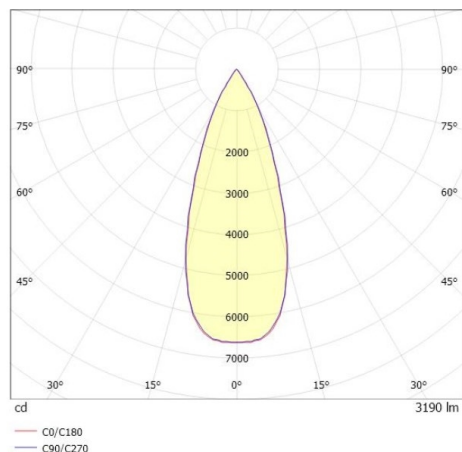

TRAIL

610-130003112455d

TRAIL MOVA M MOUNTING RAIL LIGHT INSERT made of aluminium, white, similar to RAL 9016, decor white, high-efficiently vacuum deposited aluminium reflector without safety glass beam asymmetric, light output direct, swiveling 350, tilting 90, with converter, max. 700mA, dimmability: DALI, through wiring 7-polig, adapter/ceiling base white, IP20

DRAWING

TECHNICAL DETAILS

System perform. [W]	27
Bulb type	LED
Luminous flux [lm]	3190
Current sec. [mA]	700
Colour temp. [K]	4000K
CRI	>90
Optics	aluminium reflector without protection glass
Designer	INHOUSE
Converter	with converter
Light output	direct
Beam angle [°]	asymmetrisch
Voltage [V]	220-240V 50/60Hz
Through wiring	7-polig
Material	aluminium
Length [mm]	564,9
Height [mm]	156
Diameter [mm]	82
IP protection class	IP20
Voltage class	protection cl. I
Net weight [kg]	0,96
Colour lamp	white
RAL	9016
Colour adapter/ceiling base	white
Colour decor	white
EAN-Number	9010870132337
Lifetime [h]	L80 B10 50 000
Energy efficiency cl.	D
No. of luminaires B16A	50

LIGHT DISTRIBUTION CURVE

The values are rated values. Power and luminous flux are initially subject to a tolerance of +/- 10%. Colour temperature tolerance: +/- 150 K. The values apply to an ambient temperature of 25°C unless otherwise specified.