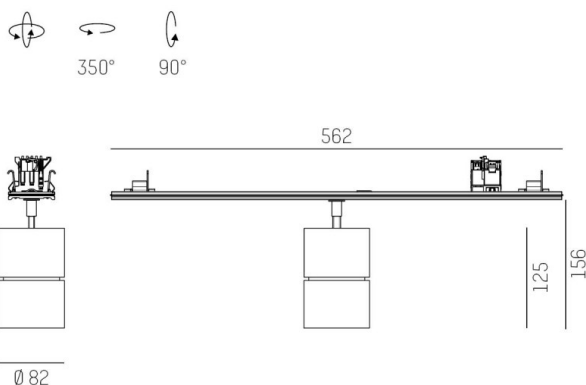

TRAIL

610-130003112455d

TRAIL MOVA M MOUNTING RAIL LIGHT INSERT made of aluminium, white, similar to RAL 9016, decor white, high-efficiently vacuum deposited aluminium reflector without safety glass beam asymmetric, light output direct, swiveling 350, tilting 90, with converter, max. 700mA, dimmability: DALI, through wiring 7-polig, adapter/ceiling base white, IP20

DRAWING

TECHNICAL DETAILS

System perform. [W]	27
Bulb type	LED
Luminous flux [lm]	3190
Current sec. [mA]	700
Colour temp. [K]	4000K
CRI	>90
Optics	aluminium reflector without protection glass
Designer	INHOUSE
Converter	with converter
Light output	direct
Beam angle [°]	asymmetrisch
Voltage [V]	220-240V 50/60Hz
Through wiring	7-polig
Material	aluminium
Length [mm]	564,9
Height [mm]	156
Diameter [mm]	82
IP protection class	IP20
Voltage class	protection cl. I
Net weight [kg]	0,96
Colour lamp	white
RAL	9016
Colour adapter/ceiling base	white
Colour decor	white
EAN-Number	9010870132337
Lifetime [h]	L80 B10 50 000
Energy efficiency cl.	D
No. of luminaires B16A	50

LIGHT DISTRIBUTION CURVE

The values are rated values. Power and luminous flux are initially subject to a tolerance of +/- 10%. Colour temperature tolerance: +/- 150 K. The values apply to an ambient temperature of 25°C unless otherwise specified.