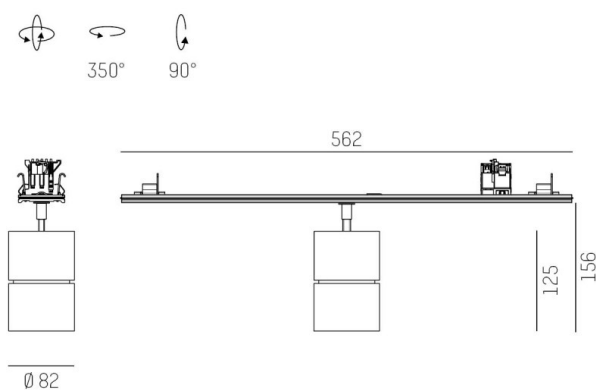

TRAIL

610-1300031124660

TRAIL MOVA M MOUNTING RAIL LIGHT INSERT made of aluminium, black, similar to RAL 9005, decor black, high-efficiently vacuum deposited aluminium reflector without safety glass beam asymmetric, light output direct, swiveling 350, tilting 90, with converter, max. 700mA, dimmability: not dimmable, through wiring 7-polig, adapter/ceiling base black, IP20

DRAWING

TECHNICAL DETAILS

System perform. [W]	27
Bulb type	LED
Luminous flux [lm]	3190
Current sec. [mA]	700
Colour temp. [K]	4000K
CRI	>90
Optics	aluminium reflector without protection glass
Designer	INHOUSE
Converter	with converter
Dimming	not dimmable
Light output	direct
Beam angle [°]	asymmetrisch
Voltage [V]	220-240V 50/60Hz
Through wiring	7-polig
Material	aluminium
Length [mm]	564,9
Height [mm]	156
Diameter [mm]	82
IP protection class	IP20
Voltage class	protection cl. I
Net weight [kg]	0,94
Colour lamp	black
RAL	9005
Colour adapter/ceiling base	black
Colour decor	black
EAN-Number	9010870132368
Lifetime [h]	L80 B10 50 000
Energy efficiency cl.	D
No. of luminaires B16A	34

LIGHT DISTRIBUTION CURVE

The values are rated values. Power and luminous flux are initially subject to a tolerance of +/- 10%. Colour temperature tolerance: +/- 150 K. The values apply to an ambient temperature of 25°C unless otherwise specified.