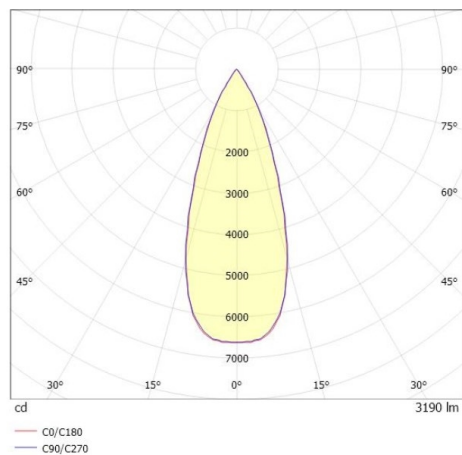

TRAIL

610-1300031124660

TRAIL MOVA M MOUNTING RAIL LIGHT INSERT made of aluminium, black, similar to RAL 9005, decor black, high-efficiently vacuum deposited aluminium reflector without safety glass beam asymmetric, light output direct, swiveling 350, tilting 90, with converter, max. 700mA, dimmability: not dimmable, through wiring 7-polig, adapter/ceiling base black, IP20

DRAWING

TECHNICAL DETAILS

System perform. [W]	27
Bulb type	LED
Luminous flux [lm]	3190
Current sec. [mA]	700
Colour temp. [K]	4000K
CRI	>90
Optics	aluminium reflector without protection glass
Designer	INHOUSE
Converter	with converter
Dimming	not dimmable
Light output	direct
Beam angle [°]	asymmetrisch
Voltage [V]	220-240V 50/60Hz
Through wiring	7-polig
Material	aluminium
Length [mm]	564,9
Height [mm]	156
Diameter [mm]	82
IP protection class	IP20
Voltage class	protection cl. I
Net weight [kg]	0,94
Colour lamp	black
RAL	9005
Colour adapter/ceiling base	black
Colour decor	black
EAN-Number	9010870132368
Lifetime [h]	L80 B10 50 000
Energy efficiency cl.	D
No. of luminaires B16A	34

LIGHT DISTRIBUTION CURVE

The values are rated values. Power and luminous flux are initially subject to a tolerance of +/- 10%. Colour temperature tolerance: +/- 150 K. The values apply to an ambient temperature of 25°C unless otherwise specified.