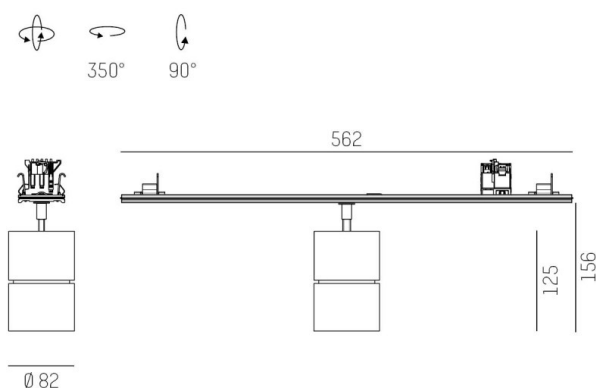

TRAIL

610-130003112466d

TRAIL MOVA M MOUNTING RAIL LIGHT INSERT made of aluminium, black, similar to RAL 9005, decor black, high-efficiently vacuum deposited aluminium reflector without safety glass beam asymmetric, light output direct, swiveling 350, tilting 90, with converter, max. 700mA, dimmability: DALI, through wiring 7-polig, adapter/ceiling base black, IP20

DRAWING

TECHNICAL DETAILS

System perform. [W]	27
Bulb type	LED
Luminous flux [lm]	3190
Current sec. [mA]	700
Colour temp. [K]	4000K
CRI	>90
Optics	aluminium reflector without protection glass
Designer	INHOUSE
Converter	with converter
Light output	direct
Beam angle [°]	asymmetrisch
Voltage [V]	220-240V 50/60Hz
Through wiring	7-polig
Material	aluminium
Length [mm]	564,9
Height [mm]	156
Diameter [mm]	82
IP protection class	IP20
Voltage class	protection cl. I
Net weight [kg]	0,96
Colour lamp	black
RAL	9005
Colour adapter/ceiling base	black
Colour decor	black
EAN-Number	9010870132351
Lifetime [h]	L80 B10 50 000
Energy efficiency cl.	D
No. of luminaires B16A	50

LIGHT DISTRIBUTION CURVE

The values are rated values. Power and luminous flux are initially subject to a tolerance of +/- 10%. Colour temperature tolerance: +/- 150 K. The values apply to an ambient temperature of 25°C unless otherwise specified.