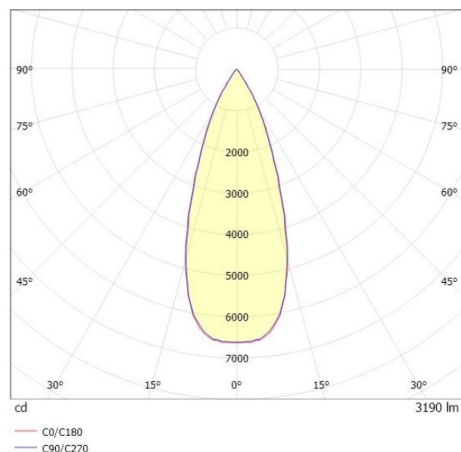

TRAIL

610-130003112466d

TRAIL MOVA M MOUNTING RAIL LIGHT INSERT made of aluminium, black, similar to RAL 9005, decor black, high-efficiently vacuum deposited aluminium reflector without safety glass beam asymmetric, light output direct, swiveling 350, tilting 90, with converter, max. 700mA, dimmability: DALI, through wiring 7-polig, adapter/ceiling base black, IP20

DRAWING

TECHNICAL DETAILS

System perform. [W]	27
Bulb type	LED
Luminous flux [lm]	3190
Current sec. [mA]	700
Colour temp. [K]	4000K
CRI	>90
Optics	aluminium reflector without protection glass
Designer	INHOUSE
Converter	with converter
Light output	direct
Beam angle [°]	asymmetrisch
Voltage [V]	220-240V 50/60Hz
Through wiring	7-polig
Material	aluminium
Length [mm]	564,9
Height [mm]	156
Diameter [mm]	82
IP protection class	IP20
Voltage class	protection cl. I
Net weight [kg]	0,96
Colour lamp	black
RAL	9005
Colour adapter/ceiling base	black
Colour decor	black
EAN-Number	9010870132351
Lifetime [h]	L80 B10 50 000
Energy efficiency cl.	D
No. of luminaires B16A	50

LIGHT DISTRIBUTION CURVE

The values are rated values. Power and luminous flux are initially subject to a tolerance of +/- 10%. Colour temperature tolerance: +/- 150 K. The values apply to an ambient temperature of 25°C unless otherwise specified.