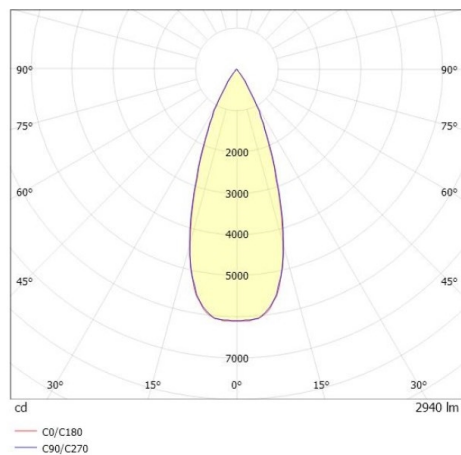

TRAIL

610-1300031147440

TRAIL MOVA M MOUNTING RAIL LIGHT INSERT made of aluminium, grey, similar to RAL 9006, decor grey, high-efficiently vacuum deposited aluminium reflector without safety glass beam asymmetric, light output direct, swiveling 350, tilting 90, with converter, max. 700mA, dimmability: not dimmable, through wiring 7-polig, adapter/ceiling base grey, IP20

DRAWING

TECHNICAL DETAILS

System perform. [W]	27
Bulb type	LED
Luminous flux [lm]	2940
Current sec. [mA]	700
Colour temp. [K]	3500K
CRI	PREMIUM>90
Optics	aluminium reflector without protection glass
Designer	INHOUSE
Converter	with converter
Dimming	not dimmable
Light output	direct
Beam angle [°]	asymmetrisch
Voltage [V]	220-240V 50/60Hz
Through wiring	7-polig
Material	aluminium
Length [mm]	564,9
Height [mm]	156
Diameter [mm]	82
IP protection class	IP20
Voltage class	protection cl. I
Net weight [kg]	0,94
Colour lamp	grey
RAL	9006
Colour adapter/ceiling base	grey
Colour decor	grey
EAN-Number	9010870131125
Lifetime [h]	L80 B10 50 000
Energy efficiency cl.	E
No. of luminaires B16A	34

LIGHT DISTRIBUTION CURVE

The values are rated values. Power and luminous flux are initially subject to a tolerance of +/- 10%. Colour temperature tolerance: +/- 150 K. The values apply to an ambient temperature of 25°C unless otherwise specified.