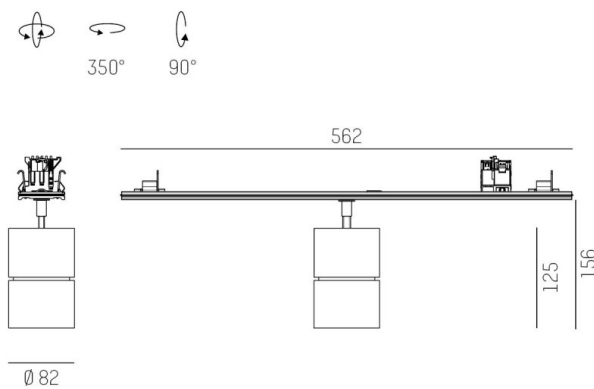

TRAIL

610-1300031147440

TRAIL MOVA M MOUNTING RAIL LIGHT INSERT made of aluminium, grey, similar to RAL 9006, decor grey, high-efficiently vacuum deposited aluminium reflector without safety glass beam asymmetric, light output direct, swiveling 350, tilting 90, with converter, max. 700mA, dimmability: not dimmable, through wiring 7-polig, adapter/ceiling base grey, IP20

DRAWING

TECHNICAL DETAILS

System perform. [W]	27
Bulb type	LED
Luminous flux [lm]	2940
Current sec. [mA]	700
Colour temp. [K]	3500K
CRI	PREMIUM>90
Optics	aluminium reflector without protection glass
Designer	INHOUSE
Converter	with converter
Dimming	not dimmable
Light output	direct
Beam angle [°]	asymmetrisch
Voltage [V]	220-240V 50/60Hz
Through wiring	7-polig
Material	aluminium
Length [mm]	564,9
Height [mm]	156
Diameter [mm]	82
IP protection class	IP20
Voltage class	protection cl. I
Net weight [kg]	0,94
Colour lamp	grey
RAL	9006
Colour adapter/ceiling base	grey
Colour decor	grey
EAN-Number	9010870131125
Lifetime [h]	L80 B10 50 000
Energy efficiency cl.	E
No. of luminaires B16A	34

LIGHT DISTRIBUTION CURVE

The values are rated values. Power and luminous flux are initially subject to a tolerance of +/- 10%. Colour temperature tolerance: +/- 150 K. The values apply to an ambient temperature of 25°C unless otherwise specified.