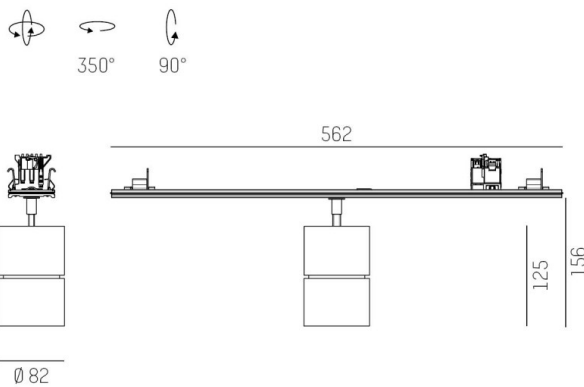

TRAIL

610-130003114744d

TRAIL MOVA M MOUNTING RAIL LIGHT INSERT made of aluminium, grey, similar to RAL 9006, decor grey, high-efficiently vacuum deposited aluminium reflector without safety glass beam asymmetric, light output direct, swiveling 350, tilting 90, with converter, max. 700mA, dimmability: DALI, through wiring 7-polig, adapter/ceiling base grey, IP20

DRAWING

TECHNICAL DETAILS

System perform. [W]	27
Bulb type	LED
Luminous flux [lm]	2940
Current sec. [mA]	700
Colour temp. [K]	3500K
CRI	PREMIUM>90
Optics	aluminium reflector without protection glass
Designer	INHOUSE
Converter	with converter
Light output	direct
Beam angle [°]	asymmetrisch
Voltage [V]	220-240V 50/60Hz
Through wiring	7-polig
Material	aluminium
Length [mm]	564,9
Height [mm]	156
Diameter [mm]	82
IP protection class	IP20
Voltage class	protection cl. I
Net weight [kg]	0,96
Colour lamp	grey
RAL	9006
Colour adapter/ceiling base	grey
Colour decor	grey
EAN-Number	9010870131118
Lifetime [h]	L80 B10 50 000
Energy efficiency cl.	E
No. of luminaires B16A	50

LIGHT DISTRIBUTION CURVE

The values are rated values. Power and luminous flux are initially subject to a tolerance of +/- 10%. Colour temperature tolerance: +/- 150 K. The values apply to an ambient temperature of 25°C unless otherwise specified.