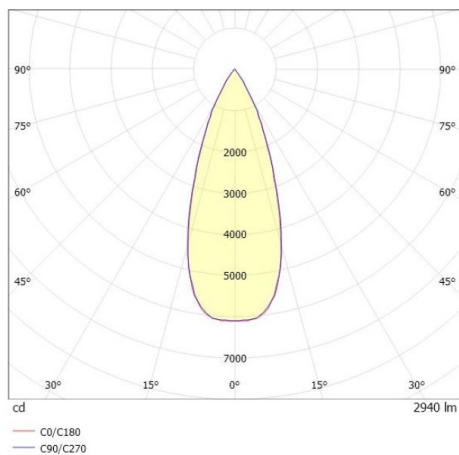

TRAIL

610-130003114744d

TRAIL MOVA M MOUNTING RAIL LIGHT INSERT made of aluminium, grey, similar to RAL 9006, decor grey, high-efficiently vacuum deposited aluminium reflector without safety glass beam asymmetric, light output direct, swiveling 350, tilting 90, with converter, max. 700mA, dimmability: DALI, through wiring 7-polig, adapter/ceiling base grey, IP20

DRAWING

TECHNICAL DETAILS

System perform. [W]	27
Bulb type	LED
Luminous flux [lm]	2940
Current sec. [mA]	700
Colour temp. [K]	3500K
CRI	PREMIUM>90
Optics	aluminium reflector without protection glass
Designer	INHOUSE
Converter	with converter
Light output	direct
Beam angle [°]	asymmetrisch
Voltage [V]	220-240V 50/60Hz
Through wiring	7-polig
Material	aluminium
Length [mm]	564,9
Height [mm]	156
Diameter [mm]	82
IP protection class	IP20
Voltage class	protection cl. I
Net weight [kg]	0,96
Colour lamp	grey
RAL	9006
Colour adapter/ceiling base	grey
Colour decor	grey
EAN-Number	9010870131118
Lifetime [h]	L80 B10 50 000
Energy efficiency cl.	E
No. of luminaires B16A	50

LIGHT DISTRIBUTION CURVE

The values are rated values. Power and luminous flux are initially subject to a tolerance of +/- 10%. Colour temperature tolerance: +/- 150 K. The values apply to an ambient temperature of 25°C unless otherwise specified.