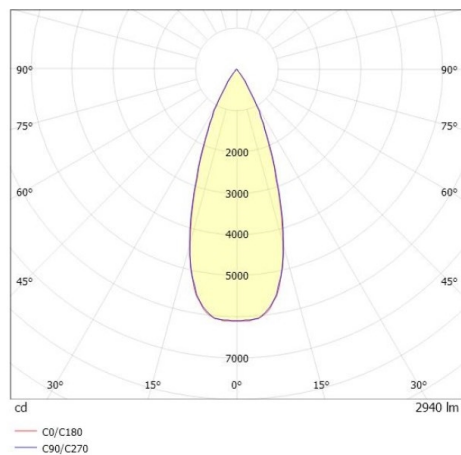

TRAIL

610-1300031147550

TRAIL MOVA M MOUNTING RAIL LIGHT INSERT made of aluminium, white, similar to RAL 9016, decor white, high-efficiently vacuum deposited aluminium reflector without safety glass beam asymmetric, light output direct, swiveling 350, tilting 90, with converter, max. 700mA, dimmability: not dimmable, through wiring 7-polig, adapter/ceiling base white, IP20

DRAWING

TECHNICAL DETAILS

System perform. [W]	27
Bulb type	LED
Luminous flux [lm]	2940
Current sec. [mA]	700
Colour temp. [K]	3500K
CRI	PREMIUM>90
Optics	aluminium reflector without protection glass
Designer	INHOUSE
Converter	with converter
Dimming	not dimmable
Light output	direct
Beam angle [°]	asymmetrisch
Voltage [V]	220-240V 50/60Hz
Through wiring	7-polig
Material	aluminium
Length [mm]	564,9
Height [mm]	156
Diameter [mm]	82
IP protection class	IP20
Voltage class	protection cl. I
Net weight [kg]	0,94
Colour lamp	white
RAL	9016
Colour adapter/ceiling base	white
Colour decor	white
EAN-Number	9010870131149
Lifetime [h]	L80 B10 50 000
Energy efficiency cl.	E
No. of luminaires B16A	34

LIGHT DISTRIBUTION CURVE

The values are rated values. Power and luminous flux are initially subject to a tolerance of +/- 10%. Colour temperature tolerance: +/- 150 K. The values apply to an ambient temperature of 25°C unless otherwise specified.