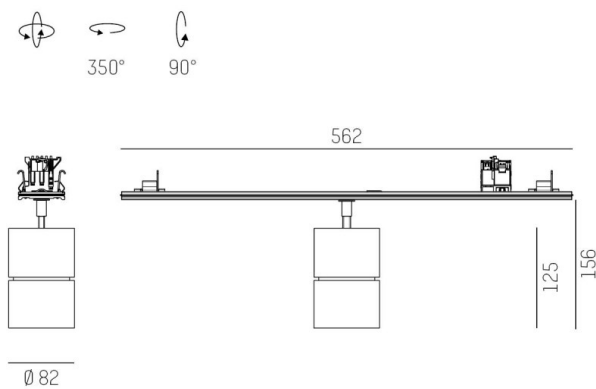

TRAIL

610-1300031147550

TRAIL MOVA M MOUNTING RAIL LIGHT INSERT made of aluminium, white, similar to RAL 9016, decor white, high-efficiently vacuum deposited aluminium reflector without safety glass beam asymmetric, light output direct, swiveling 350, tilting 90, with converter, max. 700mA, dimmability: not dimmable, through wiring 7-polig, adapter/ceiling base white, IP20

DRAWING

TECHNICAL DETAILS

System perform. [W]	27
Bulb type	LED
Luminous flux [lm]	2940
Current sec. [mA]	700
Colour temp. [K]	3500K
CRI	PREMIUM>90
Optics	aluminium reflector without protection glass
Designer	INHOUSE
Converter	with converter
Dimming	not dimmable
Light output	direct
Beam angle [°]	asymmetrisch
Voltage [V]	220-240V 50/60Hz
Through wiring	7-polig
Material	aluminium
Length [mm]	564,9
Height [mm]	156
Diameter [mm]	82
IP protection class	IP20
Voltage class	protection cl. I
Net weight [kg]	0,94
Colour lamp	white
RAL	9016
Colour adapter/ceiling base	white
Colour decor	white
EAN-Number	9010870131149
Lifetime [h]	L80 B10 50 000
Energy efficiency cl.	E
No. of luminaires B16A	34

LIGHT DISTRIBUTION CURVE

The values are rated values. Power and luminous flux are initially subject to a tolerance of +/- 10%. Colour temperature tolerance: +/- 150 K. The values apply to an ambient temperature of 25°C unless otherwise specified.