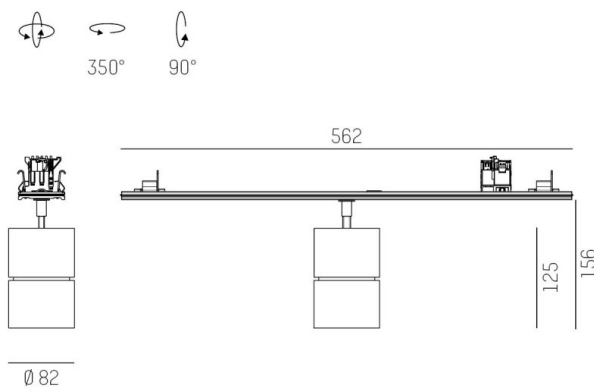

TRAIL

610-130003114755d

TRAIL MOVA M MOUNTING RAIL LIGHT INSERT made of aluminium, white, similar to RAL 9016, decor white, high-efficiently vacuum deposited aluminium reflector without safety glass beam asymmetric, light output direct, swiveling 350, tilting 90, with converter, max. 700mA, dimmability: DALI, through wiring 7-polig, adapter/ceiling base white, IP20

DRAWING

TECHNICAL DETAILS

System perform. [W]	27
Bulb type	LED
Luminous flux [lm]	2940
Current sec. [mA]	700
Colour temp. [K]	3500K
CRI	PREMIUM>90
Optics	aluminium reflector without protection glass
Designer	INHOUSE
Converter	with converter
Light output	direct
Beam angle [°]	asymmetrisch
Voltage [V]	220-240V 50/60Hz
Through wiring	7-polig
Material	aluminium
Length [mm]	564,9
Height [mm]	156
Diameter [mm]	82
IP protection class	IP20
Voltage class	protection cl. I
Net weight [kg]	0,96
Colour lamp	white
RAL	9016
Colour adapter/ceiling base	white
Colour decor	white
EAN-Number	9010870131132
Lifetime [h]	L80 B10 50 000
Energy efficiency cl.	E
No. of luminaires B16A	50

LIGHT DISTRIBUTION CURVE

The values are rated values. Power and luminous flux are initially subject to a tolerance of +/- 10%. Colour temperature tolerance: +/- 150 K. The values apply to an ambient temperature of 25°C unless otherwise specified.