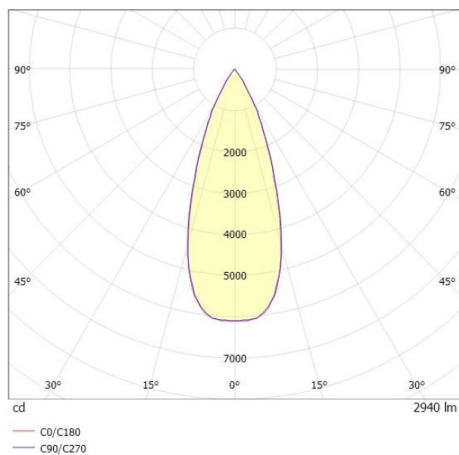

TRAIL

610-130003114755d

TRAIL MOVA M MOUNTING RAIL LIGHT INSERT made of aluminium, white, similar to RAL 9016, decor white, high-efficiently vacuum deposited aluminium reflector without safety glass beam asymmetric, light output direct, swiveling 350, tilting 90, with converter, max. 700mA, dimmability: DALI, through wiring 7-polig, adapter/ceiling base white, IP20

DRAWING

TECHNICAL DETAILS

System perform. [W]	27
Bulb type	LED
Luminous flux [lm]	2940
Current sec. [mA]	700
Colour temp. [K]	3500K
CRI	PREMIUM>90
Optics	aluminium reflector without protection glass
Designer	INHOUSE
Converter	with converter
Light output	direct
Beam angle [°]	asymmetrisch
Voltage [V]	220-240V 50/60Hz
Through wiring	7-polig
Material	aluminium
Length [mm]	564,9
Height [mm]	156
Diameter [mm]	82
IP protection class	IP20
Voltage class	protection cl. I
Net weight [kg]	0,96
Colour lamp	white
RAL	9016
Colour adapter/ceiling base	white
Colour decor	white
EAN-Number	9010870131132
Lifetime [h]	L80 B10 50 000
Energy efficiency cl.	E
No. of luminaires B16A	50

LIGHT DISTRIBUTION CURVE

The values are rated values. Power and luminous flux are initially subject to a tolerance of +/- 10%. Colour temperature tolerance: +/- 150 K. The values apply to an ambient temperature of 25°C unless otherwise specified.