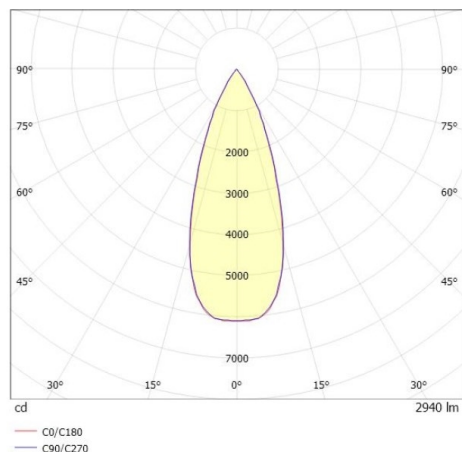

TRAIL

610-130003114766d

TRAIL MOVA M MOUNTING RAIL LIGHT INSERT made of aluminium, black, similar to RAL 9005, decor black, high-efficiently vacuum deposited aluminium reflector without safety glass beam asymmetric, light output direct, swiveling 350, tilting 90, with converter, max. 700mA, dimmability: DALI, through wiring 7-polig, adapter/ceiling base black, IP20

DRAWING

TECHNICAL DETAILS

System perform. [W]	27
Bulb type	LED
Luminous flux [lm]	2940
Current sec. [mA]	700
Colour temp. [K]	3500K
CRI	PREMIUM>90
Optics	aluminium reflector without protection glass
Designer	INHOUSE
Converter	with converter
Light output	direct
Beam angle [°]	asymmetrisch
Voltage [V]	220-240V 50/60Hz
Through wiring	7-polig
Material	aluminium
Length [mm]	564,9
Height [mm]	156
Diameter [mm]	82
IP protection class	IP20
Voltage class	protection cl. I
Net weight [kg]	0,96
Colour lamp	black
RAL	9005
Colour adapter/ceiling base	black
Colour decor	black
EAN-Number	9010870131156
Lifetime [h]	L80 B10 50 000
Energy efficiency cl.	E
No. of luminaires B16A	50

LIGHT DISTRIBUTION CURVE

The values are rated values. Power and luminous flux are initially subject to a tolerance of +/- 10%. Colour temperature tolerance: +/- 150 K. The values apply to an ambient temperature of 25°C unless otherwise specified.