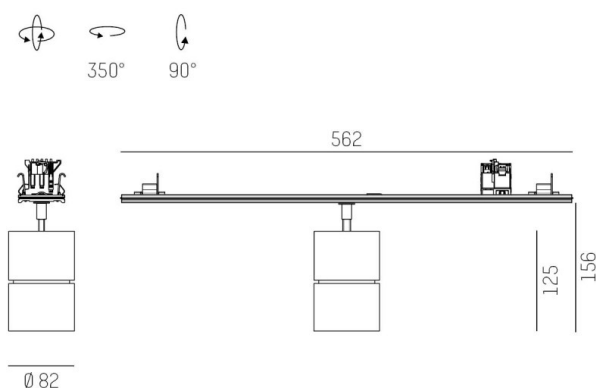

TRAIL

610-130003114766d

TRAIL MOVA M MOUNTING RAIL LIGHT INSERT made of aluminium, black, similar to RAL 9005, decor black, high-efficiently vacuum deposited aluminium reflector without safety glass beam asymmetric, light output direct, swiveling 350, tilting 90, with converter, max. 700mA, dimmability: DALI, through wiring 7-polig, adapter/ceiling base black, IP20

DRAWING

TECHNICAL DETAILS

System perform. [W]	27
Bulb type	LED
Luminous flux [lm]	2940
Current sec. [mA]	700
Colour temp. [K]	3500K
CRI	PREMIUM>90
Optics	aluminium reflector without protection glass
Designer	INHOUSE
Converter	with converter
Light output	direct
Beam angle [°]	asymmetrisch
Voltage [V]	220-240V 50/60Hz
Through wiring	7-polig
Material	aluminium
Length [mm]	564,9
Height [mm]	156
Diameter [mm]	82
IP protection class	IP20
Voltage class	protection cl. I
Net weight [kg]	0,96
Colour lamp	black
RAL	9005
Colour adapter/ceiling base	black
Colour decor	black
EAN-Number	9010870131156
Lifetime [h]	L80 B10 50 000
Energy efficiency cl.	E
No. of luminaires B16A	50

LIGHT DISTRIBUTION CURVE

The values are rated values. Power and luminous flux are initially subject to a tolerance of +/- 10%. Colour temperature tolerance: +/- 150 K. The values apply to an ambient temperature of 25°C unless otherwise specified.