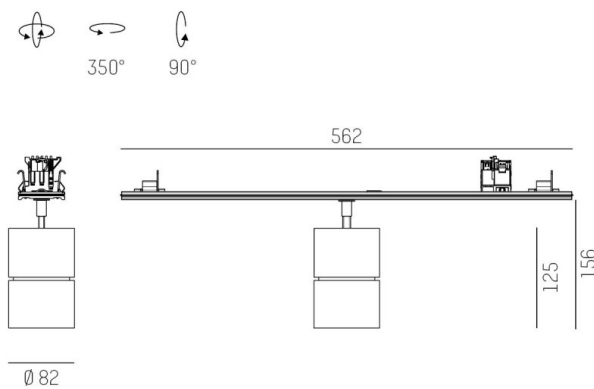

TRAIL

610-130003114944d

TRAIL MOVA M MOUNTING RAIL LIGHT INSERT made of aluminium, grey, similar to RAL 9006, decor grey, high-efficiently vacuum deposited aluminium reflector without safety glass beam asymmetric, light output direct, swiveling 350, tilting 90, with converter, max. 700mA, dimmability: DALI, through wiring 7-polig, adapter/ceiling base grey, IP20

DRAWING

TECHNICAL DETAILS

System perform. [W]	27
Bulb type	LED
Luminous flux [lm]	2940
Current sec. [mA]	700
Colour temp. [K]	3000K
CRI	PREMIUM>90
Optics	aluminium reflector without protection glass
Designer	INHOUSE
Converter	with converter
Light output	direct
Beam angle [°]	asymmetrisch
Voltage [V]	220-240V 50/60Hz
Through wiring	7-polig
Material	aluminium
Length [mm]	564,9
Height [mm]	156
Diameter [mm]	82
IP protection class	IP20
Voltage class	protection cl. I
Net weight [kg]	0,96
Colour lamp	grey
RAL	9006
Colour adapter/ceiling base	grey
Colour decor	grey
EAN-Number	9010870131712
Lifetime [h]	L80 B10 50 000
Energy efficiency cl.	E
No. of luminaires B16A	50

LIGHT DISTRIBUTION CURVE

The values are rated values. Power and luminous flux are initially subject to a tolerance of +/- 10%. Colour temperature tolerance: +/- 150 K. The values apply to an ambient temperature of 25°C unless otherwise specified.