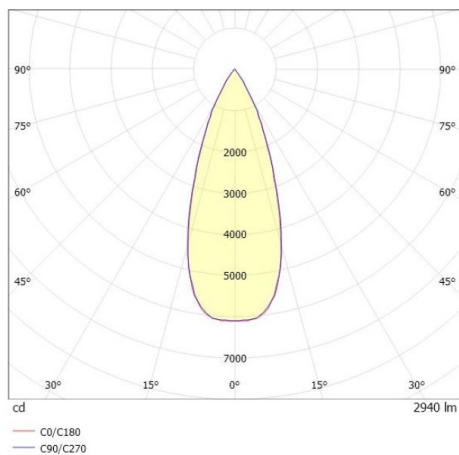

TRAIL

610-130003114944d

TRAIL MOVA M MOUNTING RAIL LIGHT INSERT made of aluminium, grey, similar to RAL 9006, decor grey, high-efficiently vacuum deposited aluminium reflector without safety glass beam asymmetric, light output direct, swiveling 350, tilting 90, with converter, max. 700mA, dimmability: DALI, through wiring 7-polig, adapter/ceiling base grey, IP20

DRAWING

TECHNICAL DETAILS

System perform. [W]	27
Bulb type	LED
Luminous flux [lm]	2940
Current sec. [mA]	700
Colour temp. [K]	3000K
CRI	PREMIUM>90
Optics	aluminium reflector without protection glass
Designer	INHOUSE
Converter	with converter
Light output	direct
Beam angle [°]	asymmetrisch
Voltage [V]	220-240V 50/60Hz
Through wiring	7-polig
Material	aluminium
Length [mm]	564,9
Height [mm]	156
Diameter [mm]	82
IP protection class	IP20
Voltage class	protection cl. I
Net weight [kg]	0,96
Colour lamp	grey
RAL	9006
Colour adapter/ceiling base	grey
Colour decor	grey
EAN-Number	9010870131712
Lifetime [h]	L80 B10 50 000
Energy efficiency cl.	E
No. of luminaires B16A	50

LIGHT DISTRIBUTION CURVE

The values are rated values. Power and luminous flux are initially subject to a tolerance of +/- 10%. Colour temperature tolerance: +/- 150 K. The values apply to an ambient temperature of 25°C unless otherwise specified.