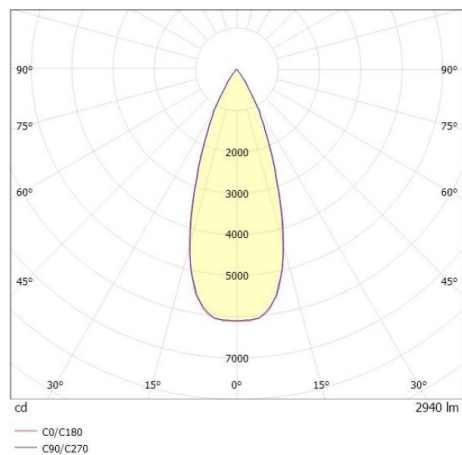

TRAIL

610-1300031149550

TRAIL MOVA M MOUNTING RAIL LIGHT INSERT made of aluminium, white, similar to RAL 9016, decor white, high-efficiently vacuum deposited aluminium reflector without safety glass beam asymmetric, light output direct, swiveling 350, tilting 90, with converter, max. 700mA, dimmability: not dimmable, through wiring 7-polig, adapter/ceiling base white, IP20

DRAWING

TECHNICAL DETAILS

System perform. [W]	27
Bulb type	LED
Luminous flux [lm]	2940
Current sec. [mA]	700
Colour temp. [K]	3000K
CRI	PREMIUM>90
Optics	aluminium reflector without protection glass
Designer	INHOUSE
Converter	with converter
Dimming	not dimmable
Light output	direct
Beam angle [°]	asymmetrisch
Voltage [V]	220-240V 50/60Hz
Through wiring	7-polig
Material	aluminium
Length [mm]	564,9
Height [mm]	156
Diameter [mm]	82
IP protection class	IP20
Voltage class	protection cl. I
Net weight [kg]	0,94
Colour lamp	white
RAL	9016
Colour adapter/ceiling base	white
Colour decor	white
EAN-Number	9010870131743
Lifetime [h]	L80 B10 50 000
Energy efficiency cl.	E
No. of luminaires B16A	34

LIGHT DISTRIBUTION CURVE

The values are rated values. Power and luminous flux are initially subject to a tolerance of +/- 10%. Colour temperature tolerance: +/- 150 K. The values apply to an ambient temperature of 25°C unless otherwise specified.