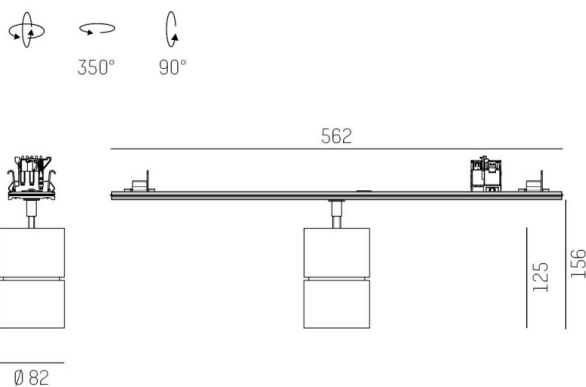

TRAIL

610-1300031149550

TRAIL MOVA M MOUNTING RAIL LIGHT INSERT made of aluminium, white, similar to RAL 9016, decor white, high-efficiently vacuum deposited aluminium reflector without safety glass beam asymmetric, light output direct, swiveling 350, tilting 90, with converter, max. 700mA, dimmability: not dimmable, through wiring 7-polig, adapter/ceiling base white, IP20

DRAWING

TECHNICAL DETAILS

System perform. [W]	27
Bulb type	LED
Luminous flux [lm]	2940
Current sec. [mA]	700
Colour temp. [K]	3000K
CRI	PREMIUM>90
Optics	aluminium reflector without protection glass
Designer	INHOUSE
Converter	with converter
Dimming	not dimmable
Light output	direct
Beam angle [°]	asymmetrisch
Voltage [V]	220-240V 50/60Hz
Through wiring	7-polig
Material	aluminium
Length [mm]	564,9
Height [mm]	156
Diameter [mm]	82
IP protection class	IP20
Voltage class	protection cl. I
Net weight [kg]	0,94
Colour lamp	white
RAL	9016
Colour adapter/ceiling base	white
Colour decor	white
EAN-Number	9010870131743
Lifetime [h]	L80 B10 50 000
Energy efficiency cl.	E
No. of luminaires B16A	34

LIGHT DISTRIBUTION CURVE

The values are rated values. Power and luminous flux are initially subject to a tolerance of +/- 10%. Colour temperature tolerance: +/- 150 K. The values apply to an ambient temperature of 25°C unless otherwise specified.