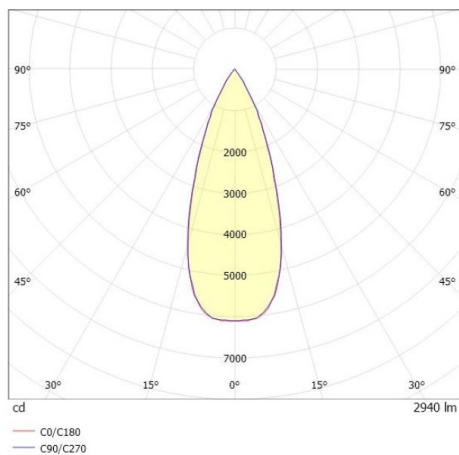

TRAIL

610-130003114955d

TRAIL MOVA M MOUNTING RAIL LIGHT INSERT made of aluminium, white, similar to RAL 9016, decor white, high-efficiently vacuum deposited aluminium reflector without safety glass beam asymmetric, light output direct, swiveling 350, tilting 90, with converter, max. 700mA, dimmability: DALI, through wiring 7-polig, adapter/ceiling base white, IP20

DRAWING

TECHNICAL DETAILS

System perform. [W]	27
Bulb type	LED
Luminous flux [lm]	2940
Current sec. [mA]	700
Colour temp. [K]	3000K
CRI	PREMIUM>90
Optics	aluminium reflector without protection glass
Designer	INHOUSE
Converter	with converter
Light output	direct
Beam angle [°]	asymmetrisch
Voltage [V]	220-240V 50/60Hz
Through wiring	7-polig
Material	aluminium
Length [mm]	564,9
Height [mm]	156
Diameter [mm]	82
IP protection class	IP20
Voltage class	protection cl. I
Net weight [kg]	0,96
Colour lamp	white
RAL	9016
Colour adapter/ceiling base	white
Colour decor	white
EAN-Number	9010870131736
Lifetime [h]	L80 B10 50 000
Energy efficiency cl.	E
No. of luminaires B16A	50

LIGHT DISTRIBUTION CURVE

The values are rated values. Power and luminous flux are initially subject to a tolerance of +/- 10%. Colour temperature tolerance: +/- 150 K. The values apply to an ambient temperature of 25°C unless otherwise specified.