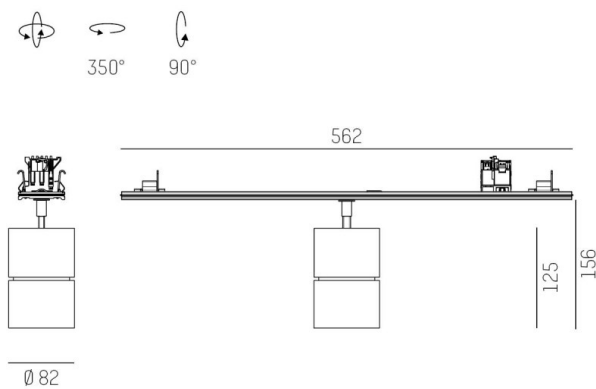

TRAIL

610-130003114955d

TRAIL MOVA M MOUNTING RAIL LIGHT INSERT made of aluminium, white, similar to RAL 9016, decor white, high-efficiently vacuum deposited aluminium reflector without safety glass beam asymmetric, light output direct, swiveling 350, tilting 90, with converter, max. 700mA, dimmability: DALI, through wiring 7-polig, adapter/ceiling base white, IP20

DRAWING

TECHNICAL DETAILS

System perform. [W]	27
Bulb type	LED
Luminous flux [lm]	2940
Current sec. [mA]	700
Colour temp. [K]	3000K
CRI	PREMIUM>90
Optics	aluminium reflector without protection glass
Designer	INHOUSE
Converter	with converter
Light output	direct
Beam angle [°]	asymmetrisch
Voltage [V]	220-240V 50/60Hz
Through wiring	7-polig
Material	aluminium
Length [mm]	564,9
Height [mm]	156
Diameter [mm]	82
IP protection class	IP20
Voltage class	protection cl. I
Net weight [kg]	0,96
Colour lamp	white
RAL	9016
Colour adapter/ceiling base	white
Colour decor	white
EAN-Number	9010870131736
Lifetime [h]	L80 B10 50 000
Energy efficiency cl.	E
No. of luminaires B16A	50

LIGHT DISTRIBUTION CURVE

The values are rated values. Power and luminous flux are initially subject to a tolerance of +/- 10%. Colour temperature tolerance: +/- 150 K. The values apply to an ambient temperature of 25°C unless otherwise specified.