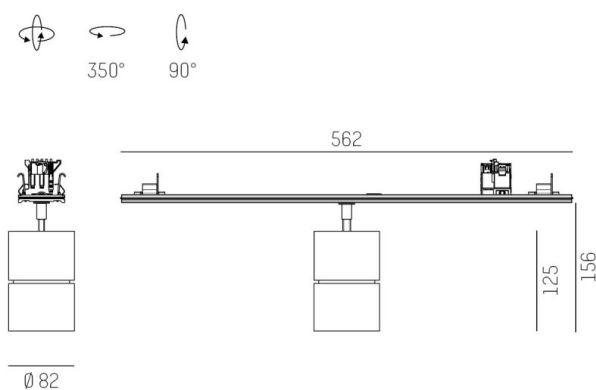

TRAIL

610-1300031149660

TRAIL MOVA M MOUNTING RAIL LIGHT INSERT made of aluminium, black, similar to RAL 9005, decor black, high-efficiently vacuum deposited aluminium reflector without safety glass beam asymmetric, light output direct, swiveling 350, tilting 90, with converter, max. 700mA, dimmability: not dimmable, through wiring 7-polig, adapter/ceiling base black, IP20

DRAWING

TECHNICAL DETAILS

System perform. [W]	27
Bulb type	LED
Luminous flux [lm]	2940
Current sec. [mA]	700
Colour temp. [K]	3000K
CRI	PREMIUM>90
Optics	aluminium reflector without protection glass
Designer	INHOUSE
Converter	with converter
Dimming	not dimmable
Light output	direct
Beam angle [°]	asymmetrisch
Voltage [V]	220-240V 50/60Hz
Through wiring	7-polig
Material	aluminium
Length [mm]	564,9
Height [mm]	156
Diameter [mm]	82
IP protection class	IP20
Voltage class	protection cl. I
Net weight [kg]	0,94
Colour lamp	black
RAL	9005
Colour adapter/ceiling base	black
Colour decor	black
EAN-Number	9010870131767
Lifetime [h]	L80 B10 50 000
Energy efficiency cl.	E
No. of luminaires B16A	34

LIGHT DISTRIBUTION CURVE

The values are rated values. Power and luminous flux are initially subject to a tolerance of +/- 10%. Colour temperature tolerance: +/- 150 K. The values apply to an ambient temperature of 25°C unless otherwise specified.