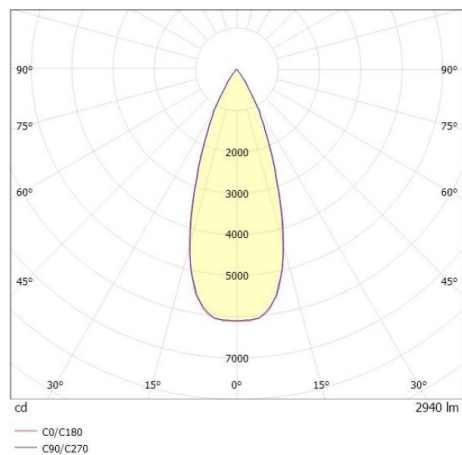

TRAIL

610-1300031149660

TRAIL MOVA M MOUNTING RAIL LIGHT INSERT made of aluminium, black, similar to RAL 9005, decor black, high-efficiently vacuum deposited aluminium reflector without safety glass beam asymmetric, light output direct, swiveling 350, tilting 90, with converter, max. 700mA, dimmability: not dimmable, through wiring 7-polig, adapter/ceiling base black, IP20

DRAWING

TECHNICAL DETAILS

System perform. [W]	27
Bulb type	LED
Luminous flux [lm]	2940
Current sec. [mA]	700
Colour temp. [K]	3000K
CRI	PREMIUM>90
Optics	aluminium reflector without protection glass
Designer	INHOUSE
Converter	with converter
Dimming	not dimmable
Light output	direct
Beam angle [°]	asymmetrisch
Voltage [V]	220-240V 50/60Hz
Through wiring	7-polig
Material	aluminium
Length [mm]	564,9
Height [mm]	156
Diameter [mm]	82
IP protection class	IP20
Voltage class	protection cl. I
Net weight [kg]	0,94
Colour lamp	black
RAL	9005
Colour adapter/ceiling base	black
Colour decor	black
EAN-Number	9010870131767
Lifetime [h]	L80 B10 50 000
Energy efficiency cl.	E
No. of luminaires B16A	34

LIGHT DISTRIBUTION CURVE

The values are rated values. Power and luminous flux are initially subject to a tolerance of +/- 10%. Colour temperature tolerance: +/- 150 K. The values apply to an ambient temperature of 25°C unless otherwise specified.