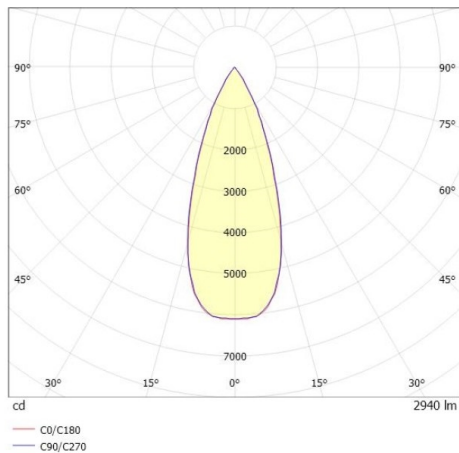

TRAIL

610-130003114966d

TRAIL MOVA M MOUNTING RAIL LIGHT INSERT made of aluminium, black, similar to RAL 9005, decor black, high-efficiently vacuum deposited aluminium reflector without safety glass beam asymmetric, light output direct, swiveling 350, tilting 90, with converter, max. 700mA, dimmability: DALI, through wiring 7-polig, adapter/ceiling base black, IP20

DRAWING

TECHNICAL DETAILS

System perform. [W]	27
Bulb type	LED
Luminous flux [lm]	2940
Current sec. [mA]	700
Colour temp. [K]	3000K
CRI	PREMIUM>90
Optics	aluminium reflector without protection glass
Designer	INHOUSE
Converter	with converter
Light output	direct
Beam angle [°]	asymmetrisch
Voltage [V]	220-240V 50/60Hz
Through wiring	7-polig
Material	aluminium
Length [mm]	564,9
Height [mm]	156
Diameter [mm]	82
IP protection class	IP20
Voltage class	protection cl. I
Net weight [kg]	0,96
Colour lamp	black
RAL	9005
Colour adapter/ceiling base	black
Colour decor	black
EAN-Number	9010870131750
Lifetime [h]	L80 B10 50 000
Energy efficiency cl.	E
No. of luminaires B16A	50

LIGHT DISTRIBUTION CURVE

The values are rated values. Power and luminous flux are initially subject to a tolerance of +/- 10%. Colour temperature tolerance: +/- 150 K. The values apply to an ambient temperature of 25°C unless otherwise specified.