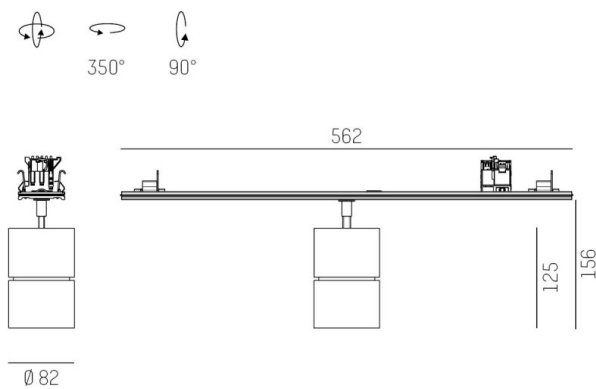

TRAIL

610-130003114966d

TRAIL MOVA M MOUNTING RAIL LIGHT INSERT made of aluminium, black, similar to RAL 9005, decor black, high-efficiently vacuum deposited aluminium reflector without safety glass beam asymmetric, light output direct, swiveling 350, tilting 90, with converter, max. 700mA, dimmability: DALI, through wiring 7-polig, adapter/ceiling base black, IP20

DRAWING

TECHNICAL DETAILS

System perform. [W]	27
Bulb type	LED
Luminous flux [lm]	2940
Current sec. [mA]	700
Colour temp. [K]	3000K
CRI	PREMIUM>90
Optics	aluminium reflector without protection glass
Designer	INHOUSE
Converter	with converter
Light output	direct
Beam angle [°]	asymmetrisch
Voltage [V]	220-240V 50/60Hz
Through wiring	7-polig
Material	aluminium
Length [mm]	564,9
Height [mm]	156
Diameter [mm]	82
IP protection class	IP20
Voltage class	protection cl. I
Net weight [kg]	0,96
Colour lamp	black
RAL	9005
Colour adapter/ceiling base	black
Colour decor	black
EAN-Number	9010870131750
Lifetime [h]	L80 B10 50 000
Energy efficiency cl.	E
No. of luminaires B16A	50

LIGHT DISTRIBUTION CURVE

The values are rated values. Power and luminous flux are initially subject to a tolerance of +/- 10%. Colour temperature tolerance: +/- 150 K. The values apply to an ambient temperature of 25°C unless otherwise specified.