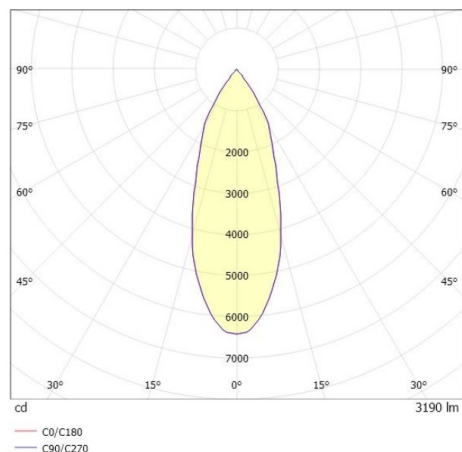

TRAIL

610-1300031324440

TRAIL MOVA M MOUNTING RAIL LIGHT INSERT made of aluminium, grey, similar to RAL 9006, decor grey, high-efficiently vacuum deposited aluminium reflector without safety glass beam 40°, light output direct, swiveling 350, tilting 90, with converter, max. 700mA, dimmability: not dimmable, through wiring 7-polig, adapter/ceiling base grey, IP20

DRAWING

TECHNICAL DETAILS

System perform. [W]	27
Bulb type	LED
Luminous flux [lm]	3190
Current sec. [mA]	700
Colour temp. [K]	4000K
CRI	>90
Optics	aluminium reflector without protection glass
Designer	INHOUSE
Converter	with converter
Dimming	not dimmable
Light output	direct
Beam angle [°]	40°
Voltage [V]	220-240V 50/60Hz
Through wiring	7-polig
Material	aluminium
Length [mm]	564,9
Height [mm]	156
Diameter [mm]	82
IP protection class	IP20
Voltage class	protection cl. I
Net weight [kg]	0,95
Colour lamp	grey
RAL	9006
Colour adapter/ceiling base	grey
Colour decor	grey
EAN-Number	9010870132382
Lifetime [h]	L80 B10 50 000
Energy efficiency cl.	D
No. of luminaires B16A	34

LIGHT DISTRIBUTION CURVE

The values are rated values. Power and luminous flux are initially subject to a tolerance of +/- 10%. Colour temperature tolerance: +/- 150 K. The values apply to an ambient temperature of 25°C unless otherwise specified.