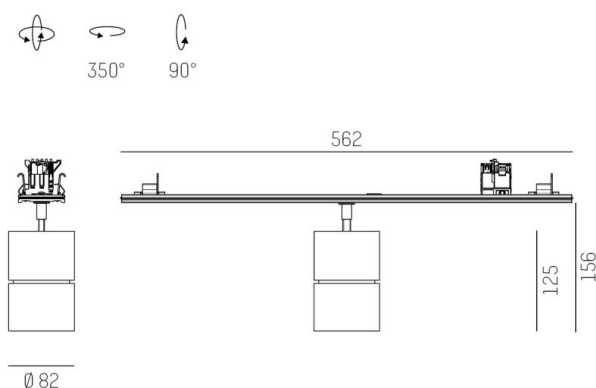

TRAIL

610-1300031324440

TRAIL MOVA M MOUNTING RAIL LIGHT INSERT made of aluminium, grey, similar to RAL 9006, decor grey, high-efficiently vacuum deposited aluminium reflector without safety glass beam 40°, light output direct, swiveling 350, tilting 90, with converter, max. 700mA, dimmability: not dimmable, through wiring 7-polig, adapter/ceiling base grey, IP20

DRAWING

TECHNICAL DETAILS

System perform. [W]	27
Bulb type	LED
Luminous flux [lm]	3190
Current sec. [mA]	700
Colour temp. [K]	4000K
CRI	>90
Optics	aluminium reflector without protection glass
Designer	INHOUSE
Converter	with converter
Dimming	not dimmable
Light output	direct
Beam angle [°]	40°
Voltage [V]	220-240V 50/60Hz
Through wiring	7-polig
Material	aluminium
Length [mm]	564,9
Height [mm]	156
Diameter [mm]	82
IP protection class	IP20
Voltage class	protection cl. I
Net weight [kg]	0,95
Colour lamp	grey
RAL	9006
Colour adapter/ceiling base	grey
Colour decor	grey
EAN-Number	9010870132382
Lifetime [h]	L80 B10 50 000
Energy efficiency cl.	D
No. of luminaires B16A	34

LIGHT DISTRIBUTION CURVE

The values are rated values. Power and luminous flux are initially subject to a tolerance of +/- 10%. Colour temperature tolerance: +/- 150 K. The values apply to an ambient temperature of 25°C unless otherwise specified.