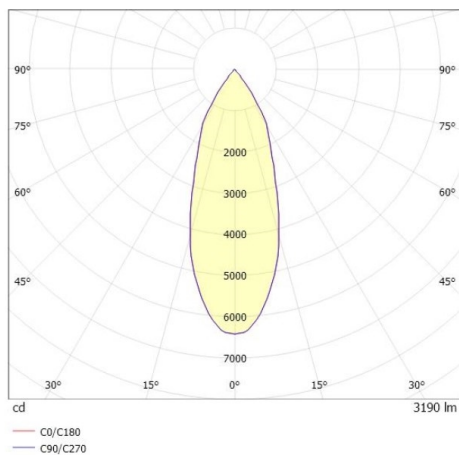

TRAIL

610-130003132444d

TRAIL MOVA M MOUNTING RAIL LIGHT INSERT made of aluminium, grey, similar to RAL 9006, decor grey, high-efficiently vacuum deposited aluminium reflector without safety glass beam 40°, light output direct, swiveling 350°, tilting 90°, with converter, max. 700mA, dimmability: DALI, through wiring 7-polig, adapter/ceiling base grey, IP20

DRAWING

TECHNICAL DETAILS

System perform. [W]	27
Bulb type	LED
Luminous flux [lm]	3190
Current sec. [mA]	700
Colour temp. [K]	4000K
CRI	>90
Optics	aluminium reflector without protection glass
Designer	INHOUSE
Converter	with converter
Light output	direct
Beam angle [°]	40°
Voltage [V]	220-240V 50/60Hz
Through wiring	7-polig
Material	aluminium
Length [mm]	564,9
Height [mm]	156
Diameter [mm]	82
IP protection class	IP20
Voltage class	protection cl. I
Net weight [kg]	0,97
Colour lamp	grey
RAL	9006
Colour adapter/ceiling base	grey
Colour decor	grey
EAN-Number	9010870132375
Lifetime [h]	L80 B10 50 000
Energy efficiency cl.	D
No. of luminaires B16A	50

LIGHT DISTRIBUTION CURVE

The values are rated values. Power and luminous flux are initially subject to a tolerance of +/- 10%. Colour temperature tolerance: +/- 150 K. The values apply to an ambient temperature of 25°C unless otherwise specified.