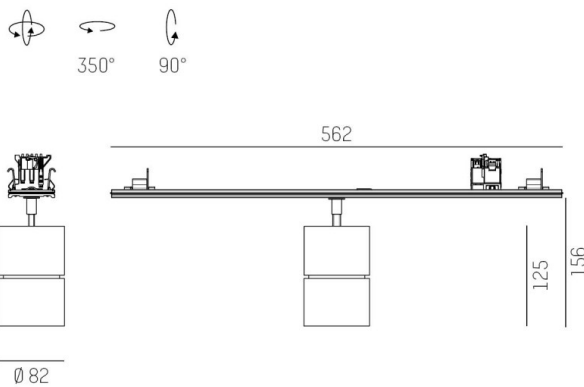

TRAIL

610-130003132444d

TRAIL MOVA M MOUNTING RAIL LIGHT INSERT made of aluminium, grey, similar to RAL 9006, decor grey, high-efficiently vacuum deposited aluminium reflector without safety glass beam 40°, light output direct, swiveling 350°, tilting 90°, with converter, max. 700mA, dimmability: DALI, through wiring 7-polig, adapter/ceiling base grey, IP20

DRAWING

TECHNICAL DETAILS

System perform. [W]	27
Bulb type	LED
Luminous flux [lm]	3190
Current sec. [mA]	700
Colour temp. [K]	4000K
CRI	>90
Optics	aluminium reflector without protection glass
Designer	INHOUSE
Converter	with converter
Light output	direct
Beam angle [°]	40°
Voltage [V]	220-240V 50/60Hz
Through wiring	7-polig
Material	aluminium
Length [mm]	564,9
Height [mm]	156
Diameter [mm]	82
IP protection class	IP20
Voltage class	protection cl. I
Net weight [kg]	0,97
Colour lamp	grey
RAL	9006
Colour adapter/ceiling base	grey
Colour decor	grey
EAN-Number	9010870132375
Lifetime [h]	L80 B10 50 000
Energy efficiency cl.	D
No. of luminaires B16A	50

LIGHT DISTRIBUTION CURVE

The values are rated values. Power and luminous flux are initially subject to a tolerance of +/- 10%. Colour temperature tolerance: +/- 150 K. The values apply to an ambient temperature of 25°C unless otherwise specified.