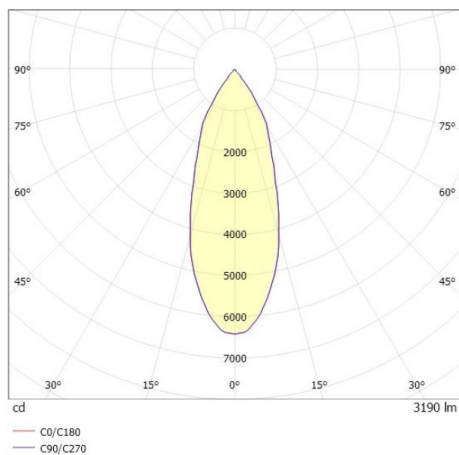

TRAIL

610-1300031324550

TRAIL MOVA M MOUNTING RAIL LIGHT INSERT made of aluminium, white, similar to RAL 9016, decor white, high-efficiently vacuum deposited aluminium reflector without safety glass beam 40°, light output direct, swiveling 350, tilting 90, with converter, max. 700mA, dimmability: not dimmable, through wiring 7-polig, adapter/ceiling base white, IP20

DRAWING

TECHNICAL DETAILS

System perform. [W]	27
Bulb type	LED
Luminous flux [lm]	3190
Current sec. [mA]	700
Colour temp. [K]	4000K
CRI	>90
Optics	aluminium reflector without protection glass
Designer	INHOUSE
Converter	with converter
Dimming	not dimmable
Light output	direct
Beam angle [°]	40°
Voltage [V]	220-240V 50/60Hz
Through wiring	7-polig
Material	aluminium
Length [mm]	564,9
Height [mm]	156
Diameter [mm]	82
IP protection class	IP20
Voltage class	protection cl. I
Net weight [kg]	0,94
Colour lamp	white
RAL	9016
Colour adapter/ceiling base	white
Colour decor	white
EAN-Number	9010870132405
Lifetime [h]	L80 B10 50 000
Energy efficiency cl.	D
No. of luminaires B16A	34

LIGHT DISTRIBUTION CURVE

The values are rated values. Power and luminous flux are initially subject to a tolerance of +/- 10%. Colour temperature tolerance: +/- 150 K. The values apply to an ambient temperature of 25°C unless otherwise specified.