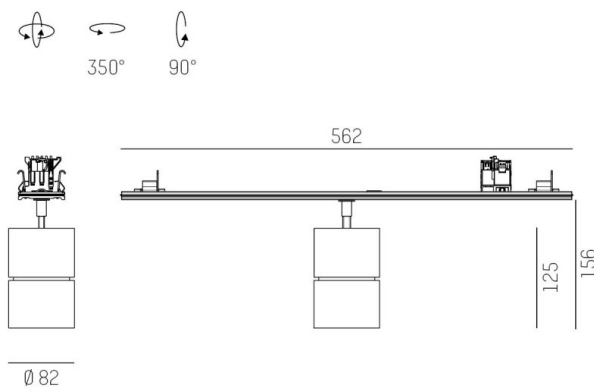

TRAIL

610-1300031324550

TRAIL MOVA M MOUNTING RAIL LIGHT INSERT made of aluminium, white, similar to RAL 9016, decor white, high-efficiently vacuum deposited aluminium reflector without safety glass beam 40°, light output direct, swiveling 350, tilting 90, with converter, max. 700mA, dimmability: not dimmable, through wiring 7-polig, adapter/ceiling base white, IP20

DRAWING

TECHNICAL DETAILS

System perform. [W]	27
Bulb type	LED
Luminous flux [lm]	3190
Current sec. [mA]	700
Colour temp. [K]	4000K
CRI	>90
Optics	aluminium reflector without protection glass
Designer	INHOUSE
Converter	with converter
Dimming	not dimmable
Light output	direct
Beam angle [°]	40°
Voltage [V]	220-240V 50/60Hz
Through wiring	7-polig
Material	aluminium
Length [mm]	564,9
Height [mm]	156
Diameter [mm]	82
IP protection class	IP20
Voltage class	protection cl. I
Net weight [kg]	0,94
Colour lamp	white
RAL	9016
Colour adapter/ceiling base	white
Colour decor	white
EAN-Number	9010870132405
Lifetime [h]	L80 B10 50 000
Energy efficiency cl.	D
No. of luminaires B16A	34

LIGHT DISTRIBUTION CURVE

The values are rated values. Power and luminous flux are initially subject to a tolerance of +/- 10%. Colour temperature tolerance: +/- 150 K. The values apply to an ambient temperature of 25°C unless otherwise specified.