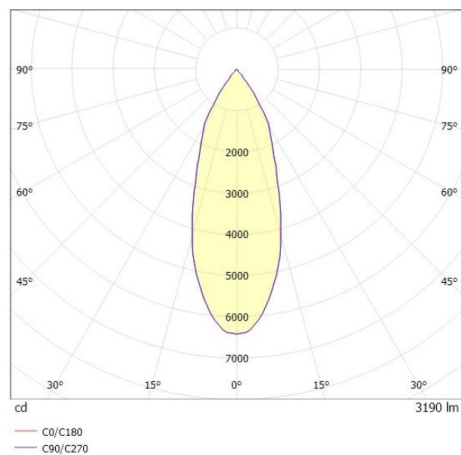

TRAIL

610-1300031324660

TRAIL MOVA M MOUNTING RAIL LIGHT INSERT made of aluminium, black, similar to RAL 9005, decor black, high-efficiently vacuum deposited aluminium reflector without safety glass beam 40°, light output direct, swiveling 350, tilting 90, with converter, max. 700mA, dimmability: not dimmable, through wiring 7-polig, adapter/ceiling base black, IP20

DRAWING

TECHNICAL DETAILS

System perform. [W]	27
Bulb type	LED
Luminous flux [lm]	3190
Current sec. [mA]	700
Colour temp. [K]	4000K
CRI	>90
Optics	aluminium reflector without protection glass
Designer	INHOUSE
Converter	with converter
Dimming	not dimmable
Light output	direct
Beam angle [°]	40°
Voltage [V]	220-240V 50/60Hz
Through wiring	7-polig
Material	aluminium
Length [mm]	564,9
Height [mm]	156
Diameter [mm]	82
IP protection class	IP20
Voltage class	protection cl. I
Net weight [kg]	0,94
Colour lamp	black
RAL	9005
Colour adapter/ceiling base	black
Colour decor	black
EAN-Number	9010870132429
Lifetime [h]	L80 B10 50 000
Energy efficiency cl.	D
No. of luminaires B16A	34

LIGHT DISTRIBUTION CURVE

The values are rated values. Power and luminous flux are initially subject to a tolerance of +/- 10%. Colour temperature tolerance: +/- 150 K. The values apply to an ambient temperature of 25°C unless otherwise specified.