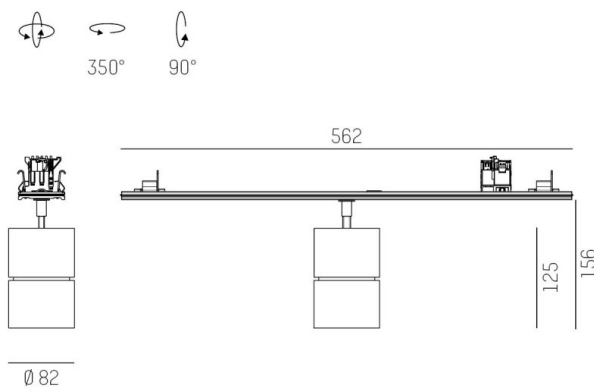

TRAIL

610-1300031324660

TRAIL MOVA M MOUNTING RAIL LIGHT INSERT made of aluminium, black, similar to RAL 9005, decor black, high-efficiently vacuum deposited aluminium reflector without safety glass beam 40°, light output direct, swiveling 350, tilting 90, with converter, max. 700mA, dimmability: not dimmable, through wiring 7-polig, adapter/ceiling base black, IP20

DRAWING

TECHNICAL DETAILS

System perform. [W]	27
Bulb type	LED
Luminous flux [lm]	3190
Current sec. [mA]	700
Colour temp. [K]	4000K
CRI	>90
Optics	aluminium reflector without protection glass
Designer	INHOUSE
Converter	with converter
Dimming	not dimmable
Light output	direct
Beam angle [°]	40°
Voltage [V]	220-240V 50/60Hz
Through wiring	7-polig
Material	aluminium
Length [mm]	564,9
Height [mm]	156
Diameter [mm]	82
IP protection class	IP20
Voltage class	protection cl. I
Net weight [kg]	0,94
Colour lamp	black
RAL	9005
Colour adapter/ceiling base	black
Colour decor	black
EAN-Number	9010870132429
Lifetime [h]	L80 B10 50 000
Energy efficiency cl.	D
No. of luminaires B16A	34

LIGHT DISTRIBUTION CURVE

The values are rated values. Power and luminous flux are initially subject to a tolerance of +/- 10%. Colour temperature tolerance: +/- 150 K. The values apply to an ambient temperature of 25°C unless otherwise specified.