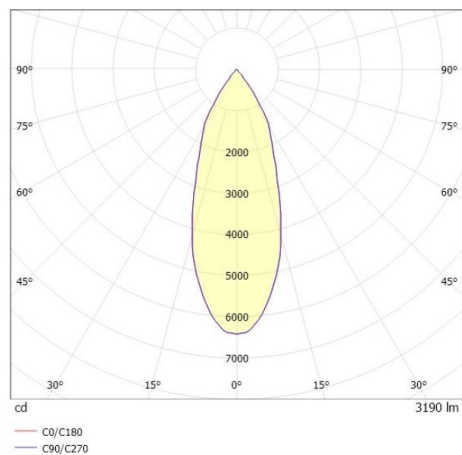

TRAIL

610-130003132466d

TRAIL MOVA M MOUNTING RAIL LIGHT INSERT made of aluminium, black, similar to RAL 9005, decor black, high-efficiently vacuum deposited aluminium reflector without safety glass beam 40°, light output direct, swiveling 350, tilting 90, with converter, max. 700mA, dimmability: DALI, through wiring 7-polig, adapter/ceiling base black, IP20

DRAWING

TECHNICAL DETAILS

System perform. [W]	27
Bulb type	LED
Luminous flux [lm]	3190
Current sec. [mA]	700
Colour temp. [K]	4000K
CRI	>90
Optics	aluminium reflector without protection glass
Designer	INHOUSE
Converter	with converter
Light output	direct
Beam angle [°]	40°
Voltage [V]	220-240V 50/60Hz
Through wiring	7-polig
Material	aluminium
Length [mm]	564,9
Height [mm]	156
Diameter [mm]	82
IP protection class	IP20
Voltage class	protection cl. I
Net weight [kg]	0,96
Colour lamp	black
RAL	9005
Colour adapter/ceiling base	black
Colour decor	black
EAN-Number	9010870132412
Lifetime [h]	L80 B10 50 000
Energy efficiency cl.	D
No. of luminaires B16A	50

LIGHT DISTRIBUTION CURVE

The values are rated values. Power and luminous flux are initially subject to a tolerance of +/- 10%. Colour temperature tolerance: +/- 150 K. The values apply to an ambient temperature of 25°C unless otherwise specified.