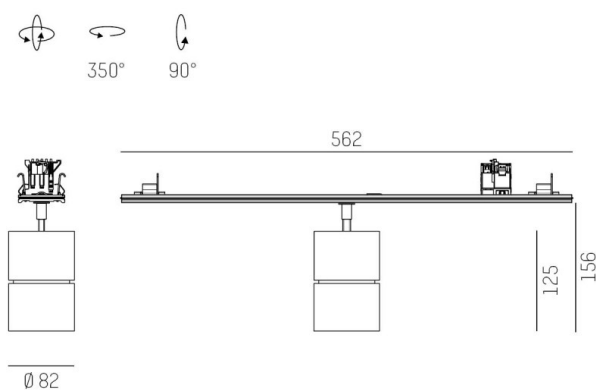

TRAIL

610-130003132466d

TRAIL MOVA M MOUNTING RAIL LIGHT INSERT made of aluminium, black, similar to RAL 9005, decor black, high-efficiently vacuum deposited aluminium reflector without safety glass beam 40°, light output direct, swiveling 350, tilting 90, with converter, max. 700mA, dimmability: DALI, through wiring 7-polig, adapter/ceiling base black, IP20

DRAWING

TECHNICAL DETAILS

System perform. [W]	27
Bulb type	LED
Luminous flux [lm]	3190
Current sec. [mA]	700
Colour temp. [K]	4000K
CRI	>90
Optics	aluminium reflector without protection glass
Designer	INHOUSE
Converter	with converter
Light output	direct
Beam angle [°]	40°
Voltage [V]	220-240V 50/60Hz
Through wiring	7-polig
Material	aluminium
Length [mm]	564,9
Height [mm]	156
Diameter [mm]	82
IP protection class	IP20
Voltage class	protection cl. I
Net weight [kg]	0,96
Colour lamp	black
RAL	9005
Colour adapter/ceiling base	black
Colour decor	black
EAN-Number	9010870132412
Lifetime [h]	L80 B10 50 000
Energy efficiency cl.	D
No. of luminaires B16A	50

LIGHT DISTRIBUTION CURVE

The values are rated values. Power and luminous flux are initially subject to a tolerance of +/- 10%. Colour temperature tolerance: +/- 150 K. The values apply to an ambient temperature of 25°C unless otherwise specified.