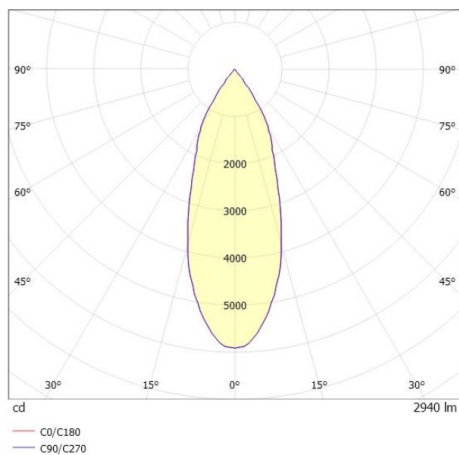

TRAIL

610-130003134744d

TRAIL MOVA M MOUNTING RAIL LIGHT INSERT made of aluminium, grey, similar to RAL 9006, decor grey, high-efficiently vacuum deposited aluminium reflector without safety glass beam 40°, light output direct, swiveling 350, tilting 90, with converter, max. 700mA, dimmability: DALI, through wiring 7-polig, adapter/ceiling base grey, IP20

DRAWING

TECHNICAL DETAILS

System perform. [W]	27
Bulb type	LED
Luminous flux [lm]	2940
Current sec. [mA]	700
Colour temp. [K]	3500K
CRI	PREMIUM>90
Optics	aluminium reflector without protection glass
Designer	INHOUSE
Converter	with converter
Light output	direct
Beam angle [°]	40°
Voltage [V]	220-240V 50/60Hz
Through wiring	7-polig
Material	aluminium
Length [mm]	564,9
Height [mm]	156
Diameter [mm]	82
IP protection class	IP20
Voltage class	protection cl. I
Net weight [kg]	0,97
Colour lamp	grey
RAL	9006
Colour adapter/ceiling base	grey
Colour decor	grey
EAN-Number	9010870131170
Lifetime [h]	L80 B10 50 000
Energy efficiency cl.	E
No. of luminaires B16A	50

LIGHT DISTRIBUTION CURVE

The values are rated values. Power and luminous flux are initially subject to a tolerance of +/- 10%. Colour temperature tolerance: +/- 150 K. The values apply to an ambient temperature of 25°C unless otherwise specified.