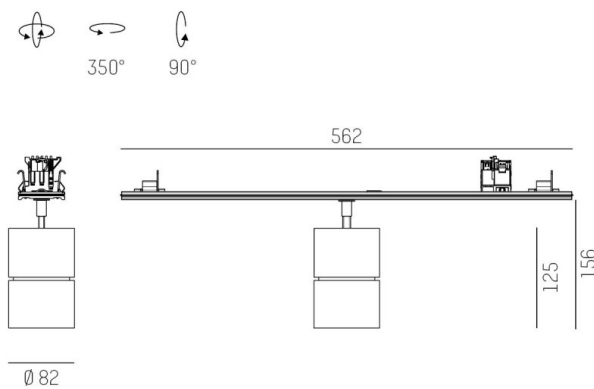

TRAIL

610-130003134744d

TRAIL MOVA M MOUNTING RAIL LIGHT INSERT made of aluminium, grey, similar to RAL 9006, decor grey, high-efficiently vacuum deposited aluminium reflector without safety glass beam 40°, light output direct, swiveling 350, tilting 90, with converter, max. 700mA, dimmability: DALI, through wiring 7-polig, adapter/ceiling base grey, IP20

DRAWING

TECHNICAL DETAILS

System perform. [W]	27
Bulb type	LED
Luminous flux [lm]	2940
Current sec. [mA]	700
Colour temp. [K]	3500K
CRI	PREMIUM>90
Optics	aluminium reflector without protection glass
Designer	INHOUSE
Converter	with converter
Light output	direct
Beam angle [°]	40°
Voltage [V]	220-240V 50/60Hz
Through wiring	7-polig
Material	aluminium
Length [mm]	564,9
Height [mm]	156
Diameter [mm]	82
IP protection class	IP20
Voltage class	protection cl. I
Net weight [kg]	0,97
Colour lamp	grey
RAL	9006
Colour adapter/ceiling base	grey
Colour decor	grey
EAN-Number	9010870131170
Lifetime [h]	L80 B10 50 000
Energy efficiency cl.	E
No. of luminaires B16A	50

LIGHT DISTRIBUTION CURVE

The values are rated values. Power and luminous flux are initially subject to a tolerance of +/- 10%. Colour temperature tolerance: +/- 150 K. The values apply to an ambient temperature of 25°C unless otherwise specified.