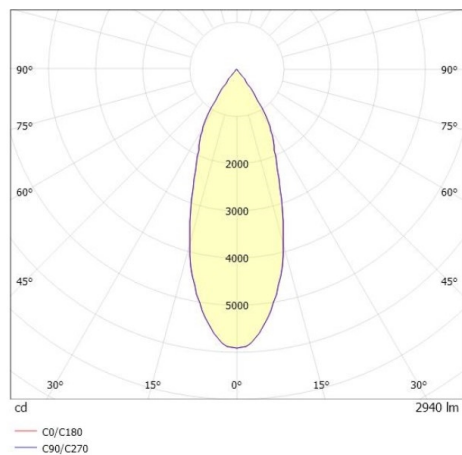

TRAIL

610-1300031347550

TRAIL MOVA M MOUNTING RAIL LIGHT INSERT made of aluminium, white, similar to RAL 9016, decor white, high-efficiently vacuum deposited aluminium reflector without safety glass beam 40°, light output direct, swiveling 350, tilting 90, with converter, max. 700mA, dimmability: not dimmable, through wiring 7-polig, adapter/ceiling base white, IP20

DRAWING

TECHNICAL DETAILS

System perform. [W]	27
Bulb type	LED
Luminous flux [lm]	2940
Current sec. [mA]	700
Colour temp. [K]	3500K
CRI	PREMIUM>90
Optics	aluminium reflector without protection glass
Designer	INHOUSE
Converter	with converter
Dimming	not dimmable
Light output	direct
Beam angle [°]	40°
Voltage [V]	220-240V 50/60Hz
Through wiring	7-polig
Material	aluminium
Length [mm]	564,9
Height [mm]	156
Diameter [mm]	82
IP protection class	IP20
Voltage class	protection cl. I
Net weight [kg]	0,94
Colour lamp	white
RAL	9016
Colour adapter/ceiling base	white
Colour decor	white
EAN-Number	9010870131200
Lifetime [h]	L80 B10 50 000
Energy efficiency cl.	E
No. of luminaires B16A	34

LIGHT DISTRIBUTION CURVE

The values are rated values. Power and luminous flux are initially subject to a tolerance of +/- 10%. Colour temperature tolerance: +/- 150 K. The values apply to an ambient temperature of 25°C unless otherwise specified.