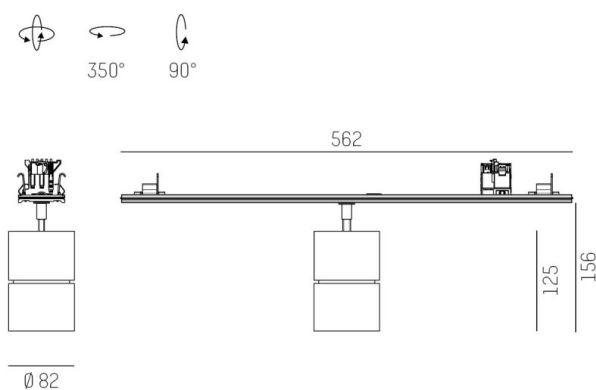

TRAIL

610-1300031347550

TRAIL MOVA M MOUNTING RAIL LIGHT INSERT made of aluminium, white, similar to RAL 9016, decor white, high-efficiently vacuum deposited aluminium reflector without safety glass beam 40°, light output direct, swiveling 350, tilting 90, with converter, max. 700mA, dimmability: not dimmable, through wiring 7-polig, adapter/ceiling base white, IP20

DRAWING

TECHNICAL DETAILS

System perform. [W]	27
Bulb type	LED
Luminous flux [lm]	2940
Current sec. [mA]	700
Colour temp. [K]	3500K
CRI	PREMIUM>90
Optics	aluminium reflector without protection glass
Designer	INHOUSE
Converter	with converter
Dimming	not dimmable
Light output	direct
Beam angle [°]	40°
Voltage [V]	220-240V 50/60Hz
Through wiring	7-polig
Material	aluminium
Length [mm]	564,9
Height [mm]	156
Diameter [mm]	82
IP protection class	IP20
Voltage class	protection cl. I
Net weight [kg]	0,94
Colour lamp	white
RAL	9016
Colour adapter/ceiling base	white
Colour decor	white
EAN-Number	9010870131200
Lifetime [h]	L80 B10 50 000
Energy efficiency cl.	E
No. of luminaires B16A	34

LIGHT DISTRIBUTION CURVE

The values are rated values. Power and luminous flux are initially subject to a tolerance of +/- 10%. Colour temperature tolerance: +/- 150 K. The values apply to an ambient temperature of 25°C unless otherwise specified.