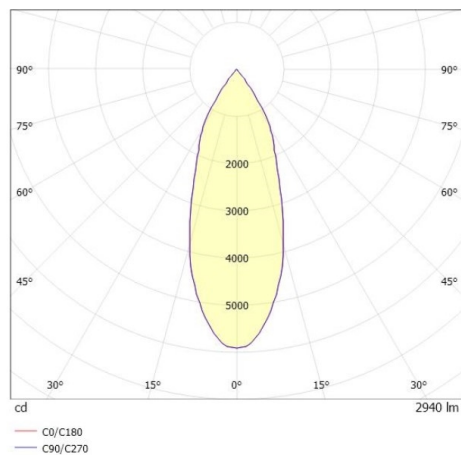

TRAIL

610-130003134755d

TRAIL MOVA M MOUNTING RAIL LIGHT INSERT made of aluminium, white, similar to RAL 9016, decor white, high-efficiently vacuum deposited aluminium reflector without safety glass beam 40°, light output direct, swiveling 350, tilting 90, with converter, max. 700mA, dimmability: DALI, through wiring 7-polig, adapter/ceiling base white, IP20

DRAWING

TECHNICAL DETAILS

System perform. [W]	27
Bulb type	LED
Luminous flux [lm]	2940
Current sec. [mA]	700
Colour temp. [K]	3500K
CRI	PREMIUM>90
Optics	aluminium reflector without protection glass
Designer	INHOUSE
Converter	with converter
Light output	direct
Beam angle [°]	40°
Voltage [V]	220-240V 50/60Hz
Through wiring	7-polig
Material	aluminium
Length [mm]	564,9
Height [mm]	156
Diameter [mm]	82
IP protection class	IP20
Voltage class	protection cl. I
Net weight [kg]	0,96
Colour lamp	white
RAL	9016
Colour adapter/ceiling base	white
Colour decor	white
EAN-Number	9010870131194
Lifetime [h]	L80 B10 50 000
Energy efficiency cl.	E
No. of luminaires B16A	50

LIGHT DISTRIBUTION CURVE

The values are rated values. Power and luminous flux are initially subject to a tolerance of +/- 10%. Colour temperature tolerance: +/- 150 K. The values apply to an ambient temperature of 25°C unless otherwise specified.