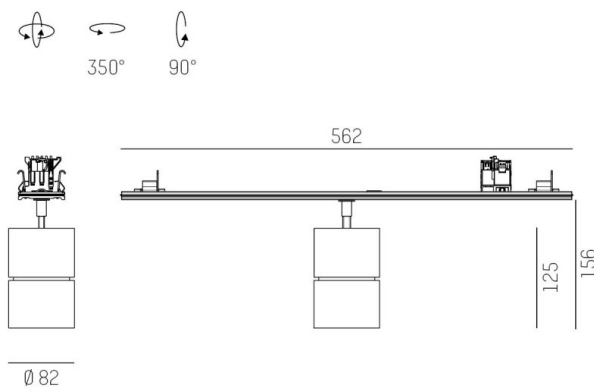

TRAIL

610-130003134755d

TRAIL MOVA M MOUNTING RAIL LIGHT INSERT made of aluminium, white, similar to RAL 9016, decor white, high-efficiently vacuum deposited aluminium reflector without safety glass beam 40°, light output direct, swiveling 350, tilting 90, with converter, max. 700mA, dimmability: DALI, through wiring 7-polig, adapter/ceiling base white, IP20

DRAWING

TECHNICAL DETAILS

System perform. [W]	27
Bulb type	LED
Luminous flux [lm]	2940
Current sec. [mA]	700
Colour temp. [K]	3500K
CRI	PREMIUM>90
Optics	aluminium reflector without protection glass
Designer	INHOUSE
Converter	with converter
Light output	direct
Beam angle [°]	40°
Voltage [V]	220-240V 50/60Hz
Through wiring	7-polig
Material	aluminium
Length [mm]	564,9
Height [mm]	156
Diameter [mm]	82
IP protection class	IP20
Voltage class	protection cl. I
Net weight [kg]	0,96
Colour lamp	white
RAL	9016
Colour adapter/ceiling base	white
Colour decor	white
EAN-Number	9010870131194
Lifetime [h]	L80 B10 50 000
Energy efficiency cl.	E
No. of luminaires B16A	50

LIGHT DISTRIBUTION CURVE

The values are rated values. Power and luminous flux are initially subject to a tolerance of +/- 10%. Colour temperature tolerance: +/- 150 K. The values apply to an ambient temperature of 25°C unless otherwise specified.