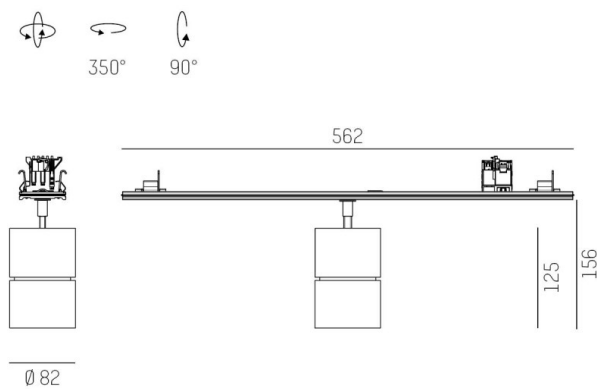

TRAIL

610-130003134766d

TRAIL MOVA M MOUNTING RAIL LIGHT INSERT made of aluminium, black, similar to RAL 9005, decor black, high-efficiently vacuum deposited aluminium reflector without safety glass beam 40°, light output direct, swiveling 350, tilting 90, with converter, max. 700mA, dimmability: DALI, through wiring 7-polig, adapter/ceiling base black, IP20

DRAWING

TECHNICAL DETAILS

System perform. [W]	27
Bulb type	LED
Luminous flux [lm]	2940
Current sec. [mA]	700
Colour temp. [K]	3500K
CRI	PREMIUM>90
Optics	aluminium reflector without protection glass
Designer	INHOUSE
Converter	with converter
Light output	direct
Beam angle [°]	40°
Voltage [V]	220-240V 50/60Hz
Through wiring	7-polig
Material	aluminium
Length [mm]	564,9
Height [mm]	156
Diameter [mm]	82
IP protection class	IP20
Voltage class	protection cl. I
Net weight [kg]	0,96
Colour lamp	black
RAL	9005
Colour adapter/ceiling base	black
Colour decor	black
EAN-Number	9010870131217
Lifetime [h]	L80 B10 50 000
Energy efficiency cl.	E
No. of luminaires B16A	50

LIGHT DISTRIBUTION CURVE

The values are rated values. Power and luminous flux are initially subject to a tolerance of +/- 10%. Colour temperature tolerance: +/- 150 K. The values apply to an ambient temperature of 25°C unless otherwise specified.