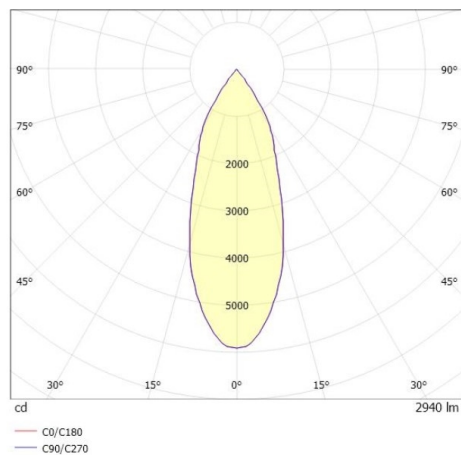

TRAIL

610-130003134766d

TRAIL MOVA M MOUNTING RAIL LIGHT INSERT made of aluminium, black, similar to RAL 9005, decor black, high-efficiently vacuum deposited aluminium reflector without safety glass beam 40°, light output direct, swiveling 350, tilting 90, with converter, max. 700mA, dimmability: DALI, through wiring 7-polig, adapter/ceiling base black, IP20

DRAWING

TECHNICAL DETAILS

System perform. [W]	27
Bulb type	LED
Luminous flux [lm]	2940
Current sec. [mA]	700
Colour temp. [K]	3500K
CRI	PREMIUM>90
Optics	aluminium reflector without protection glass
Designer	INHOUSE
Converter	with converter
Light output	direct
Beam angle [°]	40°
Voltage [V]	220-240V 50/60Hz
Through wiring	7-polig
Material	aluminium
Length [mm]	564,9
Height [mm]	156
Diameter [mm]	82
IP protection class	IP20
Voltage class	protection cl. I
Net weight [kg]	0,96
Colour lamp	black
RAL	9005
Colour adapter/ceiling base	black
Colour decor	black
EAN-Number	9010870131217
Lifetime [h]	L80 B10 50 000
Energy efficiency cl.	E
No. of luminaires B16A	50

LIGHT DISTRIBUTION CURVE

The values are rated values. Power and luminous flux are initially subject to a tolerance of +/- 10%. Colour temperature tolerance: +/- 150 K. The values apply to an ambient temperature of 25°C unless otherwise specified.