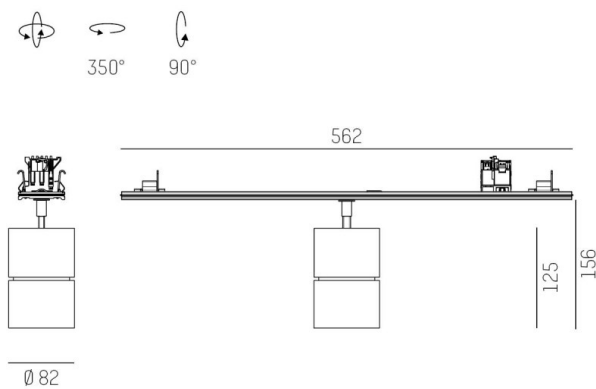

TRAIL

610-130003134944d

TRAIL MOVA M MOUNTING RAIL LIGHT INSERT made of aluminium, grey, similar to RAL 9006, decor grey, high-efficiently vacuum deposited aluminium reflector without safety glass beam 40°, light output direct, swiveling 350, tilting 90, with converter, max. 700mA, dimmability: DALI, through wiring 7-polig, adapter/ceiling base grey, IP20

DRAWING

TECHNICAL DETAILS

System perform. [W]	27
Bulb type	LED
Luminous flux [lm]	2940
Current sec. [mA]	700
Colour temp. [K]	3000K
CRI	PREMIUM>90
Optics	aluminium reflector without protection glass
Designer	INHOUSE
Converter	with converter
Light output	direct
Beam angle [°]	40°
Voltage [V]	220-240V 50/60Hz
Through wiring	7-polig
Material	aluminium
Length [mm]	564,9
Height [mm]	156
Diameter [mm]	82
IP protection class	IP20
Voltage class	protection cl. I
Net weight [kg]	0,97
Colour lamp	grey
RAL	9006
Colour adapter/ceiling base	grey
Colour decor	grey
EAN-Number	9010870131774
Lifetime [h]	L80 B10 50 000
Energy efficiency cl.	E
No. of luminaires B16A	50

LIGHT DISTRIBUTION CURVE

The values are rated values. Power and luminous flux are initially subject to a tolerance of +/- 10%. Colour temperature tolerance: +/- 150 K. The values apply to an ambient temperature of 25°C unless otherwise specified.