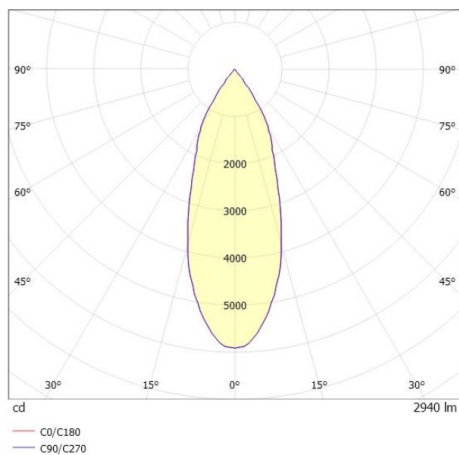

TRAIL

610-130003134944d

TRAIL MOVA M MOUNTING RAIL LIGHT INSERT made of aluminium, grey, similar to RAL 9006, decor grey, high-efficiently vacuum deposited aluminium reflector without safety glass beam 40°, light output direct, swiveling 350, tilting 90, with converter, max. 700mA, dimmability: DALI, through wiring 7-polig, adapter/ceiling base grey, IP20

DRAWING

TECHNICAL DETAILS

System perform. [W]	27
Bulb type	LED
Luminous flux [lm]	2940
Current sec. [mA]	700
Colour temp. [K]	3000K
CRI	PREMIUM>90
Optics	aluminium reflector without protection glass
Designer	INHOUSE
Converter	with converter
Light output	direct
Beam angle [°]	40°
Voltage [V]	220-240V 50/60Hz
Through wiring	7-polig
Material	aluminium
Length [mm]	564,9
Height [mm]	156
Diameter [mm]	82
IP protection class	IP20
Voltage class	protection cl. I
Net weight [kg]	0,97
Colour lamp	grey
RAL	9006
Colour adapter/ceiling base	grey
Colour decor	grey
EAN-Number	9010870131774
Lifetime [h]	L80 B10 50 000
Energy efficiency cl.	E
No. of luminaires B16A	50

LIGHT DISTRIBUTION CURVE

The values are rated values. Power and luminous flux are initially subject to a tolerance of +/- 10%. Colour temperature tolerance: +/- 150 K. The values apply to an ambient temperature of 25°C unless otherwise specified.