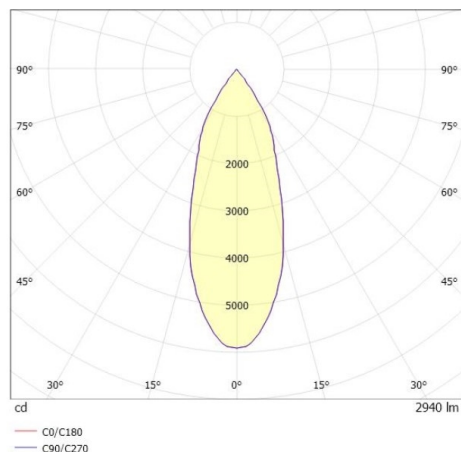

TRAIL

610-1300031349550

TRAIL MOVA M MOUNTING RAIL LIGHT INSERT made of aluminium, white, similar to RAL 9016, decor white, high-efficiently vacuum deposited aluminium reflector without safety glass beam 40°, light output direct, swiveling 350, tilting 90, with converter, max. 700mA, dimmability: not dimmable, through wiring 7-polig, adapter/ceiling base white, IP20

DRAWING

TECHNICAL DETAILS

System perform. [W]	27
Bulb type	LED
Luminous flux [lm]	2940
Current sec. [mA]	700
Colour temp. [K]	3000K
CRI	PREMIUM>90
Optics	aluminium reflector without protection glass
Designer	INHOUSE
Converter	with converter
Dimming	not dimmable
Light output	direct
Beam angle [°]	40°
Voltage [V]	220-240V 50/60Hz
Through wiring	7-polig
Material	aluminium
Length [mm]	564,9
Height [mm]	156
Diameter [mm]	82
IP protection class	IP20
Voltage class	protection cl. I
Net weight [kg]	0,94
Colour lamp	white
RAL	9016
Colour adapter/ceiling base	white
Colour decor	white
EAN-Number	9010870131804
Lifetime [h]	L80 B10 50 000
Energy efficiency cl.	E
No. of luminaires B16A	34

LIGHT DISTRIBUTION CURVE

The values are rated values. Power and luminous flux are initially subject to a tolerance of +/- 10%. Colour temperature tolerance: +/- 150 K. The values apply to an ambient temperature of 25°C unless otherwise specified.