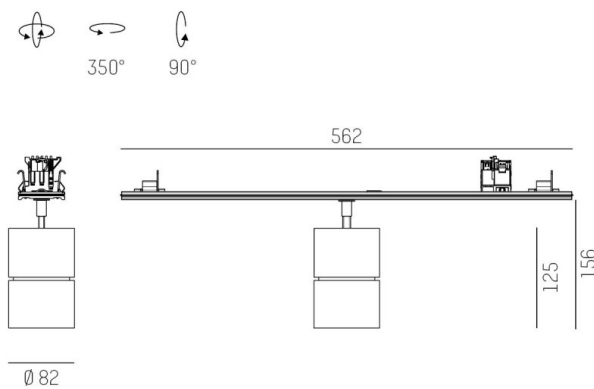

TRAIL

610-1300031349550

TRAIL MOVA M MOUNTING RAIL LIGHT INSERT made of aluminium, white, similar to RAL 9016, decor white, high-efficiently vacuum deposited aluminium reflector without safety glass beam 40°, light output direct, swiveling 350, tilting 90, with converter, max. 700mA, dimmability: not dimmable, through wiring 7-polig, adapter/ceiling base white, IP20

DRAWING

TECHNICAL DETAILS

System perform. [W]	27
Bulb type	LED
Luminous flux [lm]	2940
Current sec. [mA]	700
Colour temp. [K]	3000K
CRI	PREMIUM>90
Optics	aluminium reflector without protection glass
Designer	INHOUSE
Converter	with converter
Dimming	not dimmable
Light output	direct
Beam angle [°]	40°
Voltage [V]	220-240V 50/60Hz
Through wiring	7-polig
Material	aluminium
Length [mm]	564,9
Height [mm]	156
Diameter [mm]	82
IP protection class	IP20
Voltage class	protection cl. I
Net weight [kg]	0,94
Colour lamp	white
RAL	9016
Colour adapter/ceiling base	white
Colour decor	white
EAN-Number	9010870131804
Lifetime [h]	L80 B10 50 000
Energy efficiency cl.	E
No. of luminaires B16A	34

LIGHT DISTRIBUTION CURVE

The values are rated values. Power and luminous flux are initially subject to a tolerance of +/- 10%. Colour temperature tolerance: +/- 150 K. The values apply to an ambient temperature of 25°C unless otherwise specified.