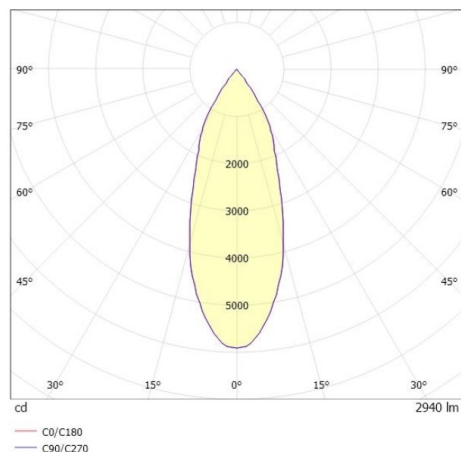

TRAIL

610-130003134955d

TRAIL MOVA M MOUNTING RAIL LIGHT INSERT made of aluminium, white, similar to RAL 9016, decor white, high-efficiently vacuum deposited aluminium reflector without safety glass beam 40°, light output direct, swiveling 350, tilting 90, with converter, max. 700mA, dimmability: DALI, through wiring 7-polig, adapter/ceiling base white, IP20

DRAWING

TECHNICAL DETAILS

System perform. [W]	27
Bulb type	LED
Luminous flux [lm]	2940
Current sec. [mA]	700
Colour temp. [K]	3000K
CRI	PREMIUM>90
Optics	aluminium reflector without protection glass
Designer	INHOUSE
Converter	with converter
Light output	direct
Beam angle [°]	40°
Voltage [V]	220-240V 50/60Hz
Through wiring	7-polig
Material	aluminium
Length [mm]	564,9
Height [mm]	156
Diameter [mm]	82
IP protection class	IP20
Voltage class	protection cl. I
Net weight [kg]	0,96
Colour lamp	white
RAL	9016
Colour adapter/ceiling base	white
Colour decor	white
EAN-Number	9010870131798
Lifetime [h]	L80 B10 50 000
Energy efficiency cl.	E
No. of luminaires B16A	50

LIGHT DISTRIBUTION CURVE

The values are rated values. Power and luminous flux are initially subject to a tolerance of +/- 10%. Colour temperature tolerance: +/- 150 K. The values apply to an ambient temperature of 25°C unless otherwise specified.