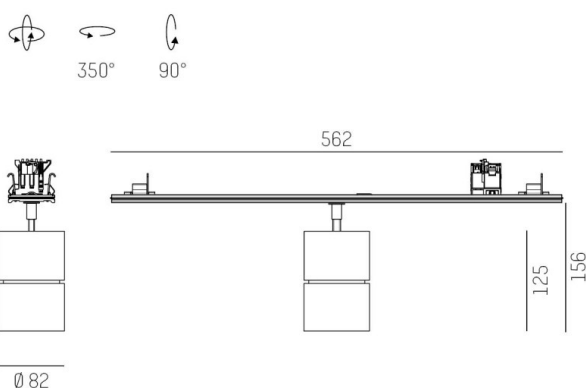

TRAIL

610-130003134955d

TRAIL MOVA M MOUNTING RAIL LIGHT INSERT made of aluminium, white, similar to RAL 9016, decor white, high-efficiently vacuum deposited aluminium reflector without safety glass beam 40°, light output direct, swiveling 350, tilting 90, with converter, max. 700mA, dimmability: DALI, through wiring 7-polig, adapter/ceiling base white, IP20

DRAWING

TECHNICAL DETAILS

System perform. [W]	27
Bulb type	LED
Luminous flux [lm]	2940
Current sec. [mA]	700
Colour temp. [K]	3000K
CRI	PREMIUM>90
Optics	aluminium reflector without protection glass
Designer	INHOUSE
Converter	with converter
Light output	direct
Beam angle [°]	40°
Voltage [V]	220-240V 50/60Hz
Through wiring	7-polig
Material	aluminium
Length [mm]	564,9
Height [mm]	156
Diameter [mm]	82
IP protection class	IP20
Voltage class	protection cl. I
Net weight [kg]	0,96
Colour lamp	white
RAL	9016
Colour adapter/ceiling base	white
Colour decor	white
EAN-Number	9010870131798
Lifetime [h]	L80 B10 50 000
Energy efficiency cl.	E
No. of luminaires B16A	50

LIGHT DISTRIBUTION CURVE

The values are rated values. Power and luminous flux are initially subject to a tolerance of +/- 10%. Colour temperature tolerance: +/- 150 K. The values apply to an ambient temperature of 25°C unless otherwise specified.