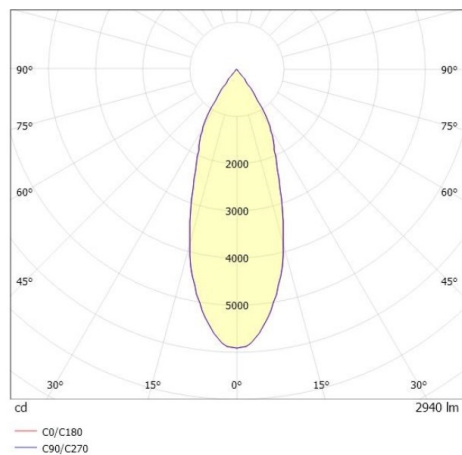

TRAIL

610-1300031349660

TRAIL MOVA M MOUNTING RAIL LIGHT INSERT made of aluminium, black, similar to RAL 9005, decor black, high-efficiently vacuum deposited aluminium reflector without safety glass beam 40°, light output direct, swiveling 350, tilting 90, with converter, max. 700mA, dimmability: not dimmable, through wiring 7-polig, adapter/ceiling base black, IP20

DRAWING

TECHNICAL DETAILS

System perform. [W]	27
Bulb type	LED
Luminous flux [lm]	2940
Current sec. [mA]	700
Colour temp. [K]	3000K
CRI	PREMIUM>90
Optics	aluminium reflector without protection glass
Designer	INHOUSE
Converter	with converter
Dimming	not dimmable
Light output	direct
Beam angle [°]	40°
Voltage [V]	220-240V 50/60Hz
Through wiring	7-polig
Material	aluminium
Length [mm]	564,9
Height [mm]	156
Diameter [mm]	82
IP protection class	IP20
Voltage class	protection cl. I
Net weight [kg]	0,94
Colour lamp	black
RAL	9005
Colour adapter/ceiling base	black
Colour decor	black
EAN-Number	9010870131828
Lifetime [h]	L80 B10 50 000
Energy efficiency cl.	E
No. of luminaires B16A	34

LIGHT DISTRIBUTION CURVE

The values are rated values. Power and luminous flux are initially subject to a tolerance of +/- 10%. Colour temperature tolerance: +/- 150 K. The values apply to an ambient temperature of 25°C unless otherwise specified.