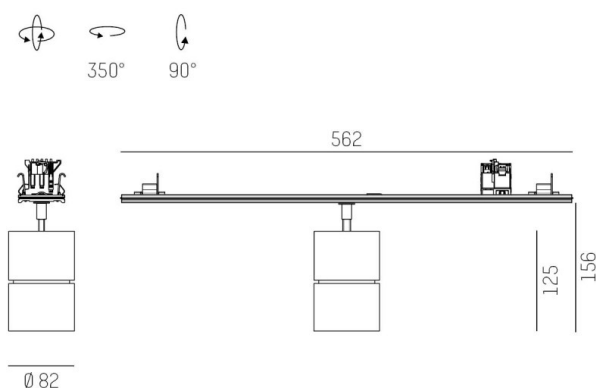

TRAIL

610-1300031349660

TRAIL MOVA M MOUNTING RAIL LIGHT INSERT made of aluminium, black, similar to RAL 9005, decor black, high-efficiently vacuum deposited aluminium reflector without safety glass beam 40°, light output direct, swiveling 350, tilting 90, with converter, max. 700mA, dimmability: not dimmable, through wiring 7-polig, adapter/ceiling base black, IP20

DRAWING

TECHNICAL DETAILS

System perform. [W]	27
Bulb type	LED
Luminous flux [lm]	2940
Current sec. [mA]	700
Colour temp. [K]	3000K
CRI	PREMIUM>90
Optics	aluminium reflector without protection glass
Designer	INHOUSE
Converter	with converter
Dimming	not dimmable
Light output	direct
Beam angle [°]	40°
Voltage [V]	220-240V 50/60Hz
Through wiring	7-polig
Material	aluminium
Length [mm]	564,9
Height [mm]	156
Diameter [mm]	82
IP protection class	IP20
Voltage class	protection cl. I
Net weight [kg]	0,94
Colour lamp	black
RAL	9005
Colour adapter/ceiling base	black
Colour decor	black
EAN-Number	9010870131828
Lifetime [h]	L80 B10 50 000
Energy efficiency cl.	E
No. of luminaires B16A	34

LIGHT DISTRIBUTION CURVE

The values are rated values. Power and luminous flux are initially subject to a tolerance of +/- 10%. Colour temperature tolerance: +/- 150 K. The values apply to an ambient temperature of 25°C unless otherwise specified.