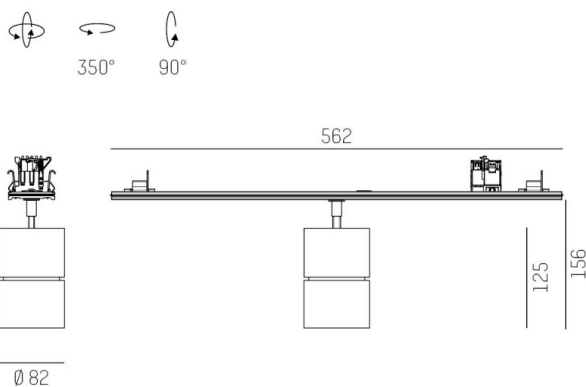

TRAIL

610-130003134966d

TRAIL MOVA M MOUNTING RAIL LIGHT INSERT made of aluminium, black, similar to RAL 9005, decor black, high-efficiently vacuum deposited aluminium reflector without safety glass beam 40°, light output direct, swiveling 350, tilting 90, with converter, max. 700mA, dimmability: DALI, through wiring 7-polig, adapter/ceiling base black, IP20

DRAWING

TECHNICAL DETAILS

System perform. [W]	27
Bulb type	LED
Luminous flux [lm]	2940
Current sec. [mA]	700
Colour temp. [K]	3000K
CRI	PREMIUM>90
Optics	aluminium reflector without protection glass
Designer	INHOUSE
Converter	with converter
Light output	direct
Beam angle [°]	40°
Voltage [V]	220-240V 50/60Hz
Through wiring	7-polig
Material	aluminium
Length [mm]	564,9
Height [mm]	156
Diameter [mm]	82
IP protection class	IP20
Voltage class	protection cl. I
Net weight [kg]	0,96
Colour lamp	black
RAL	9005
Colour adapter/ceiling base	black
Colour decor	black
EAN-Number	9010870131811
Lifetime [h]	L80 B10 50 000
Energy efficiency cl.	E
No. of luminaires B16A	50

LIGHT DISTRIBUTION CURVE

The values are rated values. Power and luminous flux are initially subject to a tolerance of +/- 10%. Colour temperature tolerance: +/- 150 K. The values apply to an ambient temperature of 25°C unless otherwise specified.