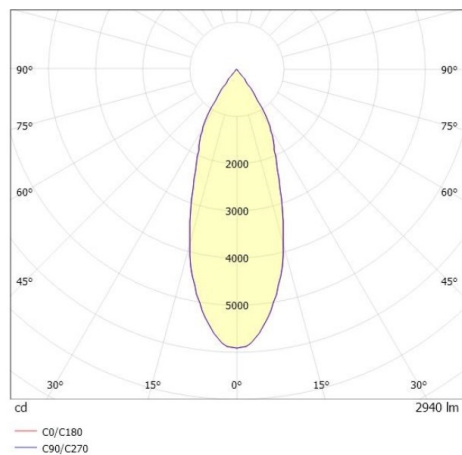

TRAIL

610-130003134966d

TRAIL MOVA M MOUNTING RAIL LIGHT INSERT made of aluminium, black, similar to RAL 9005, decor black, high-efficiently vacuum deposited aluminium reflector without safety glass beam 40°, light output direct, swiveling 350, tilting 90, with converter, max. 700mA, dimmability: DALI, through wiring 7-polig, adapter/ceiling base black, IP20

DRAWING

TECHNICAL DETAILS

System perform. [W]	27
Bulb type	LED
Luminous flux [lm]	2940
Current sec. [mA]	700
Colour temp. [K]	3000K
CRI	PREMIUM>90
Optics	aluminium reflector without protection glass
Designer	INHOUSE
Converter	with converter
Light output	direct
Beam angle [°]	40°
Voltage [V]	220-240V 50/60Hz
Through wiring	7-polig
Material	aluminium
Length [mm]	564,9
Height [mm]	156
Diameter [mm]	82
IP protection class	IP20
Voltage class	protection cl. I
Net weight [kg]	0,96
Colour lamp	black
RAL	9005
Colour adapter/ceiling base	black
Colour decor	black
EAN-Number	9010870131811
Lifetime [h]	L80 B10 50 000
Energy efficiency cl.	E
No. of luminaires B16A	50

LIGHT DISTRIBUTION CURVE

The values are rated values. Power and luminous flux are initially subject to a tolerance of +/- 10%. Colour temperature tolerance: +/- 150 K. The values apply to an ambient temperature of 25°C unless otherwise specified.