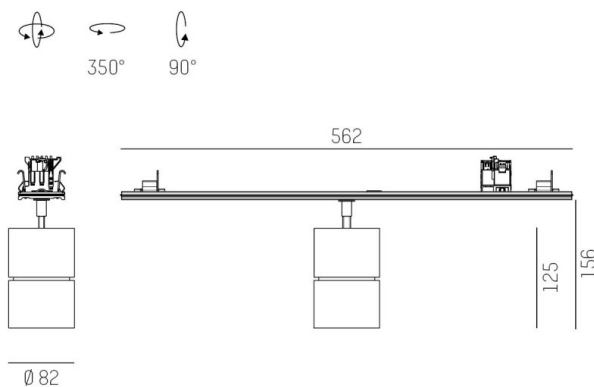

TRAIL

610-1300031424440

TRAIL MOVA M MOUNTING RAIL LIGHT INSERT made of aluminium, grey, similar to RAL 9006, decor grey, high-efficiently vacuum deposited aluminium reflector without safety glass beam 17°, light output direct, swiveling 350, tilting 90, with converter, max. 700mA, dimmability: not dimmable, through wiring 7-polig, adapter/ceiling base grey, IP20

DRAWING

TECHNICAL DETAILS

System perform. [W]	27
Bulb type	LED
Luminous flux [lm]	3190
Current sec. [mA]	700
Colour temp. [K]	4000K
CRI	>90
Optics	aluminium reflector without protection glass
Designer	INHOUSE
Converter	with converter
Dimming	not dimmable
Light output	direct
Beam angle [°]	17°
Voltage [V]	220-240V 50/60Hz
Through wiring	7-polig
Material	aluminium
Length [mm]	564,9
Height [mm]	156
Diameter [mm]	82
IP protection class	IP20
Voltage class	protection cl. I
Net weight [kg]	0,95
Colour lamp	grey
RAL	9006
Colour adapter/ceiling base	grey
Colour decor	grey
EAN-Number	9010870132443
Lifetime [h]	L80 B10 50 000
Energy efficiency cl.	D
No. of luminaires B16A	34

LIGHT DISTRIBUTION CURVE

The values are rated values. Power and luminous flux are initially subject to a tolerance of +/- 10%. Colour temperature tolerance: +/- 150 K. The values apply to an ambient temperature of 25°C unless otherwise specified.