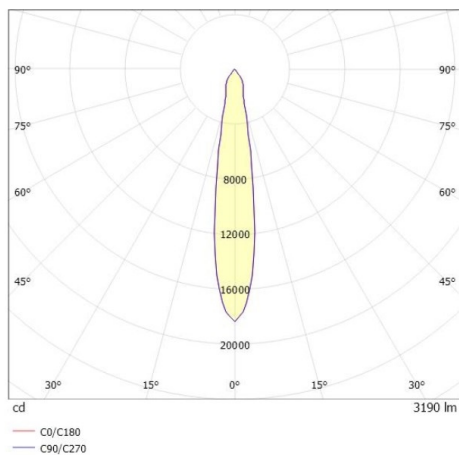

TRAIL

610-1300031424440

TRAIL MOVA M MOUNTING RAIL LIGHT INSERT made of aluminium, grey, similar to RAL 9006, decor grey, high-efficiently vacuum deposited aluminium reflector without safety glass beam 17°, light output direct, swiveling 350, tilting 90, with converter, max. 700mA, dimmability: not dimmable, through wiring 7-polig, adapter/ceiling base grey, IP20

DRAWING

TECHNICAL DETAILS

System perform. [W]	27
Bulb type	LED
Luminous flux [lm]	3190
Current sec. [mA]	700
Colour temp. [K]	4000K
CRI	>90
Optics	aluminium reflector without protection glass
Designer	INHOUSE
Converter	with converter
Dimming	not dimmable
Light output	direct
Beam angle [°]	17°
Voltage [V]	220-240V 50/60Hz
Through wiring	7-polig
Material	aluminium
Length [mm]	564,9
Height [mm]	156
Diameter [mm]	82
IP protection class	IP20
Voltage class	protection cl. I
Net weight [kg]	0,95
Colour lamp	grey
RAL	9006
Colour adapter/ceiling base	grey
Colour decor	grey
EAN-Number	9010870132443
Lifetime [h]	L80 B10 50 000
Energy efficiency cl.	D
No. of luminaires B16A	34

LIGHT DISTRIBUTION CURVE

The values are rated values. Power and luminous flux are initially subject to a tolerance of +/- 10%. Colour temperature tolerance: +/- 150 K. The values apply to an ambient temperature of 25°C unless otherwise specified.