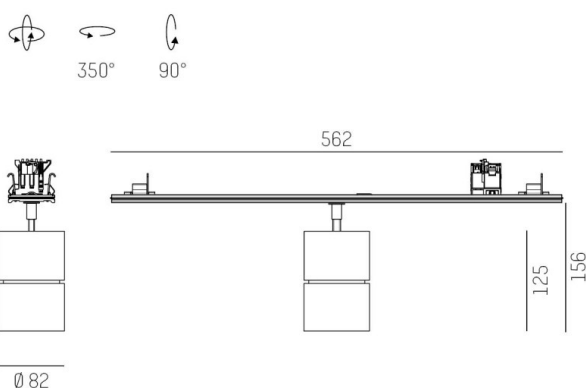

TRAIL

610-130003142444d

TRAIL MOVA M MOUNTING RAIL LIGHT INSERT made of aluminium, grey, similar to RAL 9006, decor grey, high-efficiently vacuum deposited aluminium reflector without safety glass beam 17°, light output direct, swiveling 350°, tilting 90°, with converter, max. 700mA, dimmability: DALI, through wiring 7-polig, adapter/ceiling base grey, IP20

DRAWING

TECHNICAL DETAILS

System perform. [W]	27
Bulb type	LED
Luminous flux [lm]	3190
Current sec. [mA]	700
Colour temp. [K]	4000K
CRI	>90
Optics	aluminium reflector without protection glass
Designer	INHOUSE
Converter	with converter
Light output	direct
Beam angle [°]	17°
Voltage [V]	220-240V 50/60Hz
Through wiring	7-polig
Material	aluminium
Length [mm]	564,9
Height [mm]	156
Diameter [mm]	82
IP protection class	IP20
Voltage class	protection cl. I
Net weight [kg]	0,97
Colour lamp	grey
RAL	9006
Colour adapter/ceiling base	grey
Colour decor	grey
EAN-Number	9010870132436
Lifetime [h]	L80 B10 50 000
Energy efficiency cl.	D
No. of luminaires B16A	50

LIGHT DISTRIBUTION CURVE

The values are rated values. Power and luminous flux are initially subject to a tolerance of +/- 10%. Colour temperature tolerance: +/- 150 K. The values apply to an ambient temperature of 25°C unless otherwise specified.