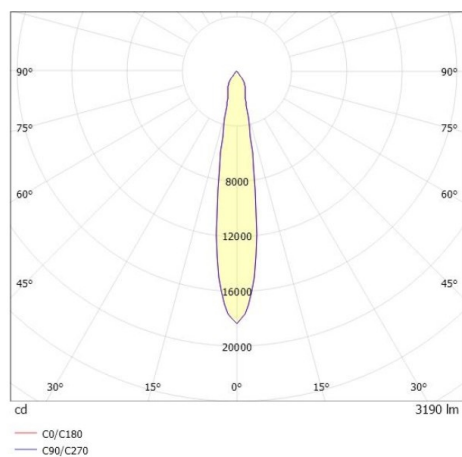

TRAIL

610-130003142444d

TRAIL MOVA M MOUNTING RAIL LIGHT INSERT made of aluminium, grey, similar to RAL 9006, decor grey, high-efficiently vacuum deposited aluminium reflector without safety glass beam 17°, light output direct, swiveling 350°, tilting 90°, with converter, max. 700mA, dimmability: DALI, through wiring 7-polig, adapter/ceiling base grey, IP20

DRAWING

TECHNICAL DETAILS

System perform. [W]	27
Bulb type	LED
Luminous flux [lm]	3190
Current sec. [mA]	700
Colour temp. [K]	4000K
CRI	>90
Optics	aluminium reflector without protection glass
Designer	INHOUSE
Converter	with converter
Light output	direct
Beam angle [°]	17°
Voltage [V]	220-240V 50/60Hz
Through wiring	7-polig
Material	aluminium
Length [mm]	564,9
Height [mm]	156
Diameter [mm]	82
IP protection class	IP20
Voltage class	protection cl. I
Net weight [kg]	0,97
Colour lamp	grey
RAL	9006
Colour adapter/ceiling base	grey
Colour decor	grey
EAN-Number	9010870132436
Lifetime [h]	L80 B10 50 000
Energy efficiency cl.	D
No. of luminaires B16A	50

LIGHT DISTRIBUTION CURVE

The values are rated values. Power and luminous flux are initially subject to a tolerance of +/- 10%. Colour temperature tolerance: +/- 150 K. The values apply to an ambient temperature of 25°C unless otherwise specified.