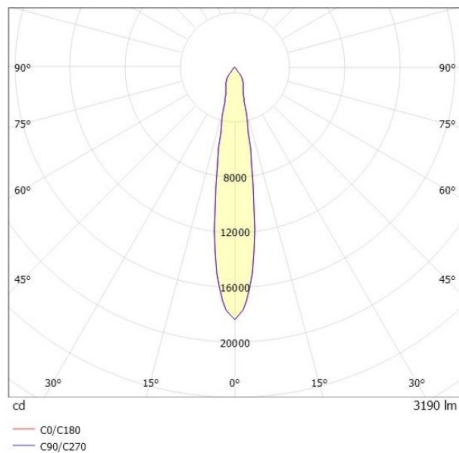

TRAIL

610-1300031424550

TRAIL MOVA M MOUNTING RAIL LIGHT INSERT made of aluminium, white, similar to RAL 9016, decor white, high-efficiently vacuum deposited aluminium reflector without safety glass beam 17°, light output direct, swiveling 350, tilting 90, with converter, max. 700mA, dimmability: not dimmable, through wiring 7-polig, adapter/ceiling base white, IP20

DRAWING

TECHNICAL DETAILS

System perform. [W]	27
Bulb type	LED
Luminous flux [lm]	3190
Current sec. [mA]	700
Colour temp. [K]	4000K
CRI	>90
Optics	aluminium reflector without protection glass
Designer	INHOUSE
Converter	with converter
Dimming	not dimmable
Light output	direct
Beam angle [°]	17°
Voltage [V]	220-240V 50/60Hz
Through wiring	7-polig
Material	aluminium
Length [mm]	564,9
Height [mm]	156
Diameter [mm]	82
IP protection class	IP20
Voltage class	protection cl. I
Net weight [kg]	0,94
Colour lamp	white
RAL	9016
Colour adapter/ceiling base	white
Colour decor	white
EAN-Number	9010870132467
Lifetime [h]	L80 B10 50 000
Energy efficiency cl.	D
No. of luminaires B16A	34

LIGHT DISTRIBUTION CURVE

The values are rated values. Power and luminous flux are initially subject to a tolerance of +/- 10%. Colour temperature tolerance: +/- 150 K. The values apply to an ambient temperature of 25°C unless otherwise specified.