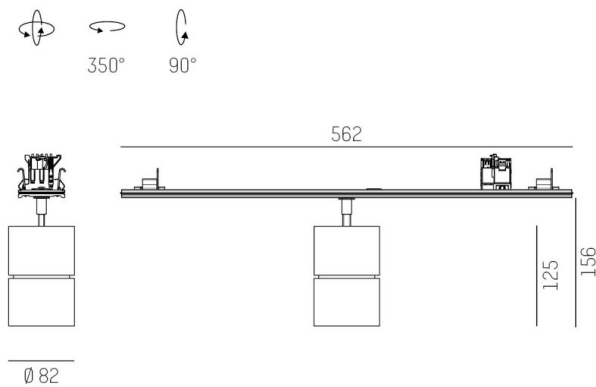

TRAIL

610-1300031424550

TRAIL MOVA M MOUNTING RAIL LIGHT INSERT made of aluminium, white, similar to RAL 9016, decor white, high-efficiently vacuum deposited aluminium reflector without safety glass beam 17°, light output direct, swiveling 350, tilting 90, with converter, max. 700mA, dimmability: not dimmable, through wiring 7-polig, adapter/ceiling base white, IP20

DRAWING

TECHNICAL DETAILS

System perform. [W]	27
Bulb type	LED
Luminous flux [lm]	3190
Current sec. [mA]	700
Colour temp. [K]	4000K
CRI	>90
Optics	aluminium reflector without protection glass
Designer	INHOUSE
Converter	with converter
Dimming	not dimmable
Light output	direct
Beam angle [°]	17°
Voltage [V]	220-240V 50/60Hz
Through wiring	7-polig
Material	aluminium
Length [mm]	564,9
Height [mm]	156
Diameter [mm]	82
IP protection class	IP20
Voltage class	protection cl. I
Net weight [kg]	0,94
Colour lamp	white
RAL	9016
Colour adapter/ceiling base	white
Colour decor	white
EAN-Number	9010870132467
Lifetime [h]	L80 B10 50 000
Energy efficiency cl.	D
No. of luminaires B16A	34

LIGHT DISTRIBUTION CURVE

The values are rated values. Power and luminous flux are initially subject to a tolerance of +/- 10%. Colour temperature tolerance: +/- 150 K. The values apply to an ambient temperature of 25°C unless otherwise specified.