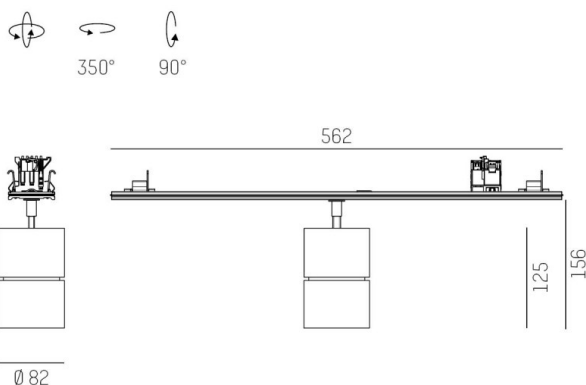

TRAIL

610-130003142455d

TRAIL MOVA M MOUNTING RAIL LIGHT INSERT made of aluminium, white, similar to RAL 9016, decor white, high-efficiently vacuum deposited aluminium reflector without safety glass beam 17°, light output direct, swiveling 350, tilting 90, with converter, max. 700mA, dimmability: DALI, through wiring 7-polig, adapter/ceiling base white, IP20

DRAWING

TECHNICAL DETAILS

System perform. [W]	27
Bulb type	LED
Luminous flux [lm]	3190
Current sec. [mA]	700
Colour temp. [K]	4000K
CRI	>90
Optics	aluminium reflector without protection glass
Designer	INHOUSE
Converter	with converter
Light output	direct
Beam angle [°]	17°
Voltage [V]	220-240V 50/60Hz
Through wiring	7-polig
Material	aluminium
Length [mm]	564,9
Height [mm]	156
Diameter [mm]	82
IP protection class	IP20
Voltage class	protection cl. I
Net weight [kg]	0,96
Colour lamp	white
RAL	9016
Colour adapter/ceiling base	white
Colour decor	white
EAN-Number	9010870132450
Lifetime [h]	L80 B10 50 000
Energy efficiency cl.	D
No. of luminaires B16A	50

LIGHT DISTRIBUTION CURVE

The values are rated values. Power and luminous flux are initially subject to a tolerance of +/- 10%. Colour temperature tolerance: +/- 150 K. The values apply to an ambient temperature of 25°C unless otherwise specified.