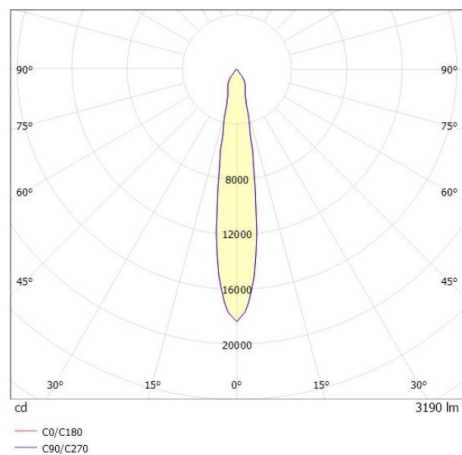

TRAIL

610-130003142455d

TRAIL MOVA M MOUNTING RAIL LIGHT INSERT made of aluminium, white, similar to RAL 9016, decor white, high-efficiently vacuum deposited aluminium reflector without safety glass beam 17°, light output direct, swiveling 350, tilting 90, with converter, max. 700mA, dimmability: DALI, through wiring 7-polig, adapter/ceiling base white, IP20

DRAWING

TECHNICAL DETAILS

System perform. [W]	27
Bulb type	LED
Luminous flux [lm]	3190
Current sec. [mA]	700
Colour temp. [K]	4000K
CRI	>90
Optics	aluminium reflector without protection glass
Designer	INHOUSE
Converter	with converter
Light output	direct
Beam angle [°]	17°
Voltage [V]	220-240V 50/60Hz
Through wiring	7-polig
Material	aluminium
Length [mm]	564,9
Height [mm]	156
Diameter [mm]	82
IP protection class	IP20
Voltage class	protection cl. I
Net weight [kg]	0,96
Colour lamp	white
RAL	9016
Colour adapter/ceiling base	white
Colour decor	white
EAN-Number	9010870132450
Lifetime [h]	L80 B10 50 000
Energy efficiency cl.	D
No. of luminaires B16A	50

LIGHT DISTRIBUTION CURVE

The values are rated values. Power and luminous flux are initially subject to a tolerance of +/- 10%. Colour temperature tolerance: +/- 150 K. The values apply to an ambient temperature of 25°C unless otherwise specified.