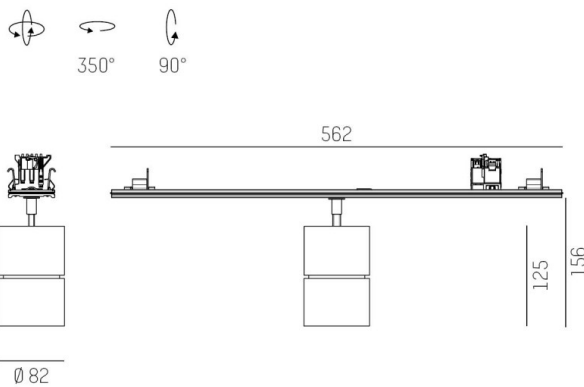

TRAIL

610-1300031424660

TRAIL MOVA M MOUNTING RAIL LIGHT INSERT made of aluminium, black, similar to RAL 9005, decor black, high-efficiently vacuum deposited aluminium reflector without safety glass beam 17°, light output direct, swiveling 350, tilting 90, with converter, max. 700mA, dimmability: not dimmable, through wiring 7-polig, adapter/ceiling base black, IP20

DRAWING

TECHNICAL DETAILS

System perform. [W]	27
Bulb type	LED
Luminous flux [lm]	3190
Current sec. [mA]	700
Colour temp. [K]	4000K
CRI	>90
Optics	aluminium reflector without protection glass
Designer	INHOUSE
Converter	with converter
Dimming	not dimmable
Light output	direct
Beam angle [°]	17°
Voltage [V]	220-240V 50/60Hz
Through wiring	7-polig
Material	aluminium
Length [mm]	564,9
Height [mm]	156
Diameter [mm]	82
IP protection class	IP20
Voltage class	protection cl. I
Net weight [kg]	0,94
Colour lamp	black
RAL	9005
Colour adapter/ceiling base	black
Colour decor	black
EAN-Number	9010870132481
Lifetime [h]	L80 B10 50 000
Energy efficiency cl.	D
No. of luminaires B16A	34

LIGHT DISTRIBUTION CURVE

The values are rated values. Power and luminous flux are initially subject to a tolerance of +/- 10%. Colour temperature tolerance: +/- 150 K. The values apply to an ambient temperature of 25°C unless otherwise specified.