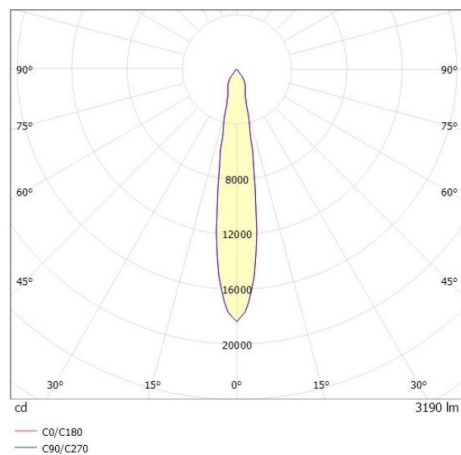

TRAIL

610-1300031424660

TRAIL MOVA M MOUNTING RAIL LIGHT INSERT made of aluminium, black, similar to RAL 9005, decor black, high-efficiently vacuum deposited aluminium reflector without safety glass beam 17°, light output direct, swiveling 350, tilting 90, with converter, max. 700mA, dimmability: not dimmable, through wiring 7-polig, adapter/ceiling base black, IP20

DRAWING

TECHNICAL DETAILS

System perform. [W]	27
Bulb type	LED
Luminous flux [lm]	3190
Current sec. [mA]	700
Colour temp. [K]	4000K
CRI	>90
Optics	aluminium reflector without protection glass
Designer	INHOUSE
Converter	with converter
Dimming	not dimmable
Light output	direct
Beam angle [°]	17°
Voltage [V]	220-240V 50/60Hz
Through wiring	7-polig
Material	aluminium
Length [mm]	564,9
Height [mm]	156
Diameter [mm]	82
IP protection class	IP20
Voltage class	protection cl. I
Net weight [kg]	0,94
Colour lamp	black
RAL	9005
Colour adapter/ceiling base	black
Colour decor	black
EAN-Number	9010870132481
Lifetime [h]	L80 B10 50 000
Energy efficiency cl.	D
No. of luminaires B16A	34

LIGHT DISTRIBUTION CURVE

The values are rated values. Power and luminous flux are initially subject to a tolerance of +/- 10%. Colour temperature tolerance: +/- 150 K. The values apply to an ambient temperature of 25°C unless otherwise specified.