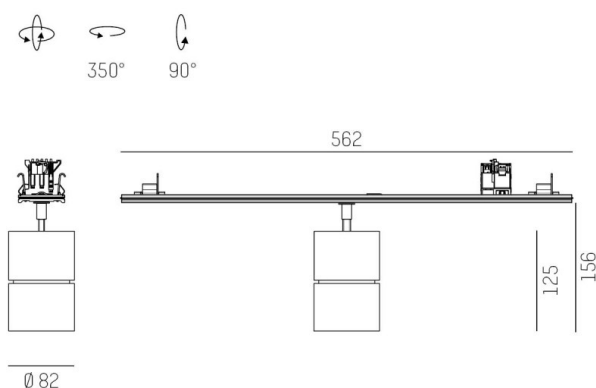

TRAIL

610-130003142466d

TRAIL MOVA M MOUNTING RAIL LIGHT INSERT made of aluminium, black, similar to RAL 9005, decor black, high-efficiently vacuum deposited aluminium reflector without safety glass beam 17°, light output direct, swiveling 350, tilting 90, with converter, max. 700mA, dimmability: DALI, through wiring 7-polig, adapter/ceiling base black, IP20

DRAWING

TECHNICAL DETAILS

System perform. [W]	27
Bulb type	LED
Luminous flux [lm]	3190
Current sec. [mA]	700
Colour temp. [K]	4000K
CRI	>90
Optics	aluminium reflector without protection glass
Designer	INHOUSE
Converter	with converter
Light output	direct
Beam angle [°]	17°
Voltage [V]	220-240V 50/60Hz
Through wiring	7-polig
Material	aluminium
Length [mm]	564,9
Height [mm]	156
Diameter [mm]	82
IP protection class	IP20
Voltage class	protection cl. I
Net weight [kg]	0,96
Colour lamp	black
RAL	9005
Colour adapter/ceiling base	black
Colour decor	black
EAN-Number	9010870132474
Lifetime [h]	L80 B10 50 000
Energy efficiency cl.	D
No. of luminaires B16A	50

LIGHT DISTRIBUTION CURVE

The values are rated values. Power and luminous flux are initially subject to a tolerance of +/- 10%. Colour temperature tolerance: +/- 150 K. The values apply to an ambient temperature of 25°C unless otherwise specified.