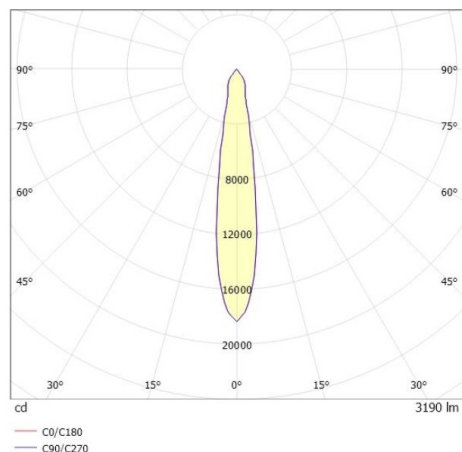

TRAIL

610-130003142466d

TRAIL MOVA M MOUNTING RAIL LIGHT INSERT made of aluminium, black, similar to RAL 9005, decor black, high-efficiently vacuum deposited aluminium reflector without safety glass beam 17°, light output direct, swiveling 350, tilting 90, with converter, max. 700mA, dimmability: DALI, through wiring 7-polig, adapter/ceiling base black, IP20

DRAWING

TECHNICAL DETAILS

System perform. [W]	27
Bulb type	LED
Luminous flux [lm]	3190
Current sec. [mA]	700
Colour temp. [K]	4000K
CRI	>90
Optics	aluminium reflector without protection glass
Designer	INHOUSE
Converter	with converter
Light output	direct
Beam angle [°]	17°
Voltage [V]	220-240V 50/60Hz
Through wiring	7-polig
Material	aluminium
Length [mm]	564,9
Height [mm]	156
Diameter [mm]	82
IP protection class	IP20
Voltage class	protection cl. I
Net weight [kg]	0,96
Colour lamp	black
RAL	9005
Colour adapter/ceiling base	black
Colour decor	black
EAN-Number	9010870132474
Lifetime [h]	L80 B10 50 000
Energy efficiency cl.	D
No. of luminaires B16A	50

LIGHT DISTRIBUTION CURVE

The values are rated values. Power and luminous flux are initially subject to a tolerance of +/- 10%. Colour temperature tolerance: +/- 150 K. The values apply to an ambient temperature of 25°C unless otherwise specified.