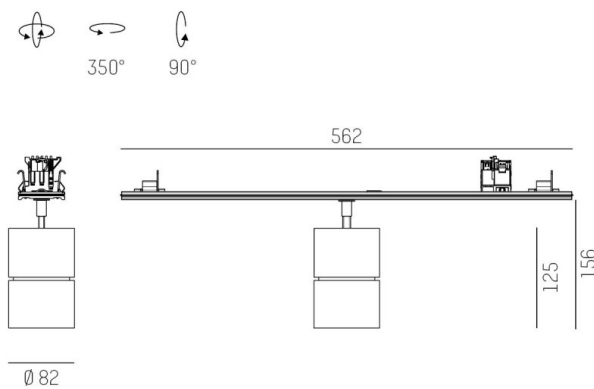

TRAIL

610-1300031447440

TRAIL MOVA M MOUNTING RAIL LIGHT INSERT made of aluminium, grey, similar to RAL 9006, decor grey, high-efficiently vacuum deposited aluminium reflector without safety glass beam 17°, light output direct, swiveling 350°, tilting 90°, with converter, max. 700mA, dimmability: not dimmable, through wiring 7-polig, adapter/ceiling base grey, IP20

DRAWING

TECHNICAL DETAILS

System perform. [W]	27
Bulb type	LED
Luminous flux [lm]	2940
Current sec. [mA]	700
Colour temp. [K]	3500K
CRI	PREMIUM>90
Optics	aluminium reflector without protection glass
Designer	INHOUSE
Converter	with converter
Dimming	not dimmable
Light output	direct
Beam angle [°]	17°
Voltage [V]	220-240V 50/60Hz
Through wiring	7-polig
Material	aluminium
Length [mm]	564,9
Height [mm]	156
Diameter [mm]	82
IP protection class	IP20
Voltage class	protection cl. I
Net weight [kg]	0,95
Colour lamp	grey
RAL	9006
Colour adapter/ceiling base	grey
Colour decor	grey
EAN-Number	9010870131248
Lifetime [h]	L80 B10 50 000
Energy efficiency cl.	E
No. of luminaires B16A	34

LIGHT DISTRIBUTION CURVE

The values are rated values. Power and luminous flux are initially subject to a tolerance of +/- 10%. Colour temperature tolerance: +/- 150 K. The values apply to an ambient temperature of 25°C unless otherwise specified.