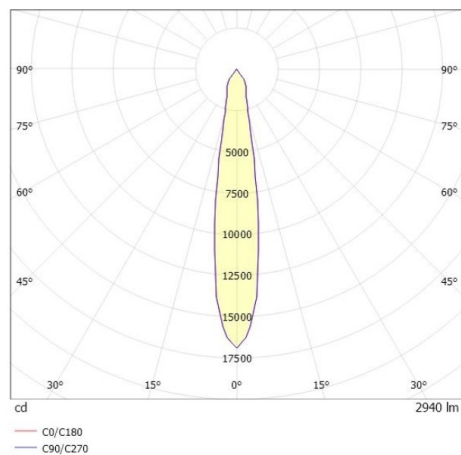

TRAIL

610-1300031447440

TRAIL MOVA M MOUNTING RAIL LIGHT INSERT made of aluminium, grey, similar to RAL 9006, decor grey, high-efficiently vacuum deposited aluminium reflector without safety glass beam 17°, light output direct, swiveling 350°, tilting 90°, with converter, max. 700mA, dimmability: not dimmable, through wiring 7-polig, adapter/ceiling base grey, IP20

DRAWING

TECHNICAL DETAILS

System perform. [W]	27
Bulb type	LED
Luminous flux [lm]	2940
Current sec. [mA]	700
Colour temp. [K]	3500K
CRI	PREMIUM>90
Optics	aluminium reflector without protection glass
Designer	INHOUSE
Converter	with converter
Dimming	not dimmable
Light output	direct
Beam angle [°]	17°
Voltage [V]	220-240V 50/60Hz
Through wiring	7-polig
Material	aluminium
Length [mm]	564,9
Height [mm]	156
Diameter [mm]	82
IP protection class	IP20
Voltage class	protection cl. I
Net weight [kg]	0,95
Colour lamp	grey
RAL	9006
Colour adapter/ceiling base	grey
Colour decor	grey
EAN-Number	9010870131248
Lifetime [h]	L80 B10 50 000
Energy efficiency cl.	E
No. of luminaires B16A	34

LIGHT DISTRIBUTION CURVE

The values are rated values. Power and luminous flux are initially subject to a tolerance of +/- 10%. Colour temperature tolerance: +/- 150 K. The values apply to an ambient temperature of 25°C unless otherwise specified.