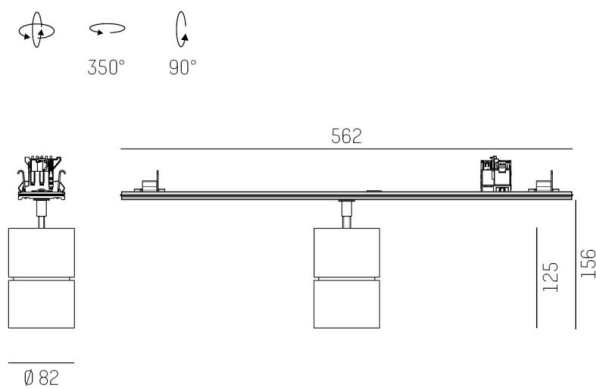

TRAIL

610-130003144744d

TRAIL MOVA M MOUNTING RAIL LIGHT INSERT made of aluminium, grey, similar to RAL 9006, decor grey, high-efficiently vacuum deposited aluminium reflector without safety glass beam 17°, light output direct, swiveling 350°, tilting 90°, with converter, max. 700mA, dimmability: DALI, through wiring 7-polig, adapter/ceiling base grey, IP20

DRAWING

TECHNICAL DETAILS

System perform. [W]	27
Bulb type	LED
Luminous flux [lm]	2940
Current sec. [mA]	700
Colour temp. [K]	3500K
CRI	PREMIUM>90
Optics	aluminium reflector without protection glass
Designer	INHOUSE
Converter	with converter
Light output	direct
Beam angle [°]	17°
Voltage [V]	220-240V 50/60Hz
Through wiring	7-polig
Material	aluminium
Length [mm]	564,9
Height [mm]	156
Diameter [mm]	82
IP protection class	IP20
Voltage class	protection cl. I
Net weight [kg]	0,97
Colour lamp	grey
RAL	9006
Colour adapter/ceiling base	grey
Colour decor	grey
EAN-Number	9010870131231
Lifetime [h]	L80 B10 50 000
Energy efficiency cl.	E
No. of luminaires B16A	50

LIGHT DISTRIBUTION CURVE

The values are rated values. Power and luminous flux are initially subject to a tolerance of +/- 10%. Colour temperature tolerance: +/- 150 K. The values apply to an ambient temperature of 25°C unless otherwise specified.