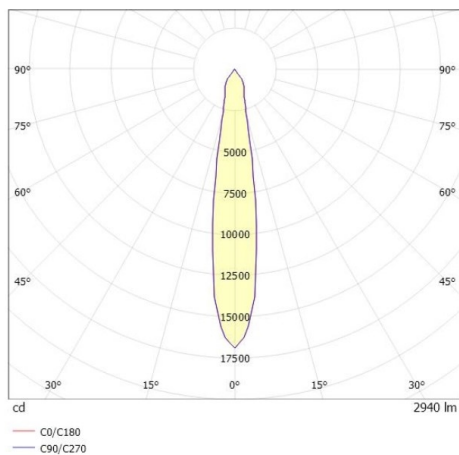

TRAIL

610-130003144744d

TRAIL MOVA M MOUNTING RAIL LIGHT INSERT made of aluminium, grey, similar to RAL 9006, decor grey, high-efficiently vacuum deposited aluminium reflector without safety glass beam 17°, light output direct, swiveling 350°, tilting 90°, with converter, max. 700mA, dimmability: DALI, through wiring 7-polig, adapter/ceiling base grey, IP20

DRAWING

TECHNICAL DETAILS

System perform. [W]	27
Bulb type	LED
Luminous flux [lm]	2940
Current sec. [mA]	700
Colour temp. [K]	3500K
CRI	PREMIUM>90
Optics	aluminium reflector without protection glass
Designer	INHOUSE
Converter	with converter
Light output	direct
Beam angle [°]	17°
Voltage [V]	220-240V 50/60Hz
Through wiring	7-polig
Material	aluminium
Length [mm]	564,9
Height [mm]	156
Diameter [mm]	82
IP protection class	IP20
Voltage class	protection cl. I
Net weight [kg]	0,97
Colour lamp	grey
RAL	9006
Colour adapter/ceiling base	grey
Colour decor	grey
EAN-Number	9010870131231
Lifetime [h]	L80 B10 50 000
Energy efficiency cl.	E
No. of luminaires B16A	50

LIGHT DISTRIBUTION CURVE

The values are rated values. Power and luminous flux are initially subject to a tolerance of +/- 10%. Colour temperature tolerance: +/- 150 K. The values apply to an ambient temperature of 25°C unless otherwise specified.