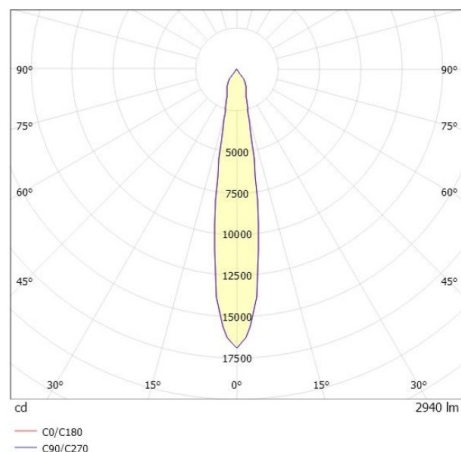

TRAIL

610-1300031447550

TRAIL MOVA M MOUNTING RAIL LIGHT INSERT made of aluminium, white, similar to RAL 9016, decor white, high-efficiently vacuum deposited aluminium reflector without safety glass beam 17°, light output direct, swiveling 350, tilting 90, with converter, max. 700mA, dimmability: not dimmable, through wiring 7-polig, adapter/ceiling base white, IP20

DRAWING

TECHNICAL DETAILS

System perform. [W]	27
Bulb type	LED
Luminous flux [lm]	2940
Current sec. [mA]	700
Colour temp. [K]	3500K
CRI	PREMIUM>90
Optics	aluminium reflector without protection glass
Designer	INHOUSE
Converter	with converter
Dimming	not dimmable
Light output	direct
Beam angle [°]	17°
Voltage [V]	220-240V 50/60Hz
Through wiring	7-polig
Material	aluminium
Length [mm]	564,9
Height [mm]	156
Diameter [mm]	82
IP protection class	IP20
Voltage class	protection cl. I
Net weight [kg]	0,94
Colour lamp	white
RAL	9016
Colour adapter/ceiling base	white
Colour decor	white
EAN-Number	9010870131262
Lifetime [h]	L80 B10 50 000
Energy efficiency cl.	E
No. of luminaires B16A	34

LIGHT DISTRIBUTION CURVE

The values are rated values. Power and luminous flux are initially subject to a tolerance of +/- 10%. Colour temperature tolerance: +/- 150 K. The values apply to an ambient temperature of 25°C unless otherwise specified.