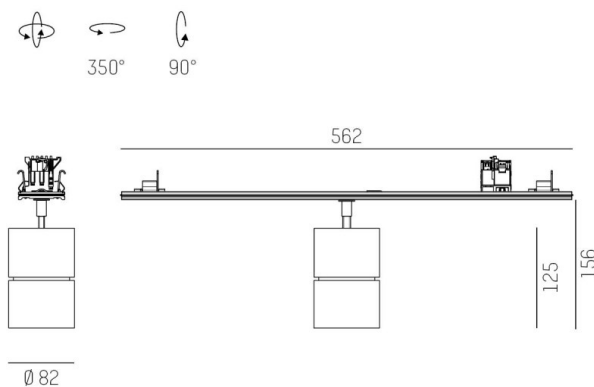

TRAIL

610-1300031447550

TRAIL MOVA M MOUNTING RAIL LIGHT INSERT made of aluminium, white, similar to RAL 9016, decor white, high-efficiently vacuum deposited aluminium reflector without safety glass beam 17°, light output direct, swiveling 350, tilting 90, with converter, max. 700mA, dimmability: not dimmable, through wiring 7-polig, adapter/ceiling base white, IP20

DRAWING

TECHNICAL DETAILS

System perform. [W]	27
Bulb type	LED
Luminous flux [lm]	2940
Current sec. [mA]	700
Colour temp. [K]	3500K
CRI	PREMIUM>90
Optics	aluminium reflector without protection glass
Designer	INHOUSE
Converter	with converter
Dimming	not dimmable
Light output	direct
Beam angle [°]	17°
Voltage [V]	220-240V 50/60Hz
Through wiring	7-polig
Material	aluminium
Length [mm]	564,9
Height [mm]	156
Diameter [mm]	82
IP protection class	IP20
Voltage class	protection cl. I
Net weight [kg]	0,94
Colour lamp	white
RAL	9016
Colour adapter/ceiling base	white
Colour decor	white
EAN-Number	9010870131262
Lifetime [h]	L80 B10 50 000
Energy efficiency cl.	E
No. of luminaires B16A	34

LIGHT DISTRIBUTION CURVE

The values are rated values. Power and luminous flux are initially subject to a tolerance of +/- 10%. Colour temperature tolerance: +/- 150 K. The values apply to an ambient temperature of 25°C unless otherwise specified.