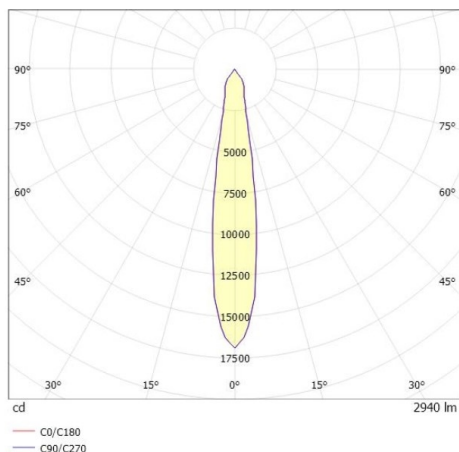

TRAIL

610-130003144755d

TRAIL MOVA M MOUNTING RAIL LIGHT INSERT made of aluminium, white, similar to RAL 9016, decor white, high-efficiently vacuum deposited aluminium reflector without safety glass beam 17°, light output direct, swiveling 350, tilting 90, with converter, max. 700mA, dimmability: DALI, through wiring 7-polig, adapter/ceiling base white, IP20

DRAWING

TECHNICAL DETAILS

System perform. [W]	27
Bulb type	LED
Luminous flux [lm]	2940
Current sec. [mA]	700
Colour temp. [K]	3500K
CRI	PREMIUM>90
Optics	aluminium reflector without protection glass
Designer	INHOUSE
Converter	with converter
Light output	direct
Beam angle [°]	17°
Voltage [V]	220-240V 50/60Hz
Through wiring	7-polig
Material	aluminium
Length [mm]	564,9
Height [mm]	156
Diameter [mm]	82
IP protection class	IP20
Voltage class	protection cl. I
Net weight [kg]	0,96
Colour lamp	white
RAL	9016
Colour adapter/ceiling base	white
Colour decor	white
EAN-Number	9010870131255
Lifetime [h]	L80 B10 50 000
Energy efficiency cl.	E
No. of luminaires B16A	50

LIGHT DISTRIBUTION CURVE

The values are rated values. Power and luminous flux are initially subject to a tolerance of +/- 10%. Colour temperature tolerance: +/- 150 K. The values apply to an ambient temperature of 25°C unless otherwise specified.