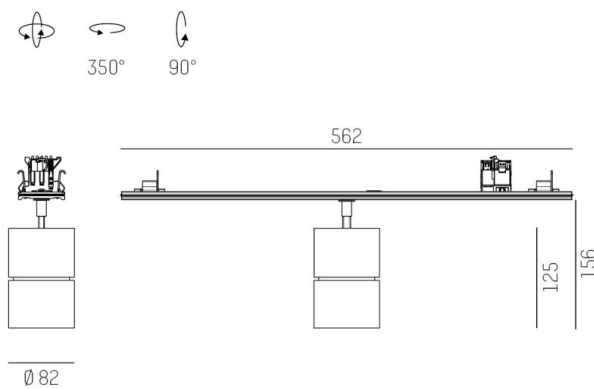

TRAIL

610-130003144755d

TRAIL MOVA M MOUNTING RAIL LIGHT INSERT made of aluminium, white, similar to RAL 9016, decor white, high-efficiently vacuum deposited aluminium reflector without safety glass beam 17°, light output direct, swiveling 350, tilting 90, with converter, max. 700mA, dimmability: DALI, through wiring 7-polig, adapter/ceiling base white, IP20

DRAWING

TECHNICAL DETAILS

System perform. [W]	27
Bulb type	LED
Luminous flux [lm]	2940
Current sec. [mA]	700
Colour temp. [K]	3500K
CRI	PREMIUM>90
Optics	aluminium reflector without protection glass
Designer	INHOUSE
Converter	with converter
Light output	direct
Beam angle [°]	17°
Voltage [V]	220-240V 50/60Hz
Through wiring	7-polig
Material	aluminium
Length [mm]	564,9
Height [mm]	156
Diameter [mm]	82
IP protection class	IP20
Voltage class	protection cl. I
Net weight [kg]	0,96
Colour lamp	white
RAL	9016
Colour adapter/ceiling base	white
Colour decor	white
EAN-Number	9010870131255
Lifetime [h]	L80 B10 50 000
Energy efficiency cl.	E
No. of luminaires B16A	50

LIGHT DISTRIBUTION CURVE

The values are rated values. Power and luminous flux are initially subject to a tolerance of +/- 10%. Colour temperature tolerance: +/- 150 K. The values apply to an ambient temperature of 25°C unless otherwise specified.