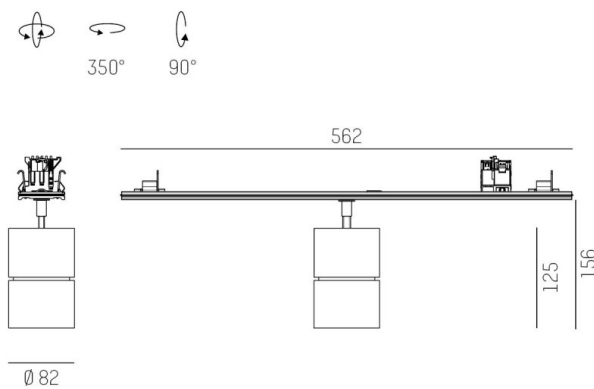

TRAIL

610-1300031447660

TRAIL MOVA M MOUNTING RAIL LIGHT INSERT made of aluminium, black, similar to RAL 9005, decor black, high-efficiently vacuum deposited aluminium reflector without safety glass beam 17°, light output direct, swiveling 350, tilting 90, with converter, max. 700mA, dimmability: not dimmable, through wiring 7-polig, adapter/ceiling base black, IP20

DRAWING

TECHNICAL DETAILS

System perform. [W]	27
Bulb type	LED
Luminous flux [lm]	2940
Current sec. [mA]	700
Colour temp. [K]	3500K
CRI	PREMIUM>90
Optics	aluminium reflector without protection glass
Designer	INHOUSE
Converter	with converter
Dimming	not dimmable
Light output	direct
Beam angle [°]	17°
Voltage [V]	220-240V 50/60Hz
Through wiring	7-polig
Material	aluminium
Length [mm]	564,9
Height [mm]	156
Diameter [mm]	82
IP protection class	IP20
Voltage class	protection cl. I
Net weight [kg]	0,94
Colour lamp	black
RAL	9005
Colour adapter/ceiling base	black
Colour decor	black
EAN-Number	9010870131286
Lifetime [h]	L80 B10 50 000
Energy efficiency cl.	E
No. of luminaires B16A	34

LIGHT DISTRIBUTION CURVE

The values are rated values. Power and luminous flux are initially subject to a tolerance of +/- 10%. Colour temperature tolerance: +/- 150 K. The values apply to an ambient temperature of 25°C unless otherwise specified.