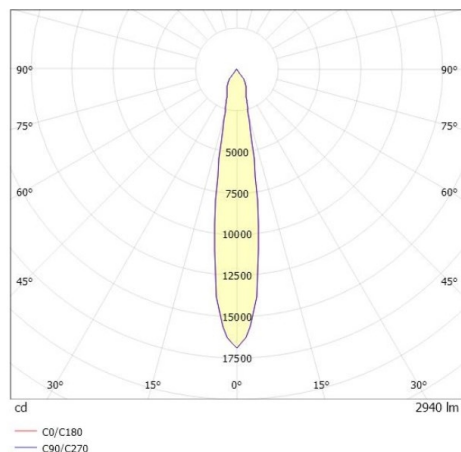

TRAIL

610-1300031447660

TRAIL MOVA M MOUNTING RAIL LIGHT INSERT made of aluminium, black, similar to RAL 9005, decor black, high-efficiently vacuum deposited aluminium reflector without safety glass beam 17°, light output direct, swiveling 350, tilting 90, with converter, max. 700mA, dimmability: not dimmable, through wiring 7-polig, adapter/ceiling base black, IP20

DRAWING

TECHNICAL DETAILS

System perform. [W]	27
Bulb type	LED
Luminous flux [lm]	2940
Current sec. [mA]	700
Colour temp. [K]	3500K
CRI	PREMIUM>90
Optics	aluminium reflector without protection glass
Designer	INHOUSE
Converter	with converter
Dimming	not dimmable
Light output	direct
Beam angle [°]	17°
Voltage [V]	220-240V 50/60Hz
Through wiring	7-polig
Material	aluminium
Length [mm]	564,9
Height [mm]	156
Diameter [mm]	82
IP protection class	IP20
Voltage class	protection cl. I
Net weight [kg]	0,94
Colour lamp	black
RAL	9005
Colour adapter/ceiling base	black
Colour decor	black
EAN-Number	9010870131286
Lifetime [h]	L80 B10 50 000
Energy efficiency cl.	E
No. of luminaires B16A	34

LIGHT DISTRIBUTION CURVE

The values are rated values. Power and luminous flux are initially subject to a tolerance of +/- 10%. Colour temperature tolerance: +/- 150 K. The values apply to an ambient temperature of 25°C unless otherwise specified.