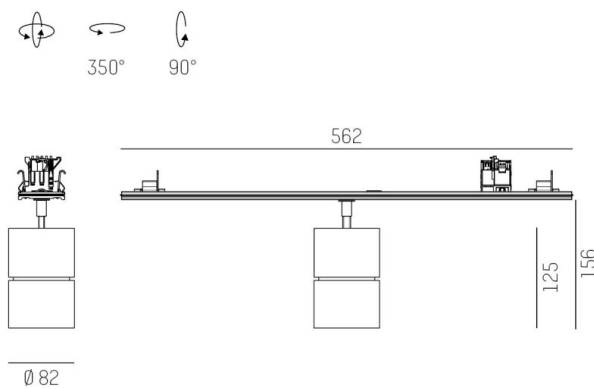

TRAIL

610-130003144766d

TRAIL MOVA M MOUNTING RAIL LIGHT INSERT made of aluminium, black, similar to RAL 9005, decor black, high-efficiently vacuum deposited aluminium reflector without safety glass beam 17°, light output direct, swiveling 350, tilting 90, with converter, max. 700mA, dimmability: DALI, through wiring 7-polig, adapter/ceiling base black, IP20

DRAWING

TECHNICAL DETAILS

| | |
|-----------------------------|--|
| System perform. [W] | 27 |
| Bulb type | LED |
| Luminous flux [lm] | 2940 |
| Current sec. [mA] | 700 |
| Colour temp. [K] | 3500K |
| CRI | PREMIUM>90 |
| Optics | aluminium reflector without protection glass |
| Designer | INHOUSE |
| Converter | with converter |
| Light output | direct |
| Beam angle [°] | 17° |
| Voltage [V] | 220-240V 50/60Hz |
| Through wiring | 7-polig |
| Material | aluminium |
| Length [mm] | 564,9 |
| Height [mm] | 156 |
| Diameter [mm] | 82 |
| IP protection class | IP20 |
| Voltage class | protection cl. I |
| Net weight [kg] | 0,96 |
| Colour lamp | black |
| RAL | 9005 |
| Colour adapter/ceiling base | black |
| Colour decor | black |
| EAN-Number | 9010870131279 |
| Lifetime [h] | L80 B10 50 000 |
| Energy efficiency cl. | E |
| No. of luminaires B16A | 50 |

LIGHT DISTRIBUTION CURVE

The values are rated values. Power and luminous flux are initially subject to a tolerance of +/- 10%. Colour temperature tolerance: +/- 150 K. The values apply to an ambient temperature of 25°C unless otherwise specified.