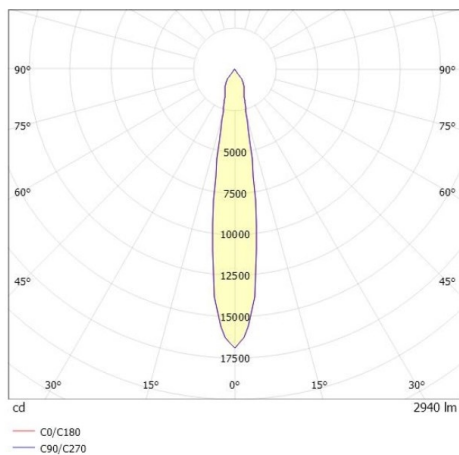

TRAIL

610-130003144766d

TRAIL MOVA M MOUNTING RAIL LIGHT INSERT made of aluminium, black, similar to RAL 9005, decor black, high-efficiently vacuum deposited aluminium reflector without safety glass beam 17°, light output direct, swiveling 350, tilting 90, with converter, max. 700mA, dimmability: DALI, through wiring 7-polig, adapter/ceiling base black, IP20

DRAWING

TECHNICAL DETAILS

| | |
|-----------------------------|--|
| System perform. [W] | 27 |
| Bulb type | LED |
| Luminous flux [lm] | 2940 |
| Current sec. [mA] | 700 |
| Colour temp. [K] | 3500K |
| CRI | PREMIUM>90 |
| Optics | aluminium reflector without protection glass |
| Designer | INHOUSE |
| Converter | with converter |
| Light output | direct |
| Beam angle [°] | 17° |
| Voltage [V] | 220-240V 50/60Hz |
| Through wiring | 7-polig |
| Material | aluminium |
| Length [mm] | 564,9 |
| Height [mm] | 156 |
| Diameter [mm] | 82 |
| IP protection class | IP20 |
| Voltage class | protection cl. I |
| Net weight [kg] | 0,96 |
| Colour lamp | black |
| RAL | 9005 |
| Colour adapter/ceiling base | black |
| Colour decor | black |
| EAN-Number | 9010870131279 |
| Lifetime [h] | L80 B10 50 000 |
| Energy efficiency cl. | E |
| No. of luminaires B16A | 50 |

LIGHT DISTRIBUTION CURVE

The values are rated values. Power and luminous flux are initially subject to a tolerance of +/- 10%. Colour temperature tolerance: +/- 150 K. The values apply to an ambient temperature of 25°C unless otherwise specified.