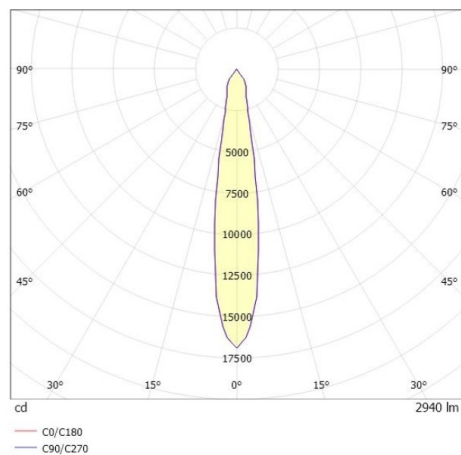

TRAIL

610-130003144944d

TRAIL MOVA M MOUNTING RAIL LIGHT INSERT made of aluminium, grey, similar to RAL 9006, decor grey, high-efficiently vacuum deposited aluminium reflector without safety glass beam 17°, light output direct, swiveling 350°, tilting 90°, with converter, max. 700mA, dimmability: DALI, through wiring 7-polig, adapter/ceiling base grey, IP20

DRAWING

TECHNICAL DETAILS

System perform. [W]	27
Bulb type	LED
Luminous flux [lm]	2940
Current sec. [mA]	700
Colour temp. [K]	3000K
CRI	PREMIUM>90
Optics	aluminium reflector without protection glass
Designer	INHOUSE
Converter	with converter
Light output	direct
Beam angle [°]	17°
Voltage [V]	220-240V 50/60Hz
Through wiring	7-polig
Material	aluminium
Length [mm]	564,9
Height [mm]	156
Diameter [mm]	82
IP protection class	IP20
Voltage class	protection cl. I
Net weight [kg]	0,97
Colour lamp	grey
RAL	9006
Colour adapter/ceiling base	grey
Colour decor	grey
EAN-Number	9010870131835
Lifetime [h]	L80 B10 50 000
Energy efficiency cl.	E
No. of luminaires B16A	50

LIGHT DISTRIBUTION CURVE

The values are rated values. Power and luminous flux are initially subject to a tolerance of +/- 10%. Colour temperature tolerance: +/- 150 K. The values apply to an ambient temperature of 25°C unless otherwise specified.