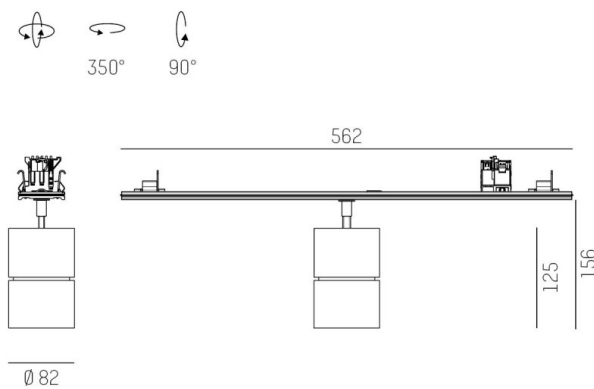

TRAIL

610-130003144944d

TRAIL MOVA M MOUNTING RAIL LIGHT INSERT made of aluminium, grey, similar to RAL 9006, decor grey, high-efficiently vacuum deposited aluminium reflector without safety glass beam 17°, light output direct, swiveling 350°, tilting 90°, with converter, max. 700mA, dimmability: DALI, through wiring 7-polig, adapter/ceiling base grey, IP20

DRAWING

TECHNICAL DETAILS

System perform. [W]	27
Bulb type	LED
Luminous flux [lm]	2940
Current sec. [mA]	700
Colour temp. [K]	3000K
CRI	PREMIUM>90
Optics	aluminium reflector without protection glass
Designer	INHOUSE
Converter	with converter
Light output	direct
Beam angle [°]	17°
Voltage [V]	220-240V 50/60Hz
Through wiring	7-polig
Material	aluminium
Length [mm]	564,9
Height [mm]	156
Diameter [mm]	82
IP protection class	IP20
Voltage class	protection cl. I
Net weight [kg]	0,97
Colour lamp	grey
RAL	9006
Colour adapter/ceiling base	grey
Colour decor	grey
EAN-Number	9010870131835
Lifetime [h]	L80 B10 50 000
Energy efficiency cl.	E
No. of luminaires B16A	50

LIGHT DISTRIBUTION CURVE

The values are rated values. Power and luminous flux are initially subject to a tolerance of +/- 10%. Colour temperature tolerance: +/- 150 K. The values apply to an ambient temperature of 25°C unless otherwise specified.