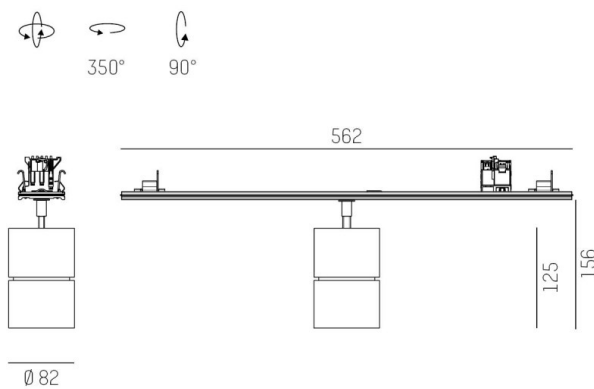

TRAIL

610-1300031449550

TRAIL MOVA M MOUNTING RAIL LIGHT INSERT made of aluminium, white, similar to RAL 9016, decor white, high-efficiently vacuum deposited aluminium reflector without safety glass beam 17°, light output direct, swiveling 350, tilting 90, with converter, max. 700mA, dimmability: not dimmable, through wiring 7-polig, adapter/ceiling base white, IP20

DRAWING

TECHNICAL DETAILS

System perform. [W]	27
Bulb type	LED
Luminous flux [lm]	2940
Current sec. [mA]	700
Colour temp. [K]	3000K
CRI	PREMIUM>90
Optics	aluminium reflector without protection glass
Designer	INHOUSE
Converter	with converter
Dimming	not dimmable
Light output	direct
Beam angle [°]	17°
Voltage [V]	220-240V 50/60Hz
Through wiring	7-polig
Material	aluminium
Length [mm]	564,9
Height [mm]	156
Diameter [mm]	82
IP protection class	IP20
Voltage class	protection cl. I
Net weight [kg]	0,94
Colour lamp	white
RAL	9016
Colour adapter/ceiling base	white
Colour decor	white
EAN-Number	9010870131866
Lifetime [h]	L80 B10 50 000
Energy efficiency cl.	E
No. of luminaires B16A	34

LIGHT DISTRIBUTION CURVE

The values are rated values. Power and luminous flux are initially subject to a tolerance of +/- 10%. Colour temperature tolerance: +/- 150 K. The values apply to an ambient temperature of 25°C unless otherwise specified.