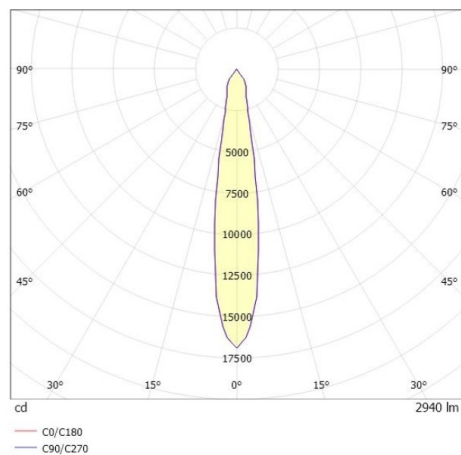

TRAIL

610-1300031449550

TRAIL MOVA M MOUNTING RAIL LIGHT INSERT made of aluminium, white, similar to RAL 9016, decor white, high-efficiently vacuum deposited aluminium reflector without safety glass beam 17°, light output direct, swiveling 350, tilting 90, with converter, max. 700mA, dimmability: not dimmable, through wiring 7-polig, adapter/ceiling base white, IP20

DRAWING

TECHNICAL DETAILS

System perform. [W]	27
Bulb type	LED
Luminous flux [lm]	2940
Current sec. [mA]	700
Colour temp. [K]	3000K
CRI	PREMIUM>90
Optics	aluminium reflector without protection glass
Designer	INHOUSE
Converter	with converter
Dimming	not dimmable
Light output	direct
Beam angle [°]	17°
Voltage [V]	220-240V 50/60Hz
Through wiring	7-polig
Material	aluminium
Length [mm]	564,9
Height [mm]	156
Diameter [mm]	82
IP protection class	IP20
Voltage class	protection cl. I
Net weight [kg]	0,94
Colour lamp	white
RAL	9016
Colour adapter/ceiling base	white
Colour decor	white
EAN-Number	9010870131866
Lifetime [h]	L80 B10 50 000
Energy efficiency cl.	E
No. of luminaires B16A	34

LIGHT DISTRIBUTION CURVE

The values are rated values. Power and luminous flux are initially subject to a tolerance of +/- 10%. Colour temperature tolerance: +/- 150 K. The values apply to an ambient temperature of 25°C unless otherwise specified.