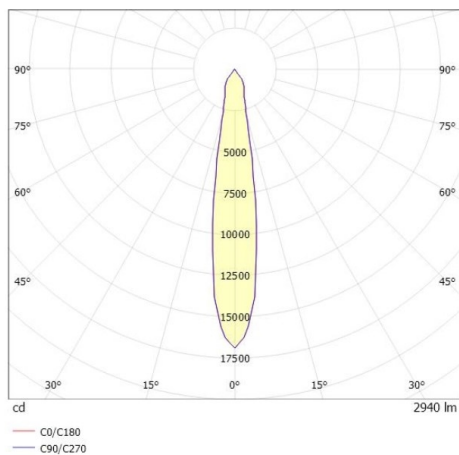

TRAIL

610-130003144955d

TRAIL MOVA M MOUNTING RAIL LIGHT INSERT made of aluminium, white, similar to RAL 9016, decor white, high-efficiently vacuum deposited aluminium reflector without safety glass beam 17°, light output direct, swiveling 350, tilting 90, with converter, max. 700mA, dimmability: DALI, through wiring 7-polig, adapter/ceiling base white, IP20

DRAWING

TECHNICAL DETAILS

System perform. [W]	27
Bulb type	LED
Luminous flux [lm]	2940
Current sec. [mA]	700
Colour temp. [K]	3000K
CRI	PREMIUM>90
Optics	aluminium reflector without protection glass
Designer	INHOUSE
Converter	with converter
Light output	direct
Beam angle [°]	17°
Voltage [V]	220-240V 50/60Hz
Through wiring	7-polig
Material	aluminium
Length [mm]	564,9
Height [mm]	156
Diameter [mm]	82
IP protection class	IP20
Voltage class	protection cl. I
Net weight [kg]	0,96
Colour lamp	white
RAL	9016
Colour adapter/ceiling base	white
Colour decor	white
EAN-Number	9010870131859
Lifetime [h]	L80 B10 50 000
Energy efficiency cl.	E
No. of luminaires B16A	50

LIGHT DISTRIBUTION CURVE

The values are rated values. Power and luminous flux are initially subject to a tolerance of +/- 10%. Colour temperature tolerance: +/- 150 K. The values apply to an ambient temperature of 25°C unless otherwise specified.