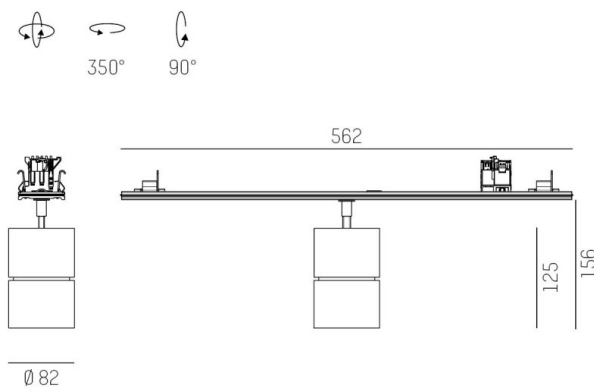

TRAIL

610-130003144955d

TRAIL MOVA M MOUNTING RAIL LIGHT INSERT made of aluminium, white, similar to RAL 9016, decor white, high-efficiently vacuum deposited aluminium reflector without safety glass beam 17°, light output direct, swiveling 350, tilting 90, with converter, max. 700mA, dimmability: DALI, through wiring 7-polig, adapter/ceiling base white, IP20

DRAWING

TECHNICAL DETAILS

System perform. [W]	27
Bulb type	LED
Luminous flux [lm]	2940
Current sec. [mA]	700
Colour temp. [K]	3000K
CRI	PREMIUM>90
Optics	aluminium reflector without protection glass
Designer	INHOUSE
Converter	with converter
Light output	direct
Beam angle [°]	17°
Voltage [V]	220-240V 50/60Hz
Through wiring	7-polig
Material	aluminium
Length [mm]	564,9
Height [mm]	156
Diameter [mm]	82
IP protection class	IP20
Voltage class	protection cl. I
Net weight [kg]	0,96
Colour lamp	white
RAL	9016
Colour adapter/ceiling base	white
Colour decor	white
EAN-Number	9010870131859
Lifetime [h]	L80 B10 50 000
Energy efficiency cl.	E
No. of luminaires B16A	50

LIGHT DISTRIBUTION CURVE

The values are rated values. Power and luminous flux are initially subject to a tolerance of +/- 10%. Colour temperature tolerance: +/- 150 K. The values apply to an ambient temperature of 25°C unless otherwise specified.