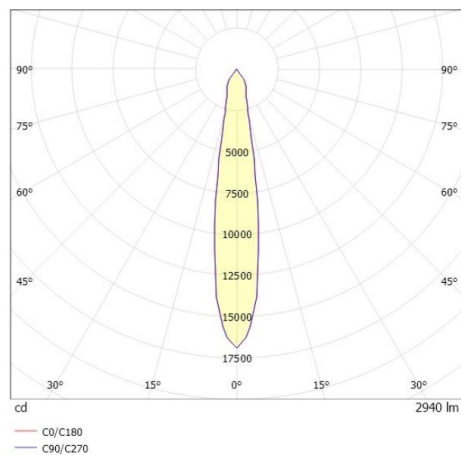

TRAIL

610-1300031449660

TRAIL MOVA M MOUNTING RAIL LIGHT INSERT made of aluminium, black, similar to RAL 9005, decor black, high-efficiently vacuum deposited aluminium reflector without safety glass beam 17°, light output direct, swiveling 350, tilting 90, with converter, max. 700mA, dimmability: not dimmable, through wiring 7-polig, adapter/ceiling base black, IP20

DRAWING

TECHNICAL DETAILS

System perform. [W]	27
Bulb type	LED
Luminous flux [lm]	2940
Current sec. [mA]	700
Colour temp. [K]	3000K
CRI	PREMIUM>90
Optics	aluminium reflector without protection glass
Designer	INHOUSE
Converter	with converter
Dimming	not dimmable
Light output	direct
Beam angle [°]	17°
Voltage [V]	220-240V 50/60Hz
Through wiring	7-polig
Material	aluminium
Length [mm]	564,9
Height [mm]	156
Diameter [mm]	82
IP protection class	IP20
Voltage class	protection cl. I
Net weight [kg]	0,94
Colour lamp	black
RAL	9005
Colour adapter/ceiling base	black
Colour decor	black
EAN-Number	9010870131880
Lifetime [h]	L80 B10 50 000
Energy efficiency cl.	E
No. of luminaires B16A	34

LIGHT DISTRIBUTION CURVE

The values are rated values. Power and luminous flux are initially subject to a tolerance of +/- 10%. Colour temperature tolerance: +/- 150 K. The values apply to an ambient temperature of 25°C unless otherwise specified.