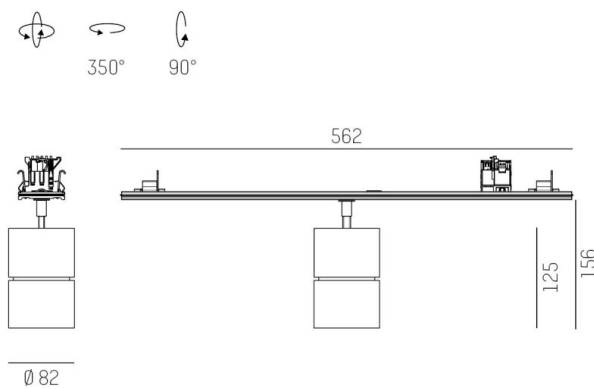

TRAIL

610-1300031449660

TRAIL MOVA M MOUNTING RAIL LIGHT INSERT made of aluminium, black, similar to RAL 9005, decor black, high-efficiently vacuum deposited aluminium reflector without safety glass beam 17°, light output direct, swiveling 350, tilting 90, with converter, max. 700mA, dimmability: not dimmable, through wiring 7-polig, adapter/ceiling base black, IP20

DRAWING

TECHNICAL DETAILS

System perform. [W]	27
Bulb type	LED
Luminous flux [lm]	2940
Current sec. [mA]	700
Colour temp. [K]	3000K
CRI	PREMIUM>90
Optics	aluminium reflector without protection glass
Designer	INHOUSE
Converter	with converter
Dimming	not dimmable
Light output	direct
Beam angle [°]	17°
Voltage [V]	220-240V 50/60Hz
Through wiring	7-polig
Material	aluminium
Length [mm]	564,9
Height [mm]	156
Diameter [mm]	82
IP protection class	IP20
Voltage class	protection cl. I
Net weight [kg]	0,94
Colour lamp	black
RAL	9005
Colour adapter/ceiling base	black
Colour decor	black
EAN-Number	9010870131880
Lifetime [h]	L80 B10 50 000
Energy efficiency cl.	E
No. of luminaires B16A	34

LIGHT DISTRIBUTION CURVE

The values are rated values. Power and luminous flux are initially subject to a tolerance of +/- 10%. Colour temperature tolerance: +/- 150 K. The values apply to an ambient temperature of 25°C unless otherwise specified.