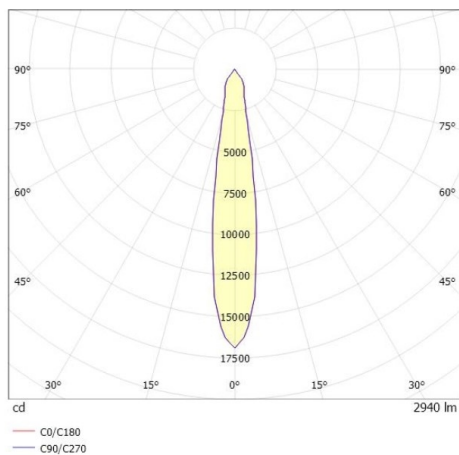

TRAIL

610-130003144966d

TRAIL MOVA M MOUNTING RAIL LIGHT INSERT made of aluminium, black, similar to RAL 9005, decor black, high-efficiently vacuum deposited aluminium reflector without safety glass beam 17°, light output direct, swiveling 350, tilting 90, with converter, max. 700mA, dimmability: DALI, through wiring 7-polig, adapter/ceiling base black, IP20

DRAWING

TECHNICAL DETAILS

System perform. [W]	27
Bulb type	LED
Luminous flux [lm]	2940
Current sec. [mA]	700
Colour temp. [K]	3000K
CRI	PREMIUM>90
Optics	aluminium reflector without protection glass
Designer	INHOUSE
Converter	with converter
Light output	direct
Beam angle [°]	17°
Voltage [V]	220-240V 50/60Hz
Through wiring	7-polig
Material	aluminium
Length [mm]	564,9
Height [mm]	156
Diameter [mm]	82
IP protection class	IP20
Voltage class	protection cl. I
Net weight [kg]	0,96
Colour lamp	black
RAL	9005
Colour adapter/ceiling base	black
Colour decor	black
EAN-Number	9010870131873
Lifetime [h]	L80 B10 50 000
Energy efficiency cl.	E
No. of luminaires B16A	50

LIGHT DISTRIBUTION CURVE

The values are rated values. Power and luminous flux are initially subject to a tolerance of +/- 10%. Colour temperature tolerance: +/- 150 K. The values apply to an ambient temperature of 25°C unless otherwise specified.