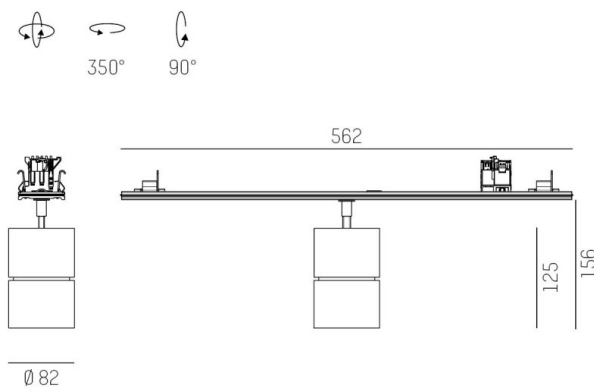

TRAIL

610-130003144966d

TRAIL MOVA M MOUNTING RAIL LIGHT INSERT made of aluminium, black, similar to RAL 9005, decor black, high-efficiently vacuum deposited aluminium reflector without safety glass beam 17°, light output direct, swiveling 350, tilting 90, with converter, max. 700mA, dimmability: DALI, through wiring 7-polig, adapter/ceiling base black, IP20

DRAWING

TECHNICAL DETAILS

System perform. [W]	27
Bulb type	LED
Luminous flux [lm]	2940
Current sec. [mA]	700
Colour temp. [K]	3000K
CRI	PREMIUM>90
Optics	aluminium reflector without protection glass
Designer	INHOUSE
Converter	with converter
Light output	direct
Beam angle [°]	17°
Voltage [V]	220-240V 50/60Hz
Through wiring	7-polig
Material	aluminium
Length [mm]	564,9
Height [mm]	156
Diameter [mm]	82
IP protection class	IP20
Voltage class	protection cl. I
Net weight [kg]	0,96
Colour lamp	black
RAL	9005
Colour adapter/ceiling base	black
Colour decor	black
EAN-Number	9010870131873
Lifetime [h]	L80 B10 50 000
Energy efficiency cl.	E
No. of luminaires B16A	50

LIGHT DISTRIBUTION CURVE

The values are rated values. Power and luminous flux are initially subject to a tolerance of +/- 10%. Colour temperature tolerance: +/- 150 K. The values apply to an ambient temperature of 25°C unless otherwise specified.