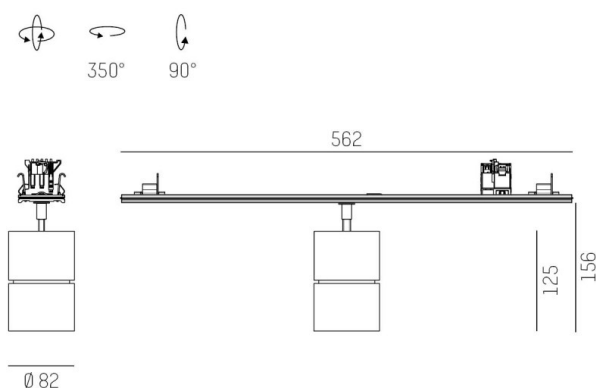

TRAIL

610-1300031524440

TRAIL MOVA M MOUNTING RAIL LIGHT INSERT made of aluminium, grey, similar to RAL 9006, decor grey, high-efficiently vacuum deposited aluminium reflector without safety glass beam 24°, light output direct, swiveling 350°, tilting 90°, with converter, max. 700mA, dimmability: not dimmable, through wiring 7-polig, adapter/ceiling base grey, IP20

DRAWING

TECHNICAL DETAILS

System perform. [W]	27
Bulb type	LED
Luminous flux [lm]	3190
Current sec. [mA]	700
Colour temp. [K]	4000K
CRI	>90
Optics	aluminium reflector without protection glass
Designer	INHOUSE
Converter	with converter
Dimming	not dimmable
Light output	direct
Beam angle [°]	24°
Voltage [V]	220-240V 50/60Hz
Through wiring	7-polig
Material	aluminium
Length [mm]	564,9
Height [mm]	156
Diameter [mm]	82
IP protection class	IP20
Voltage class	protection cl. I
Net weight [kg]	0,95
Colour lamp	grey
RAL	9006
Colour adapter/ceiling base	grey
Colour decor	grey
EAN-Number	9010870132504
Lifetime [h]	L80 B10 50 000
Energy efficiency cl.	D
No. of luminaires B16A	34

LIGHT DISTRIBUTION CURVE

The values are rated values. Power and luminous flux are initially subject to a tolerance of +/- 10%. Colour temperature tolerance: +/- 150 K. The values apply to an ambient temperature of 25°C unless otherwise specified.