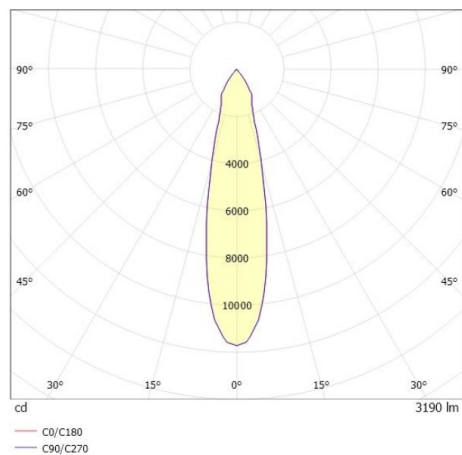

TRAIL

610-1300031524440

TRAIL MOVA M MOUNTING RAIL LIGHT INSERT made of aluminium, grey, similar to RAL 9006, decor grey, high-efficiently vacuum deposited aluminium reflector without safety glass beam 24°, light output direct, swiveling 350°, tilting 90°, with converter, max. 700mA, dimmability: not dimmable, through wiring 7-polig, adapter/ceiling base grey, IP20

DRAWING

TECHNICAL DETAILS

System perform. [W]	27
Bulb type	LED
Luminous flux [lm]	3190
Current sec. [mA]	700
Colour temp. [K]	4000K
CRI	>90
Optics	aluminium reflector without protection glass
Designer	INHOUSE
Converter	with converter
Dimming	not dimmable
Light output	direct
Beam angle [°]	24°
Voltage [V]	220-240V 50/60Hz
Through wiring	7-polig
Material	aluminium
Length [mm]	564,9
Height [mm]	156
Diameter [mm]	82
IP protection class	IP20
Voltage class	protection cl. I
Net weight [kg]	0,95
Colour lamp	grey
RAL	9006
Colour adapter/ceiling base	grey
Colour decor	grey
EAN-Number	9010870132504
Lifetime [h]	L80 B10 50 000
Energy efficiency cl.	D
No. of luminaires B16A	34

LIGHT DISTRIBUTION CURVE

The values are rated values. Power and luminous flux are initially subject to a tolerance of +/- 10%. Colour temperature tolerance: +/- 150 K. The values apply to an ambient temperature of 25°C unless otherwise specified.